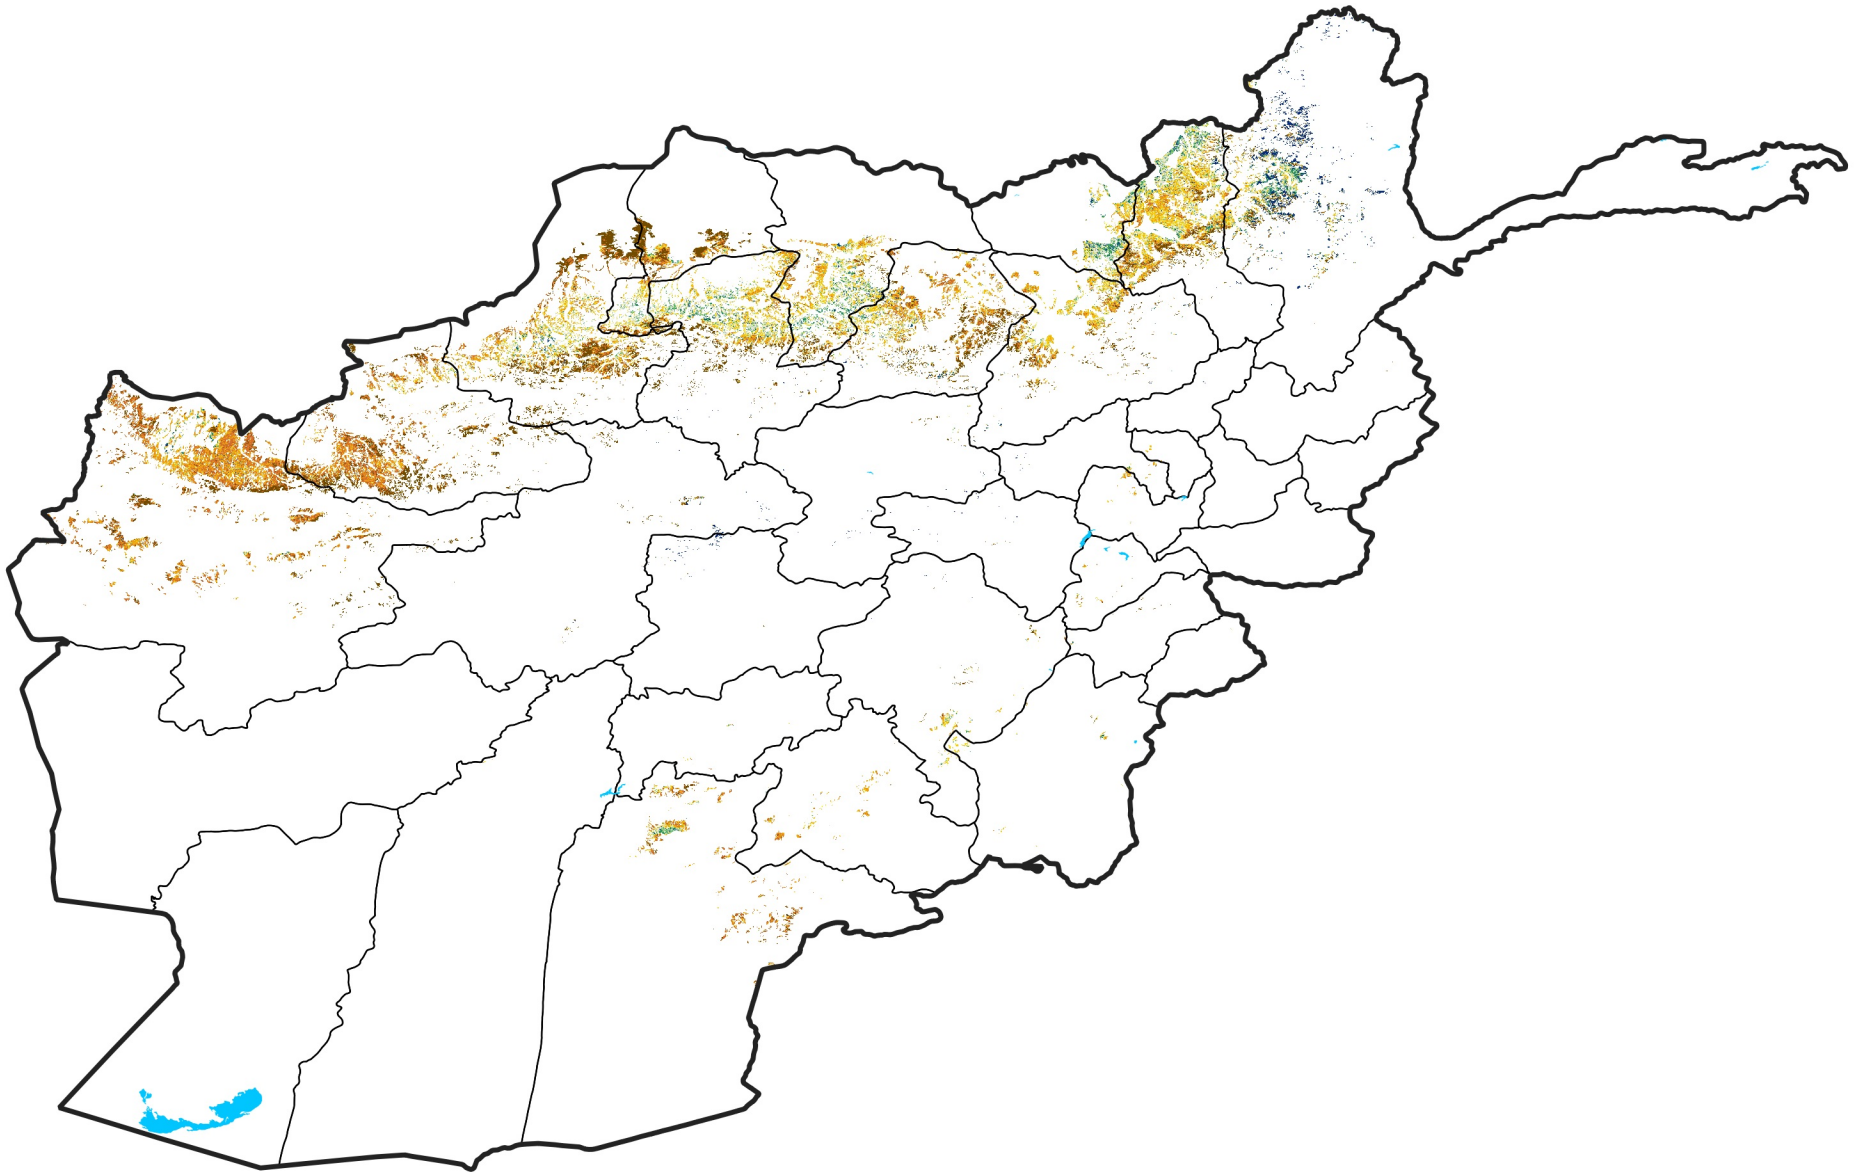

Afghanistan Rainfed Agricultural Areas

Percent of Mean NDVI

2025 / mean (2003 - 2022)

Period 04 / February 01 - 10, 2025

Percent of Normal