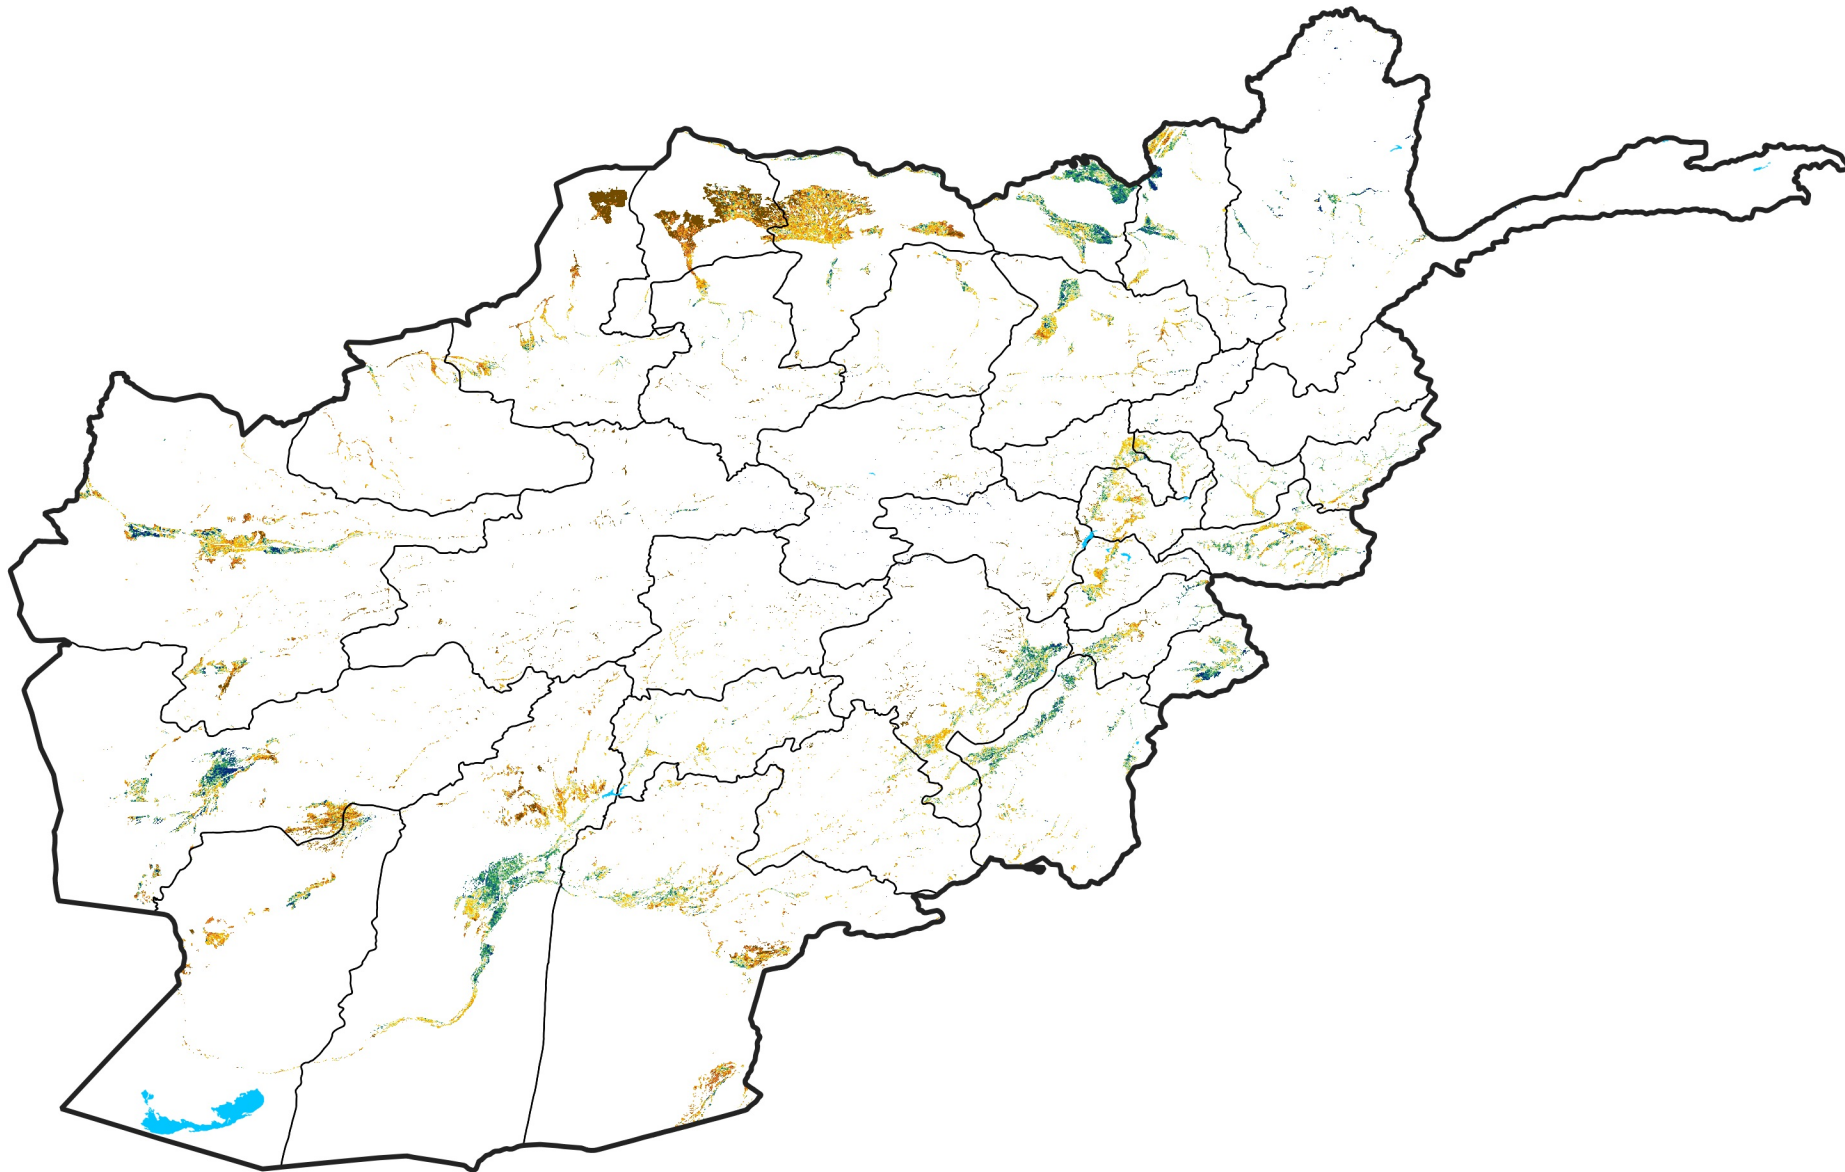

Afghanistan Irrigated Agricultural Areas

Percent of Mean NDVI

2025 / mean (2003 - 2022)

Period 05 / February 11 - 20, 2025

Percent of Normal