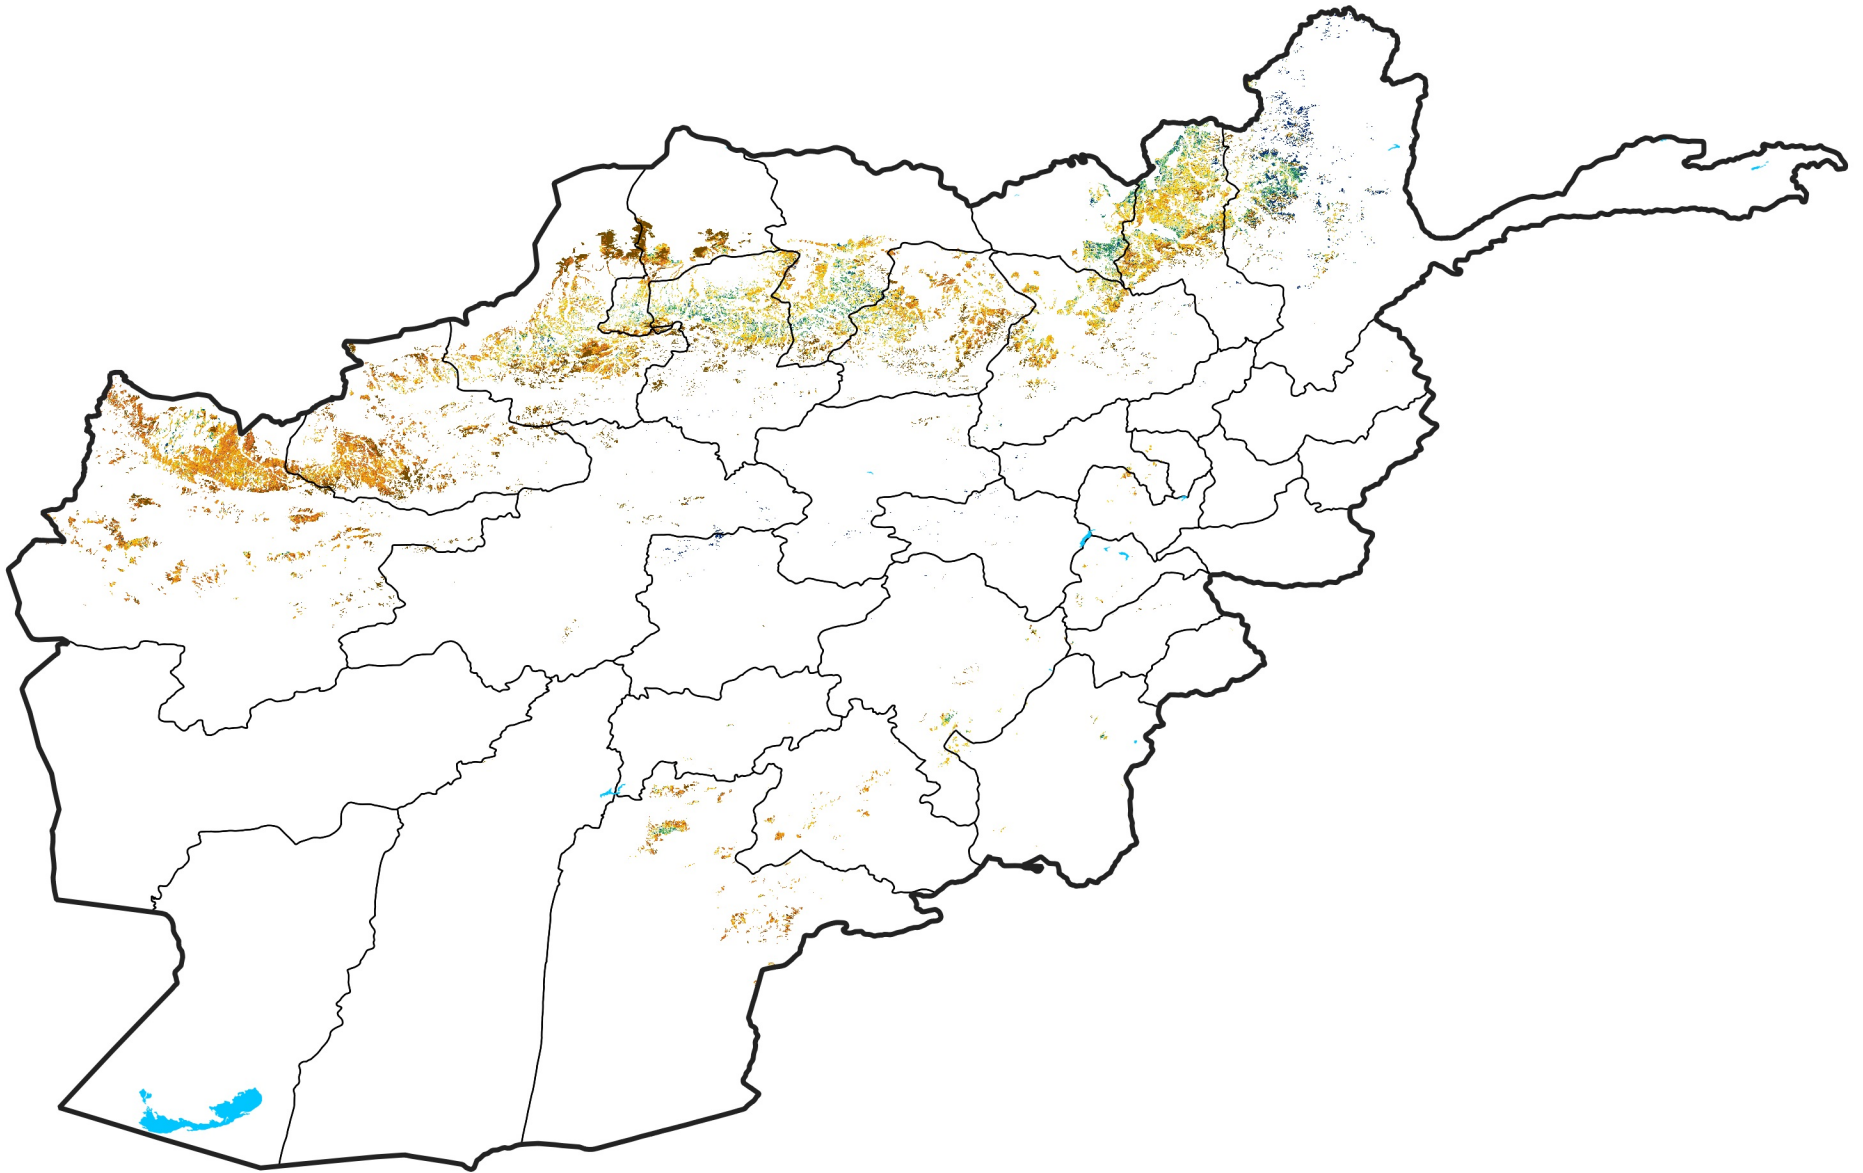

Afghanistan Rainfed Agricultural Areas

Percent of Mean NDVI

2025 / mean (2003 - 2022)

Period 05 / February 11 - 20, 2025

Percent of Normal