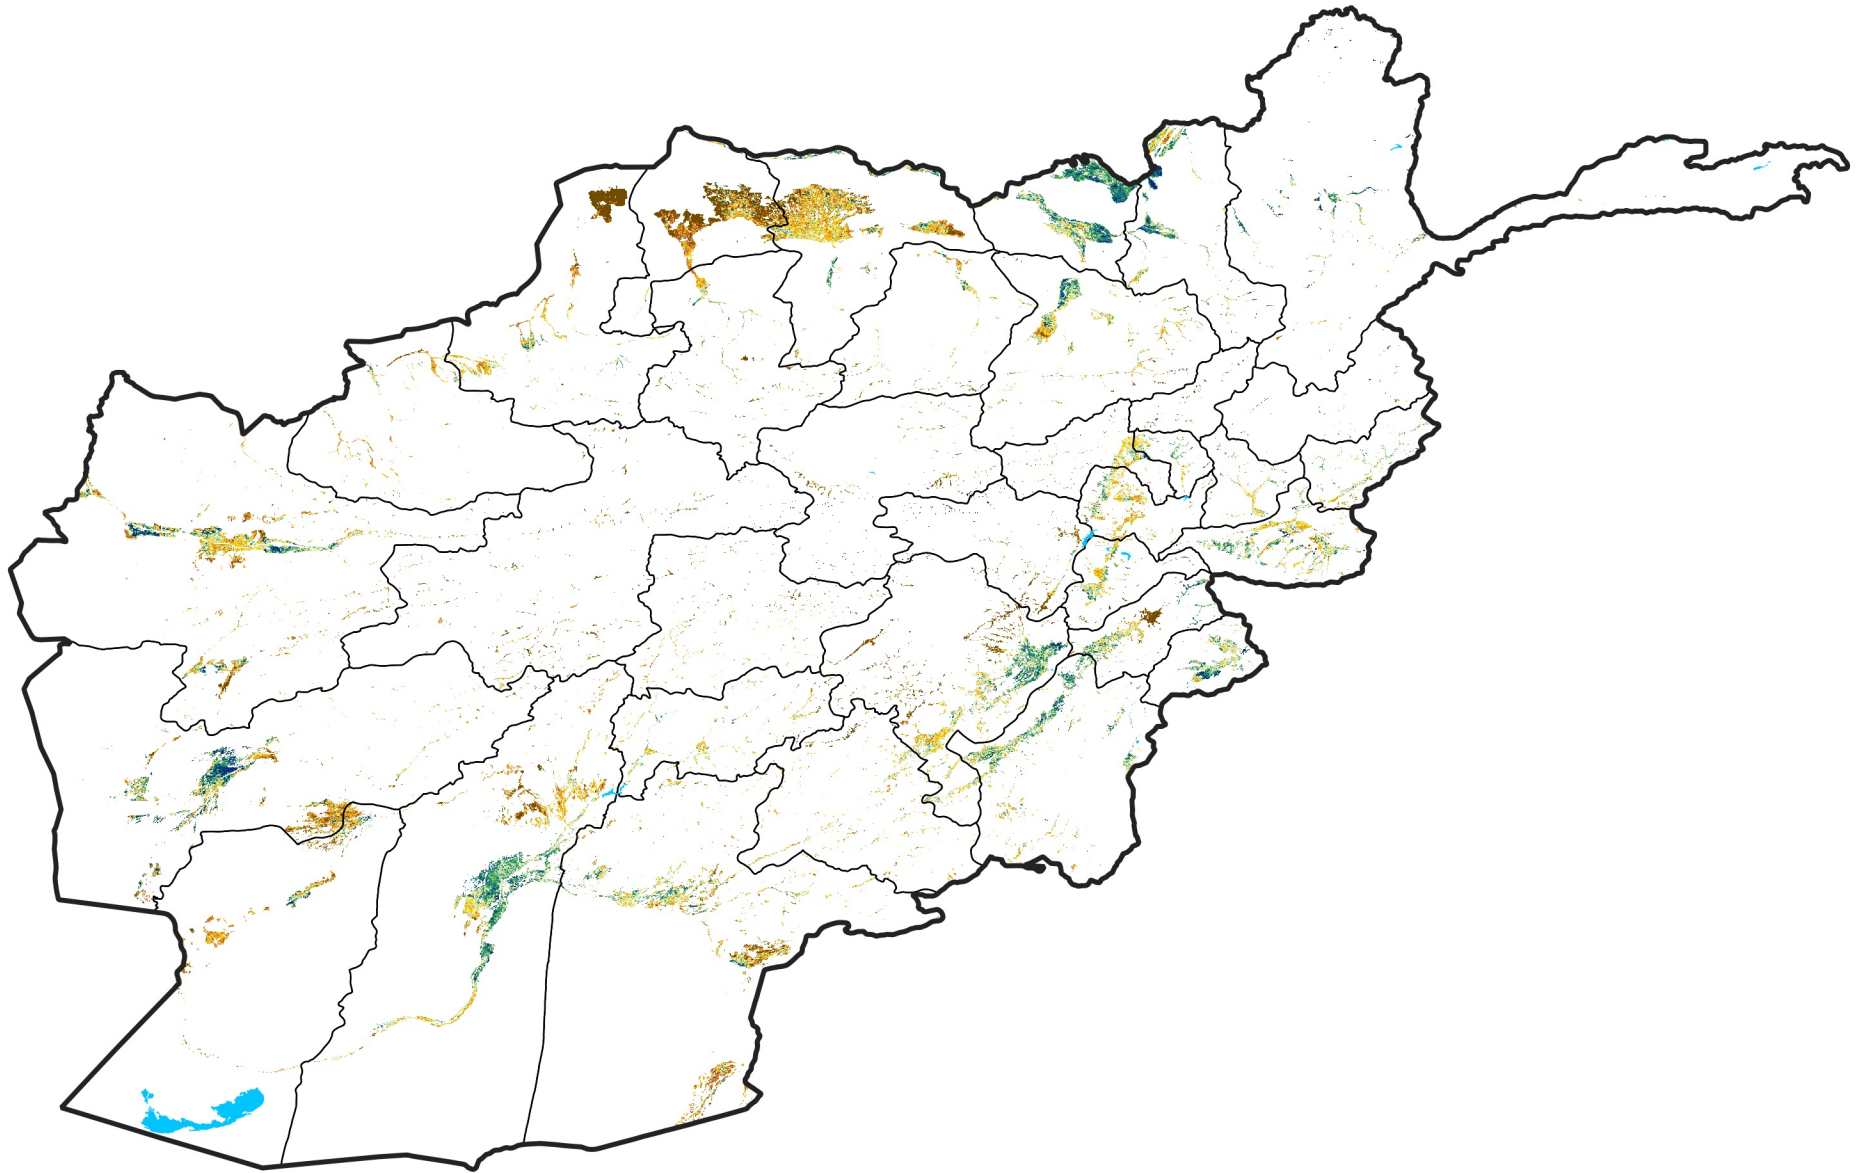

Afghanistan Irrigated Agricultural Areas

Percent of Mean NDVI

2025 / mean (2003 - 2022)

Period 06 / February 21 - 28, 2025

Percent of Normal