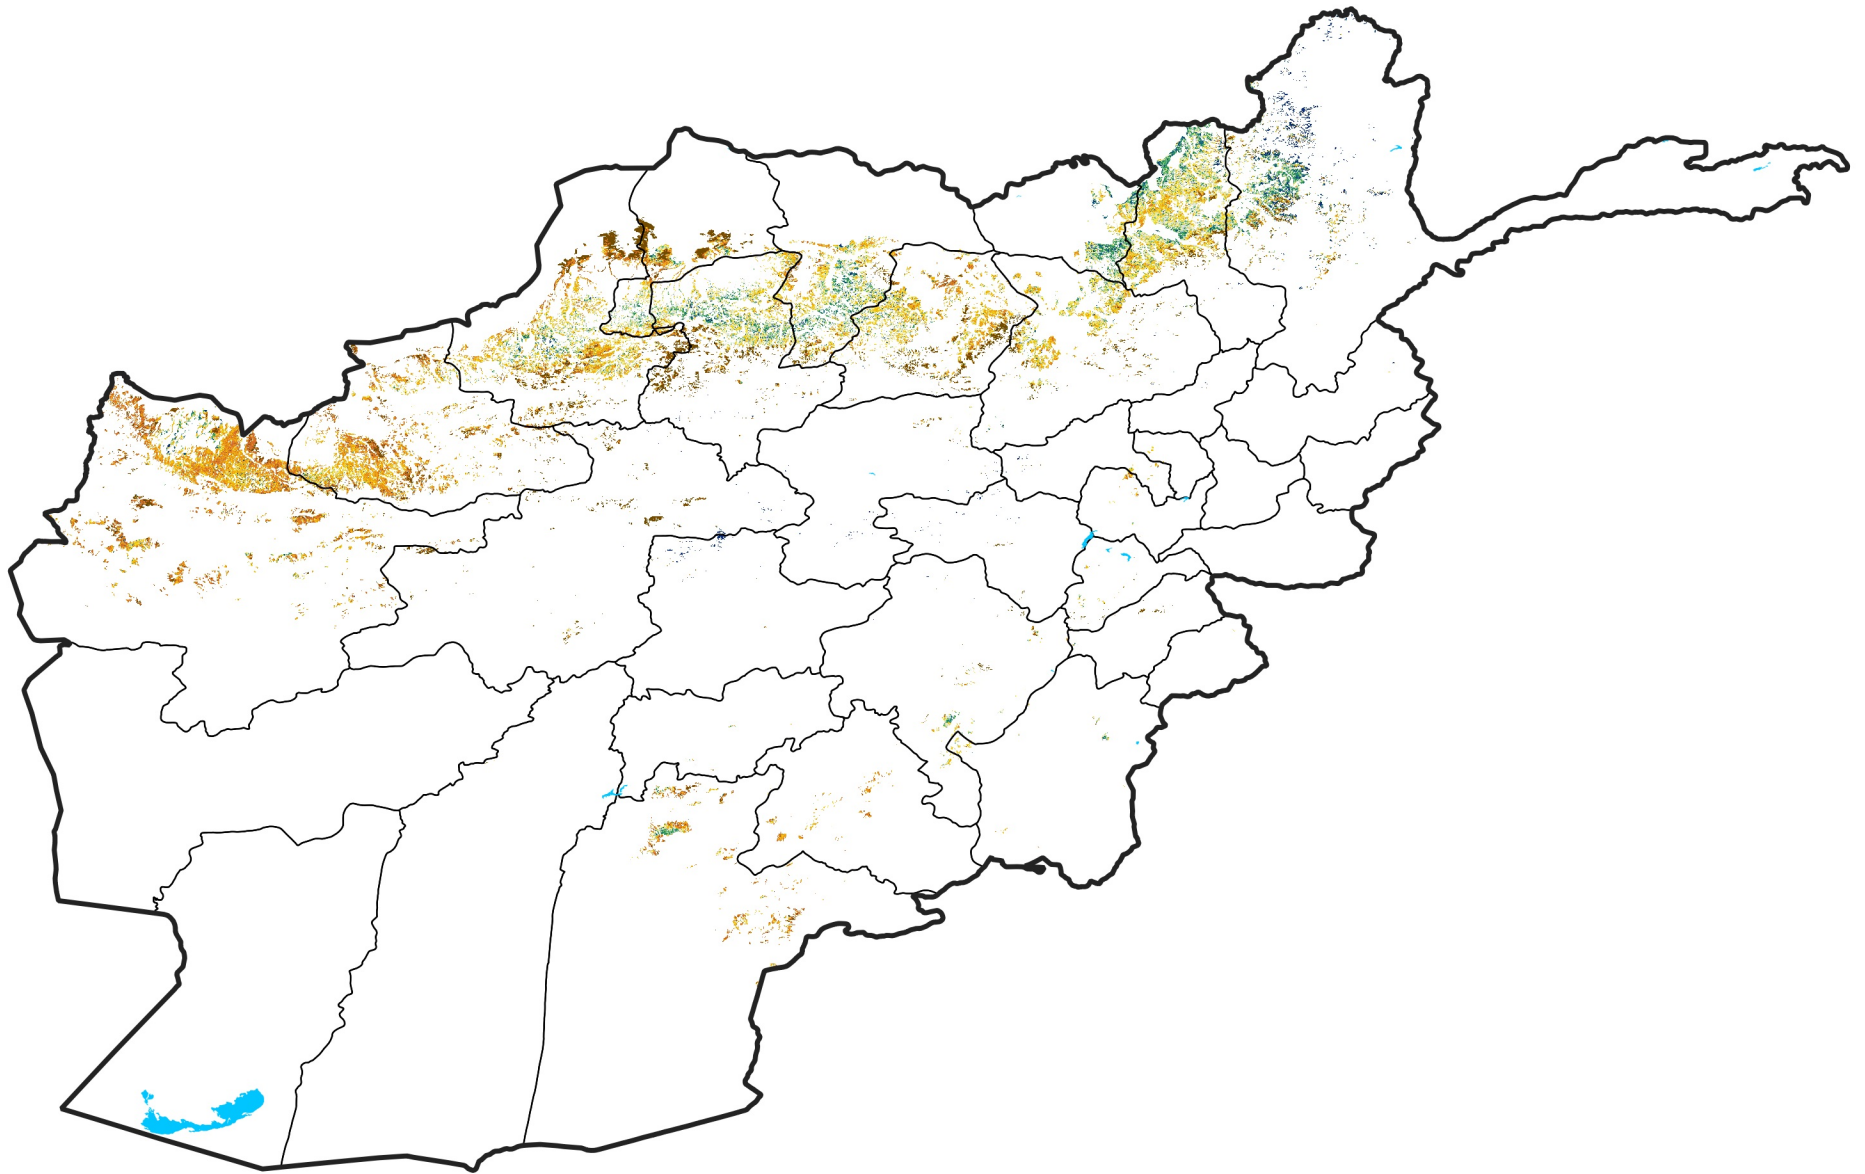

Afghanistan Rainfed Agricultural Areas

Percent of Mean NDVI

2025 / mean (2003 - 2022)

Period 06 / February 21 - 28, 2025

Percent of Normal