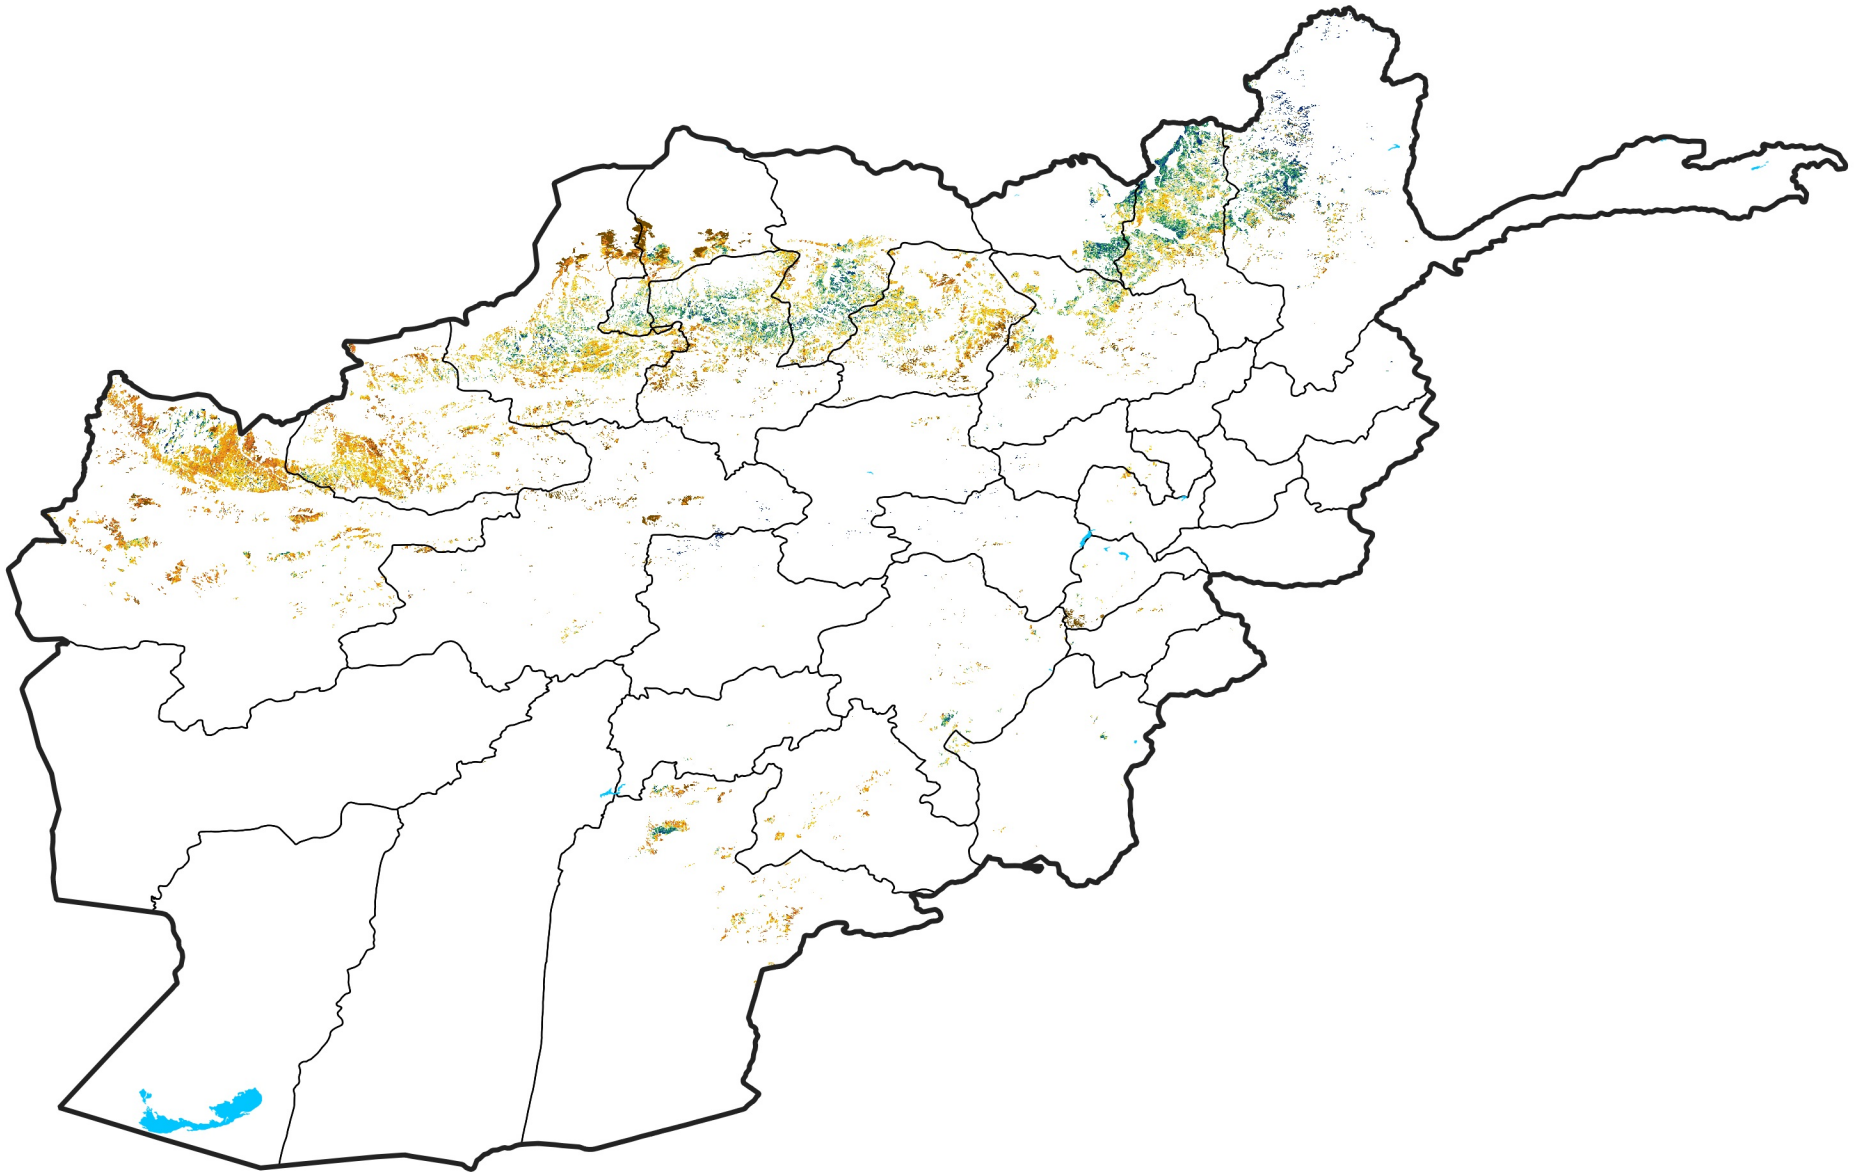

Afghanistan Rainfed Agricultural Areas

Percent of Mean NDVI

2025 / mean (2003 - 2022)

Period 07 / March 01 - 10, 2025

Percent of Normal