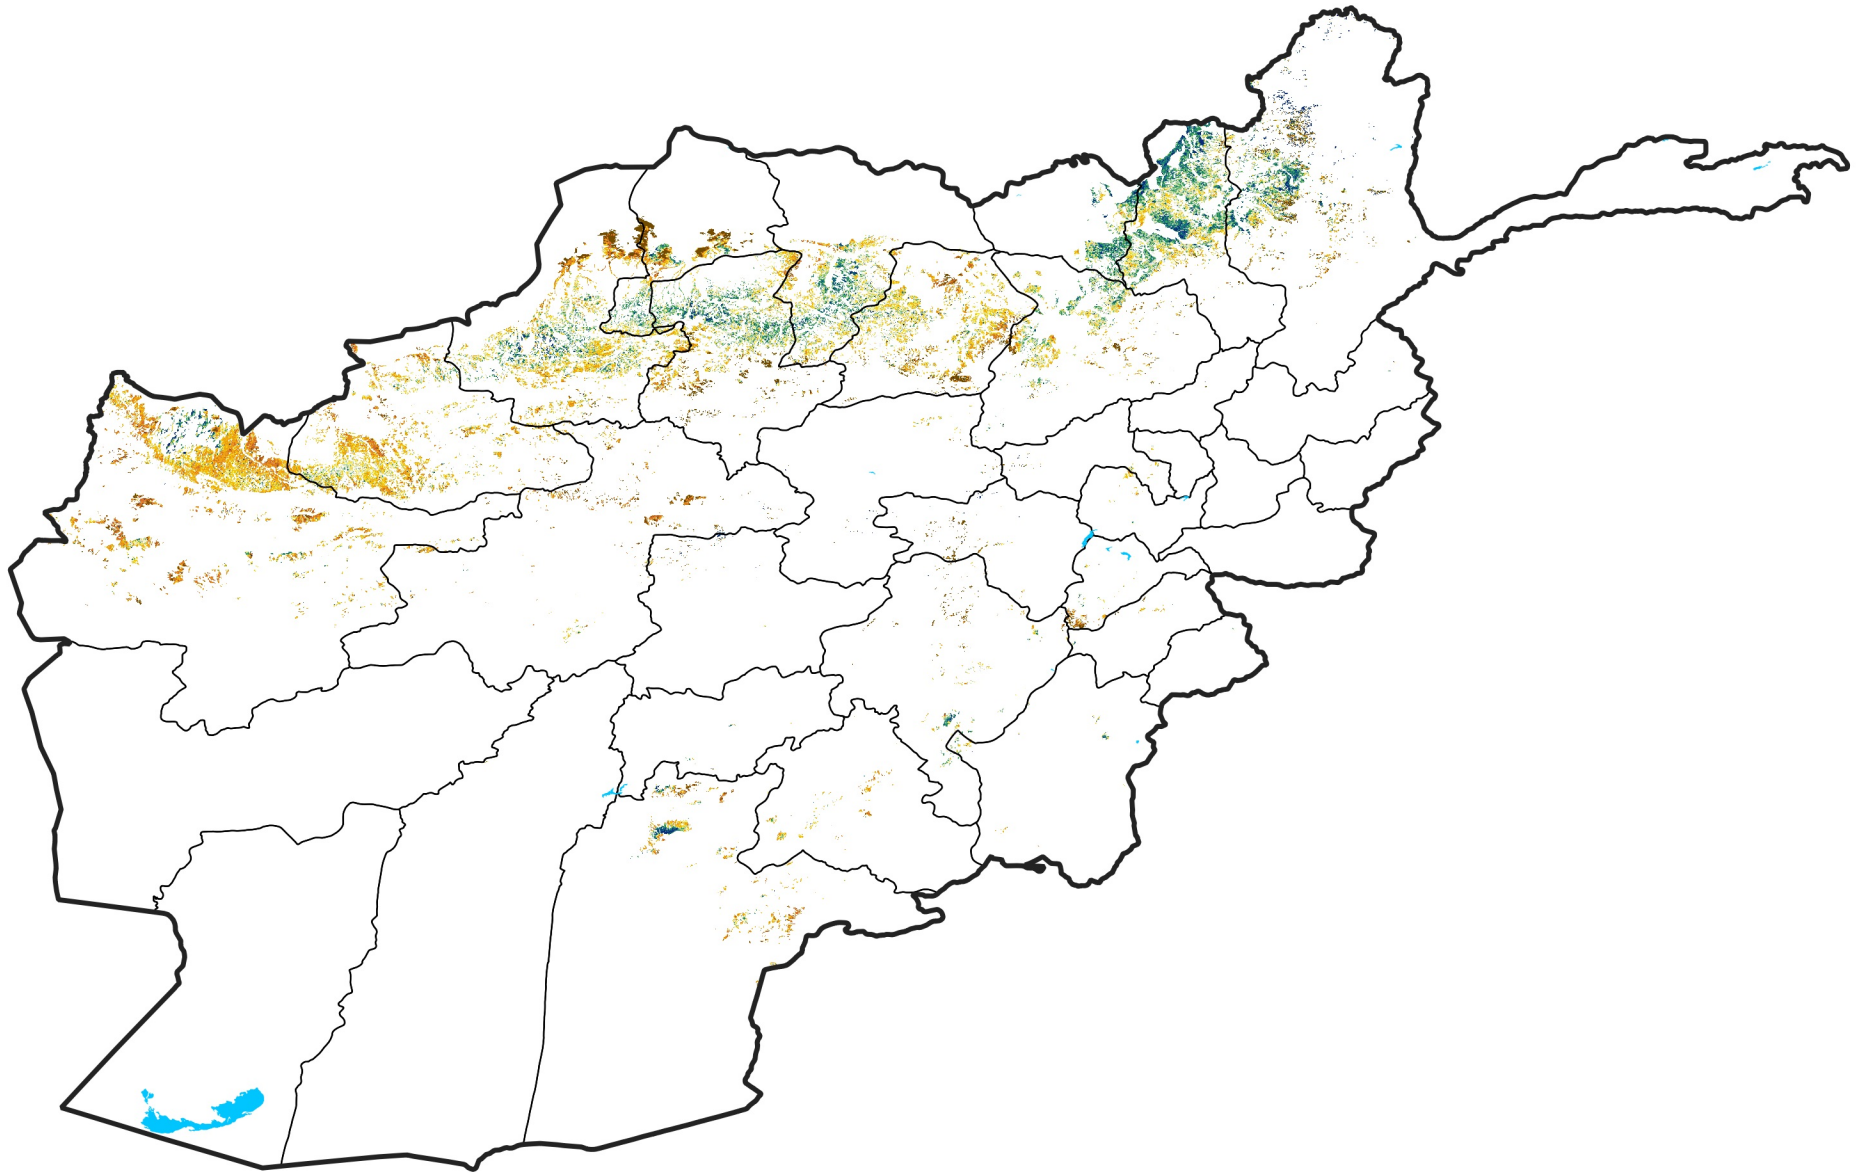

Afghanistan Rainfed Agricultural Areas

Percent of Mean NDVI

2025 / mean (2003 - 2022)

Period 08 / March 11 - 20, 2025

Percent of Normal