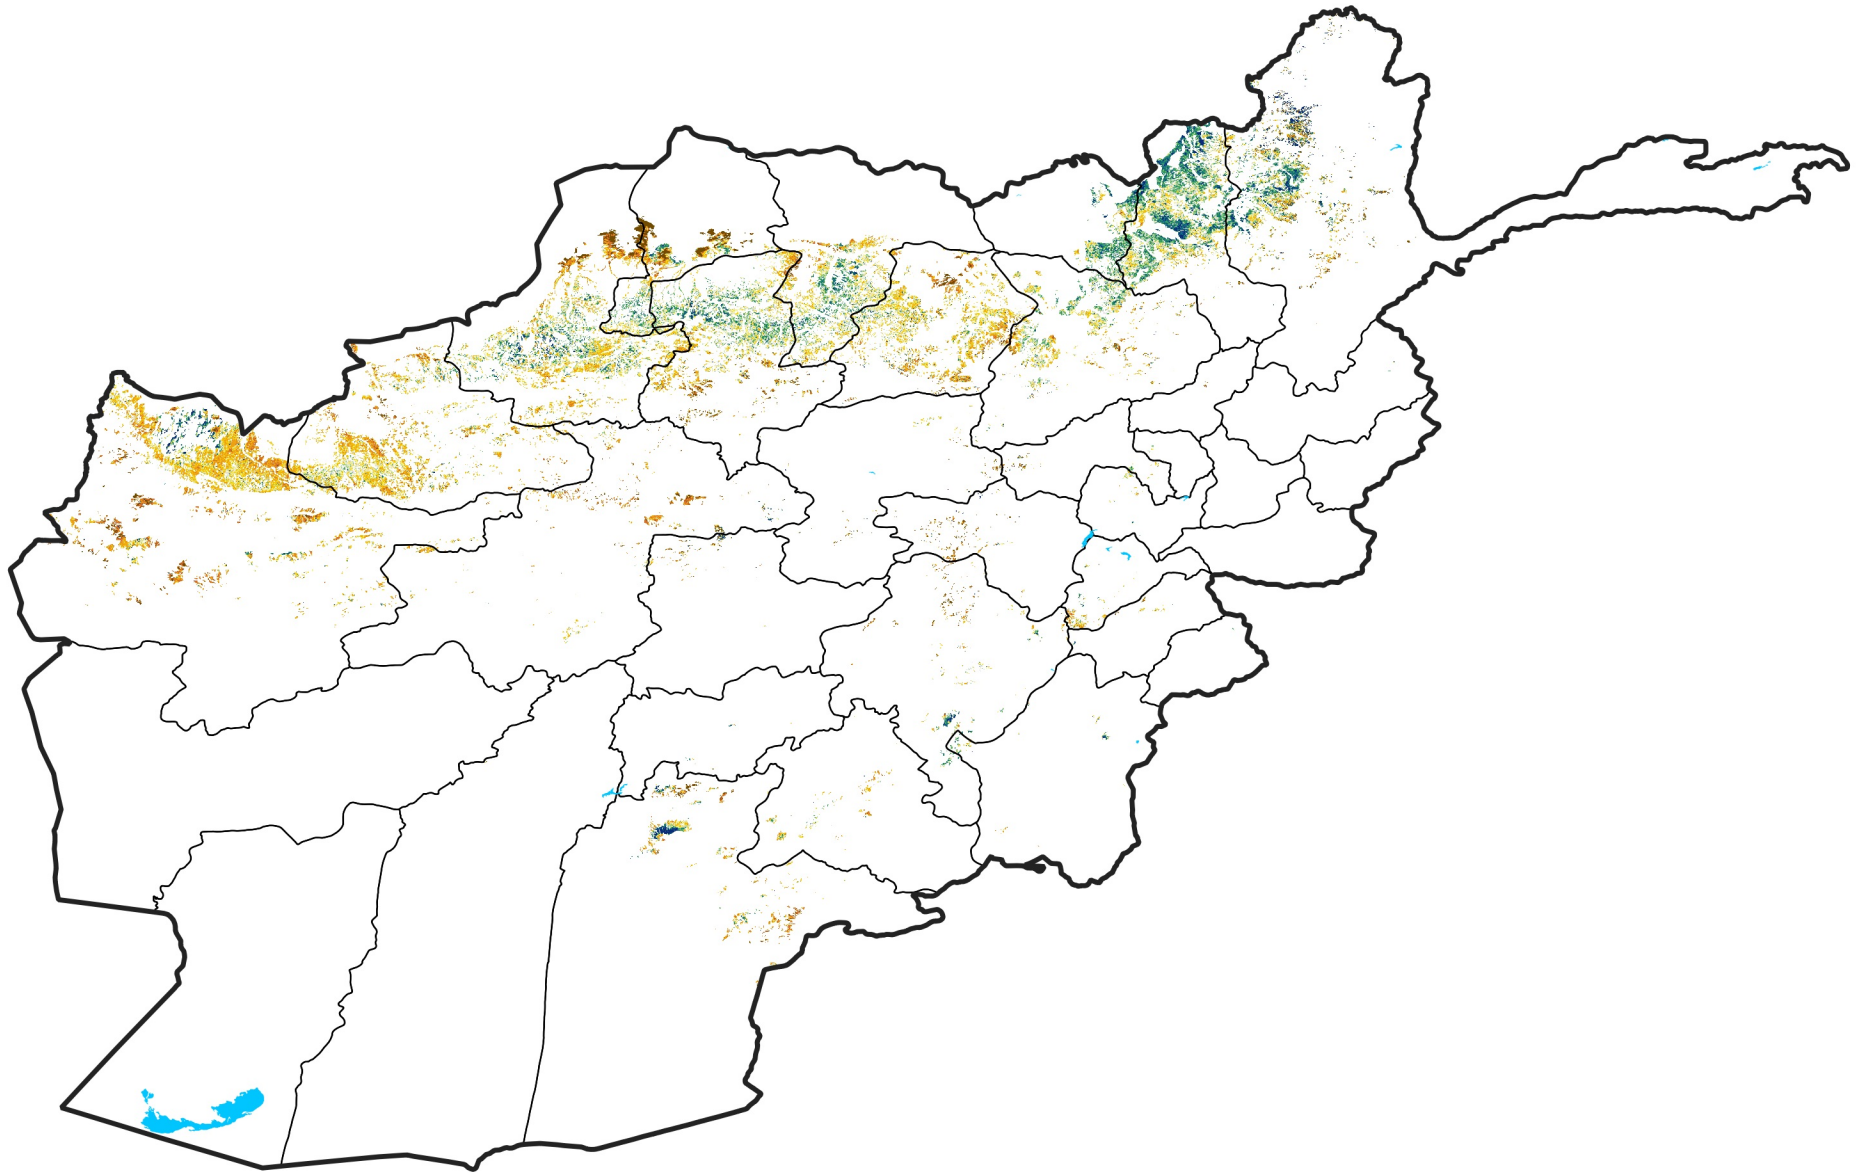

Afghanistan Rainfed Agricultural Areas

Percent of Mean NDVI

2025 / mean (2003 - 2022)

Period 09 / March 21 - 31, 2025

Percent of Normal