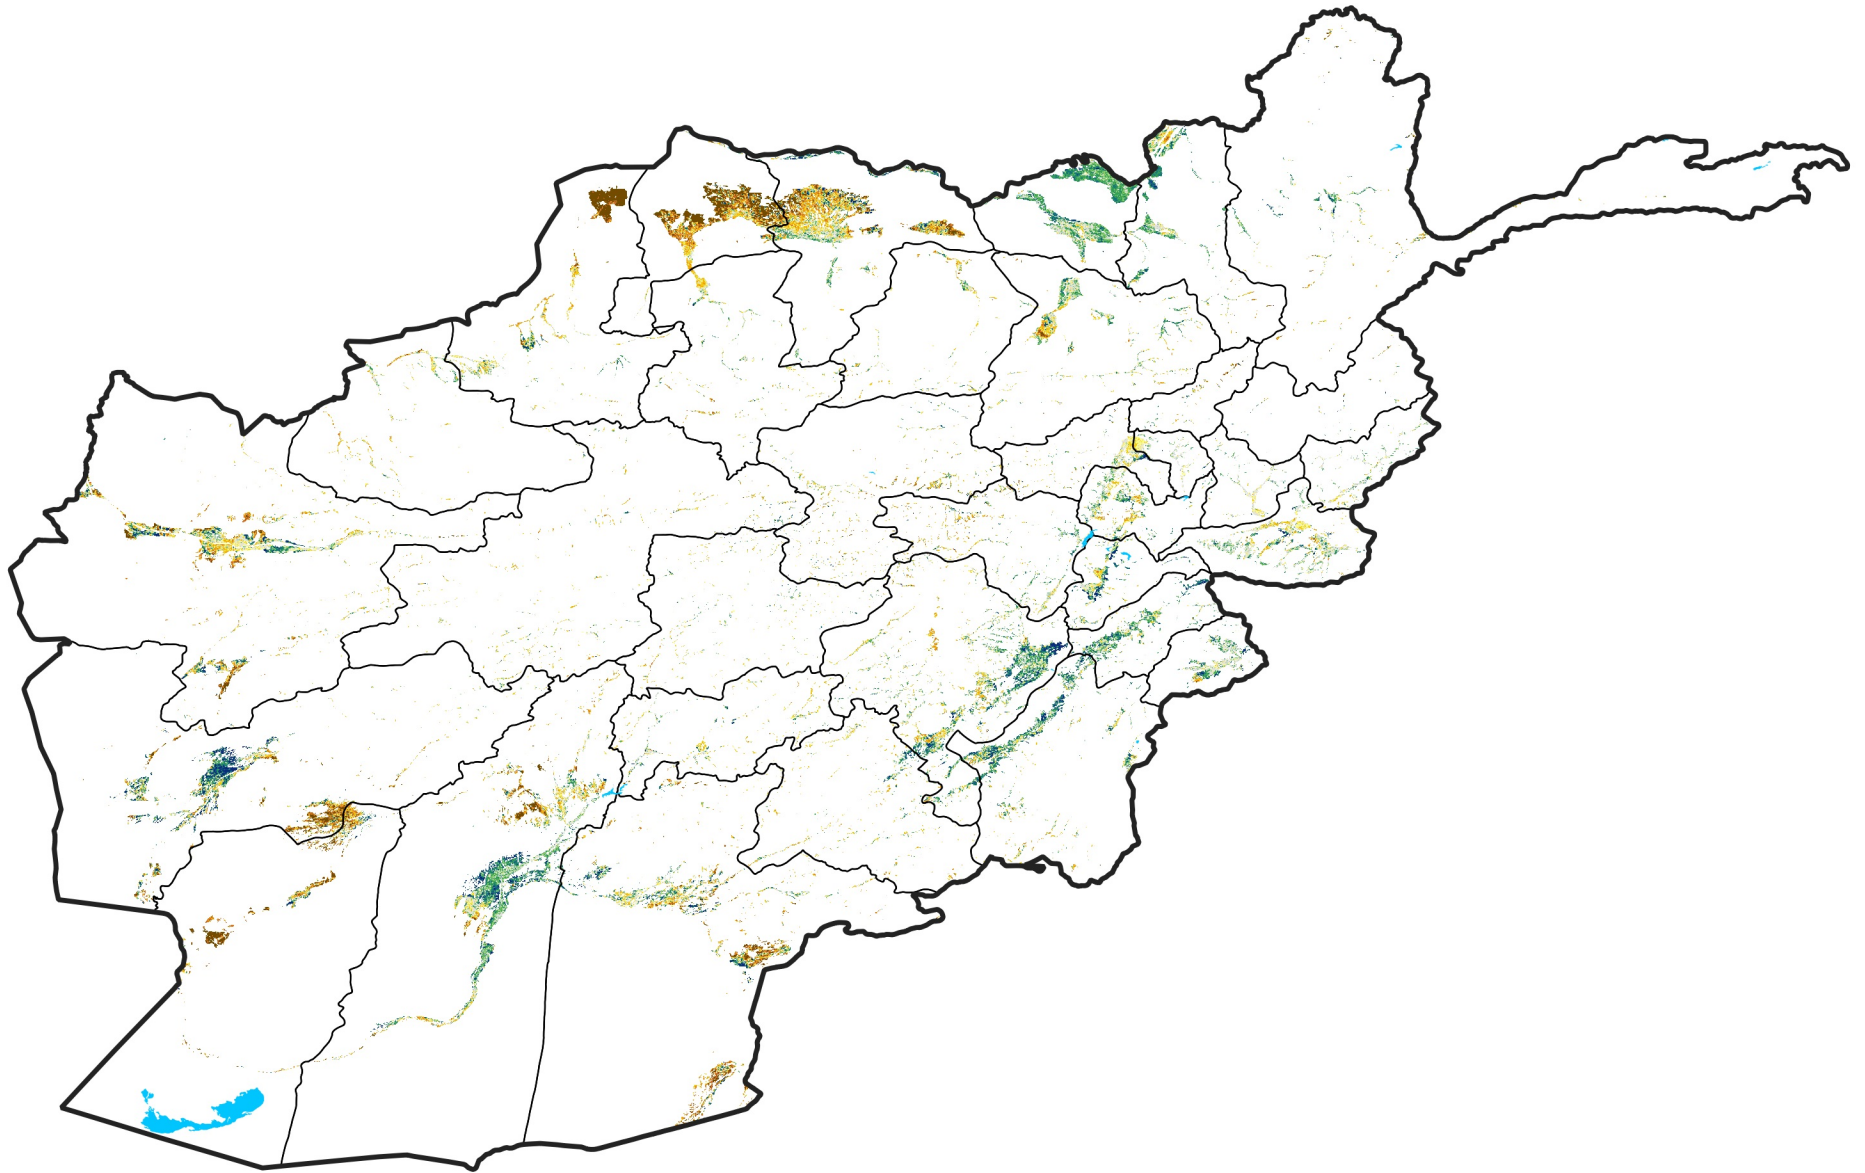

Afghanistan Irrigated Agricultural Areas

Percent of Mean NDVI

2025 / mean (2003 - 2022)

Period 10 / April 01 - 10, 2025

Percent of Normal