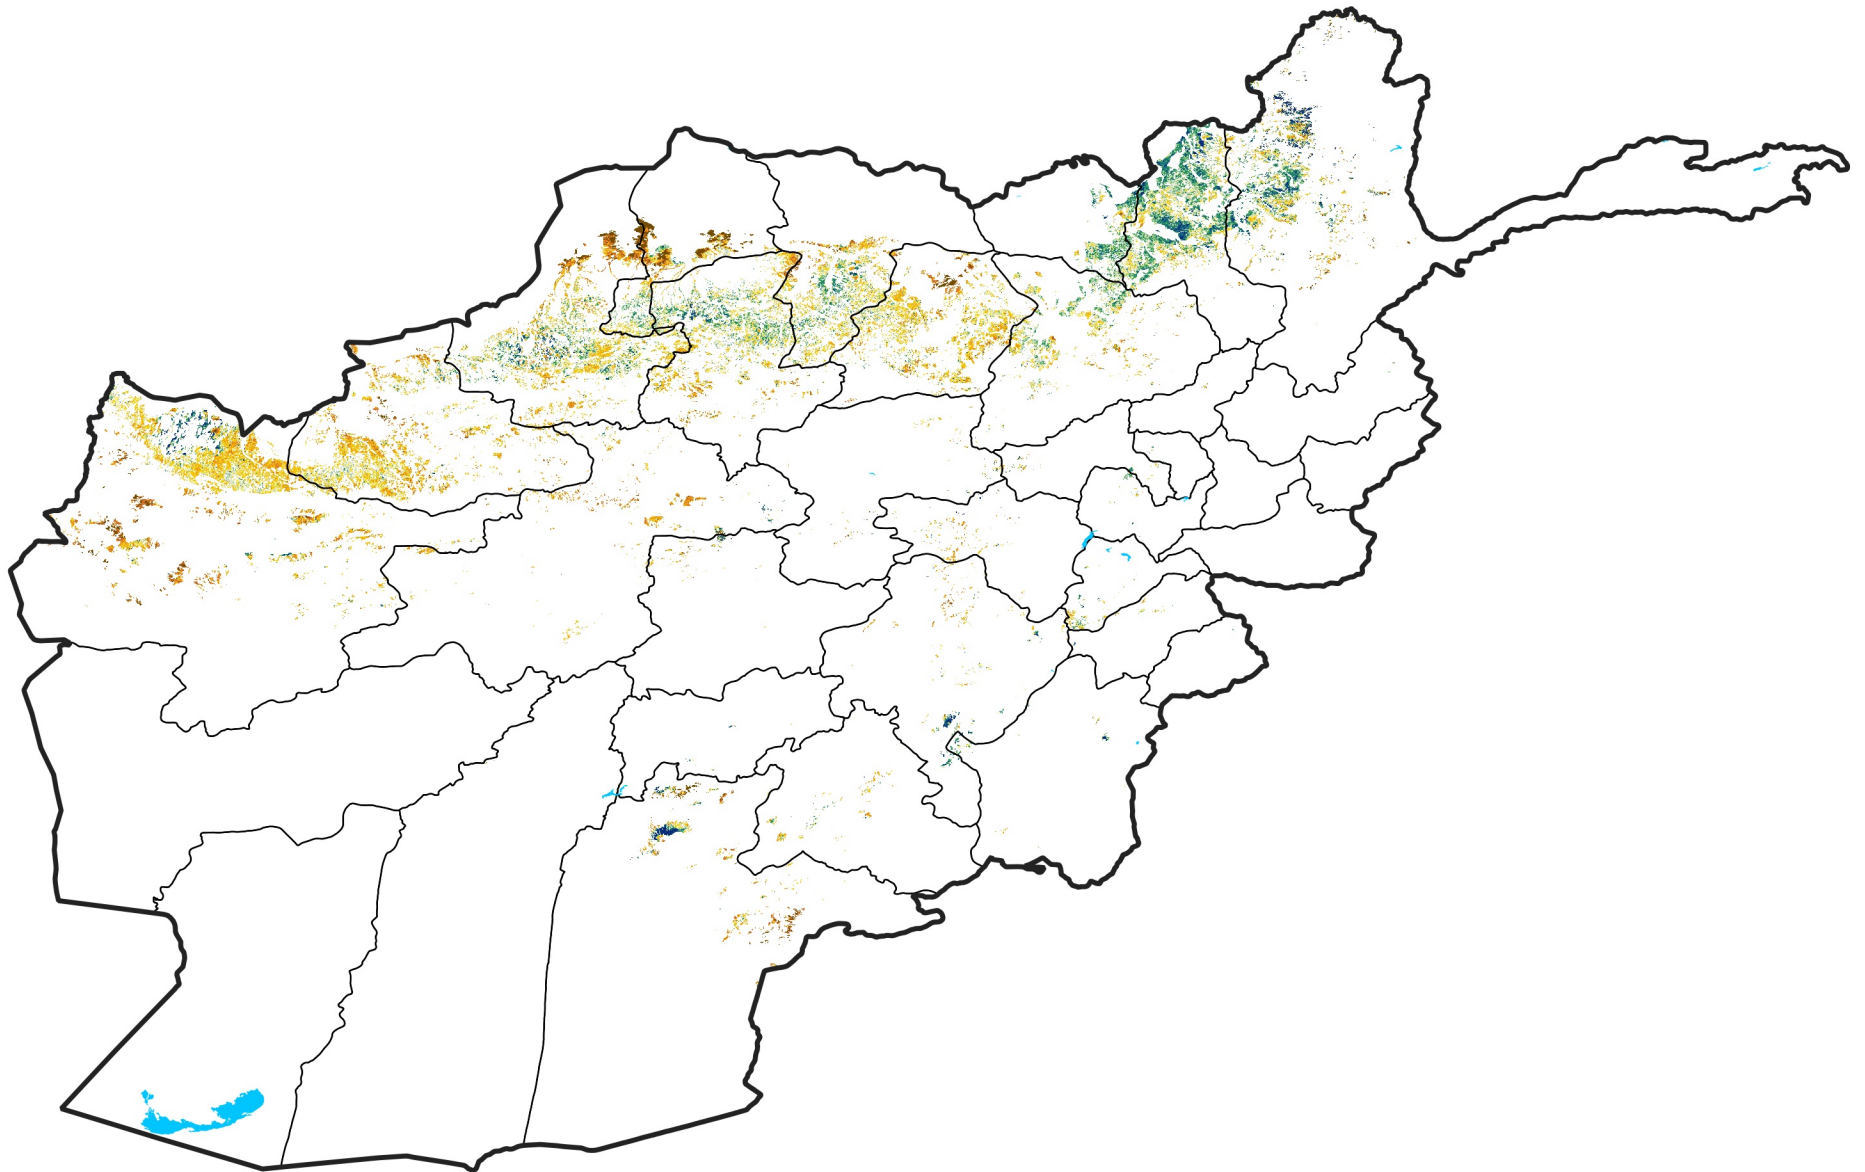

Afghanistan Rainfed Agricultural Areas

Percent of Mean NDVI

2025 / mean (2003 - 2022)

Period 10 / April 01 - 10, 2025

Percent of Normal