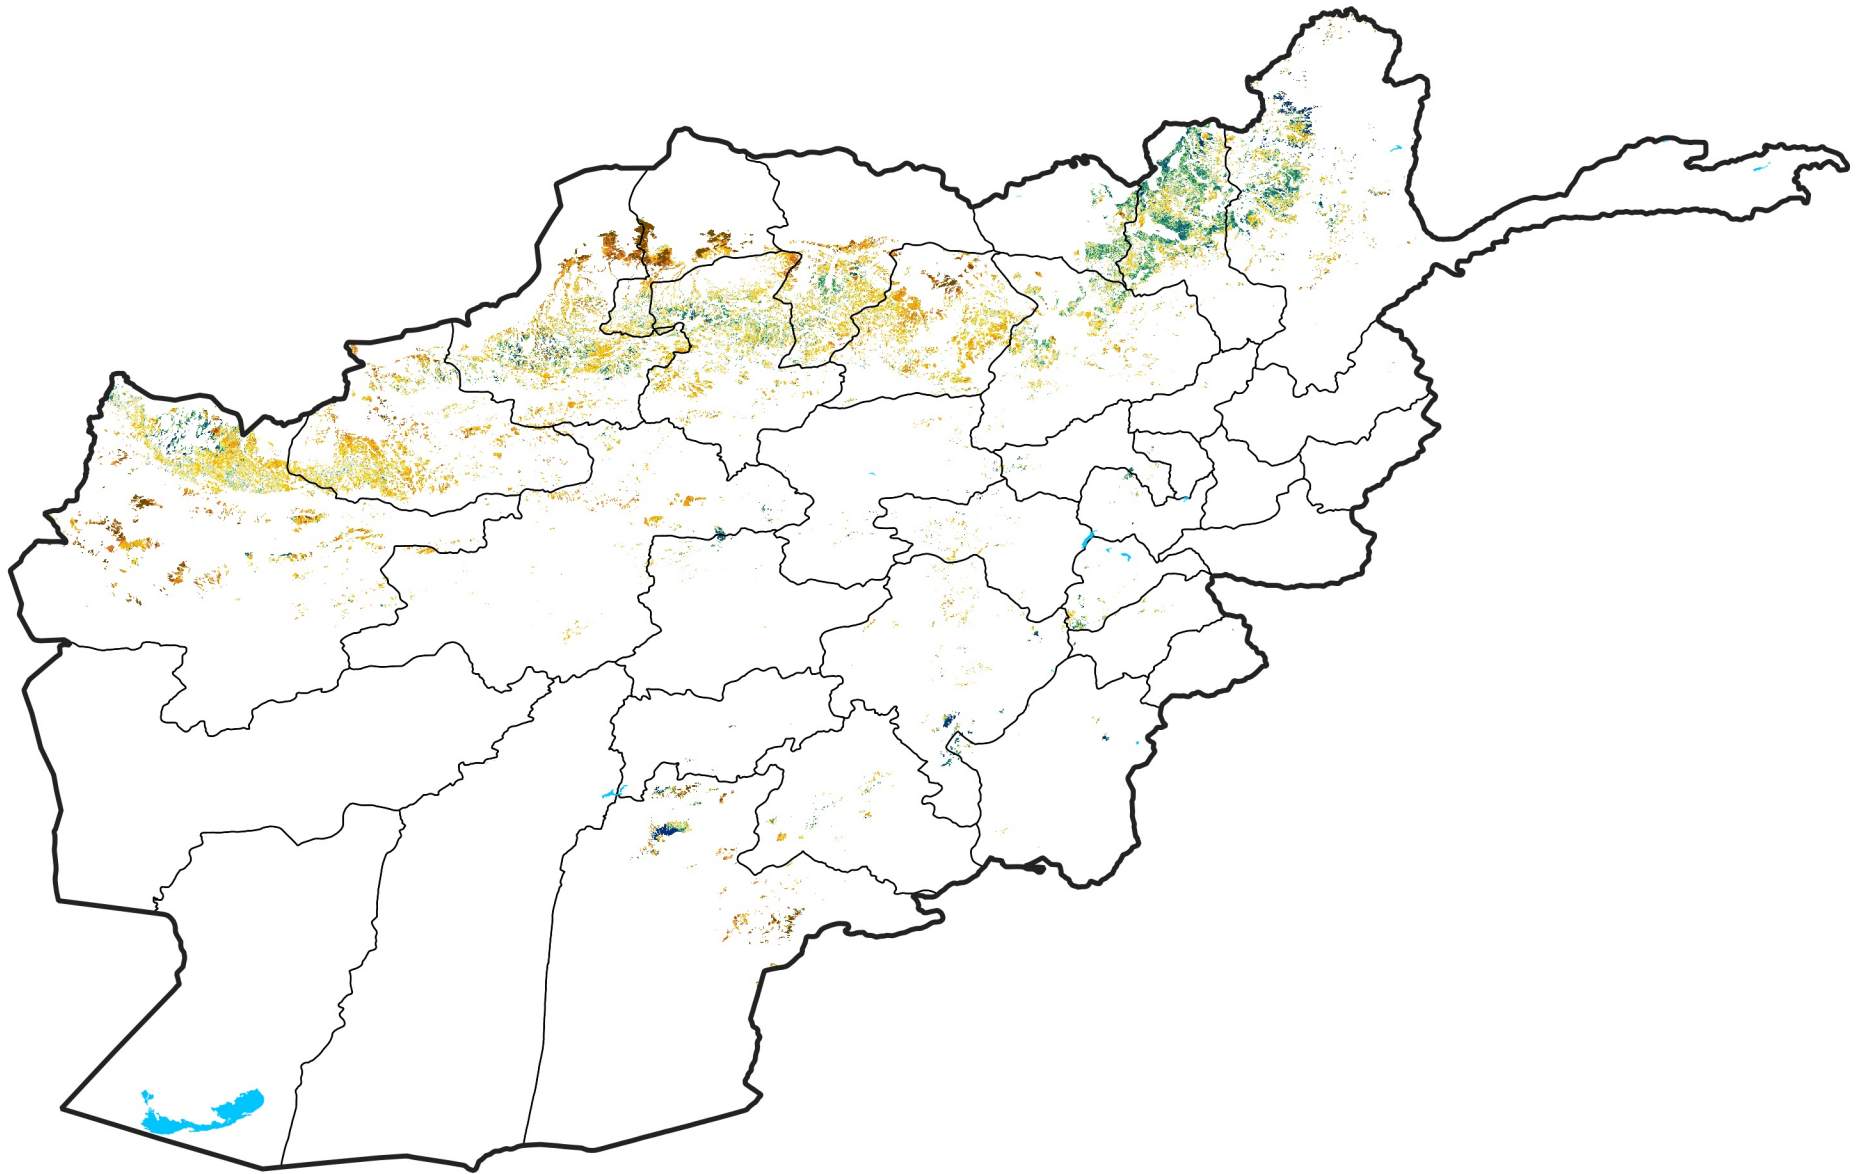

Afghanistan Rainfed Agricultural Areas

Percent of Mean NDVI

2025 / mean (2003 - 2022)

Period 11 / April 11 - 20, 2025

Percent of Normal