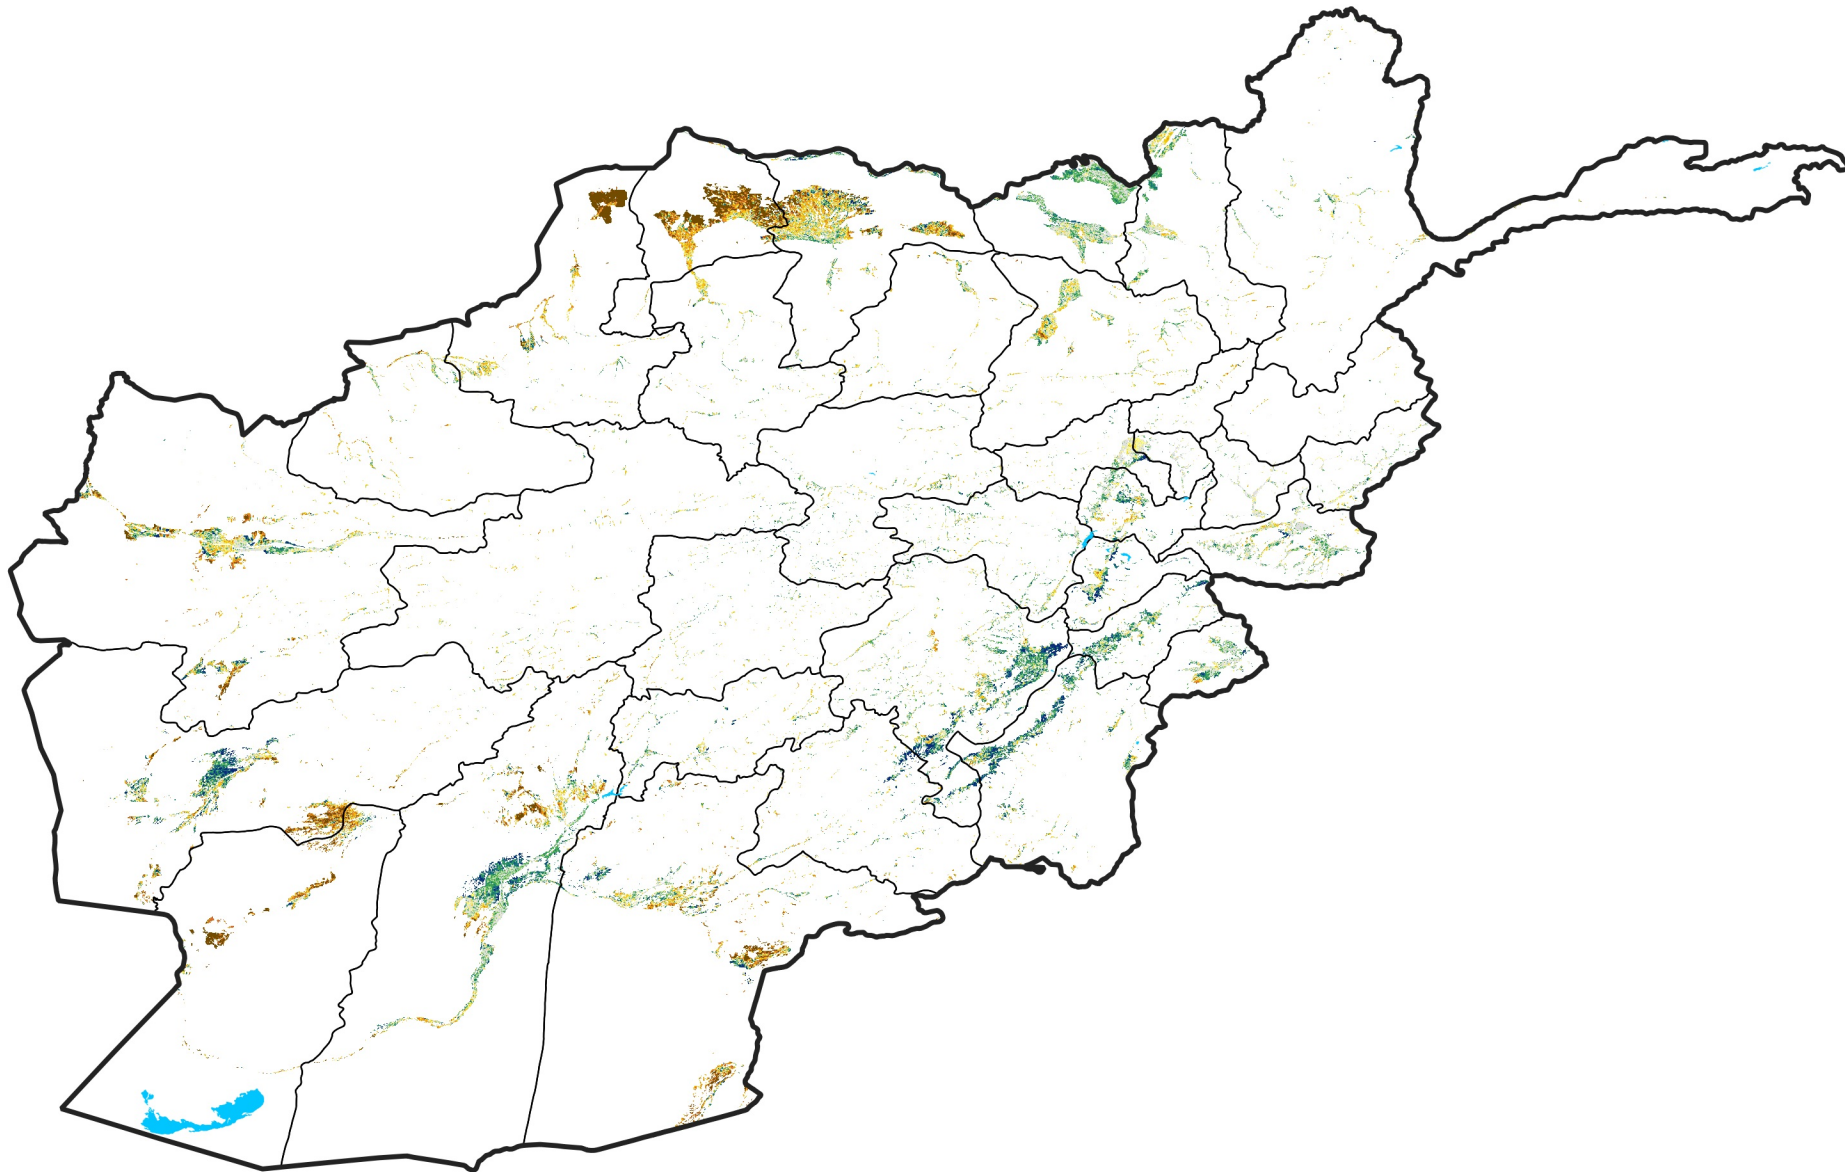

Afghanistan Irrigated Agricultural Areas

Percent of Mean NDVI

2025 / mean (2003 - 2022)

Period 12 / April 21 - 30, 2025

Percent of Normal