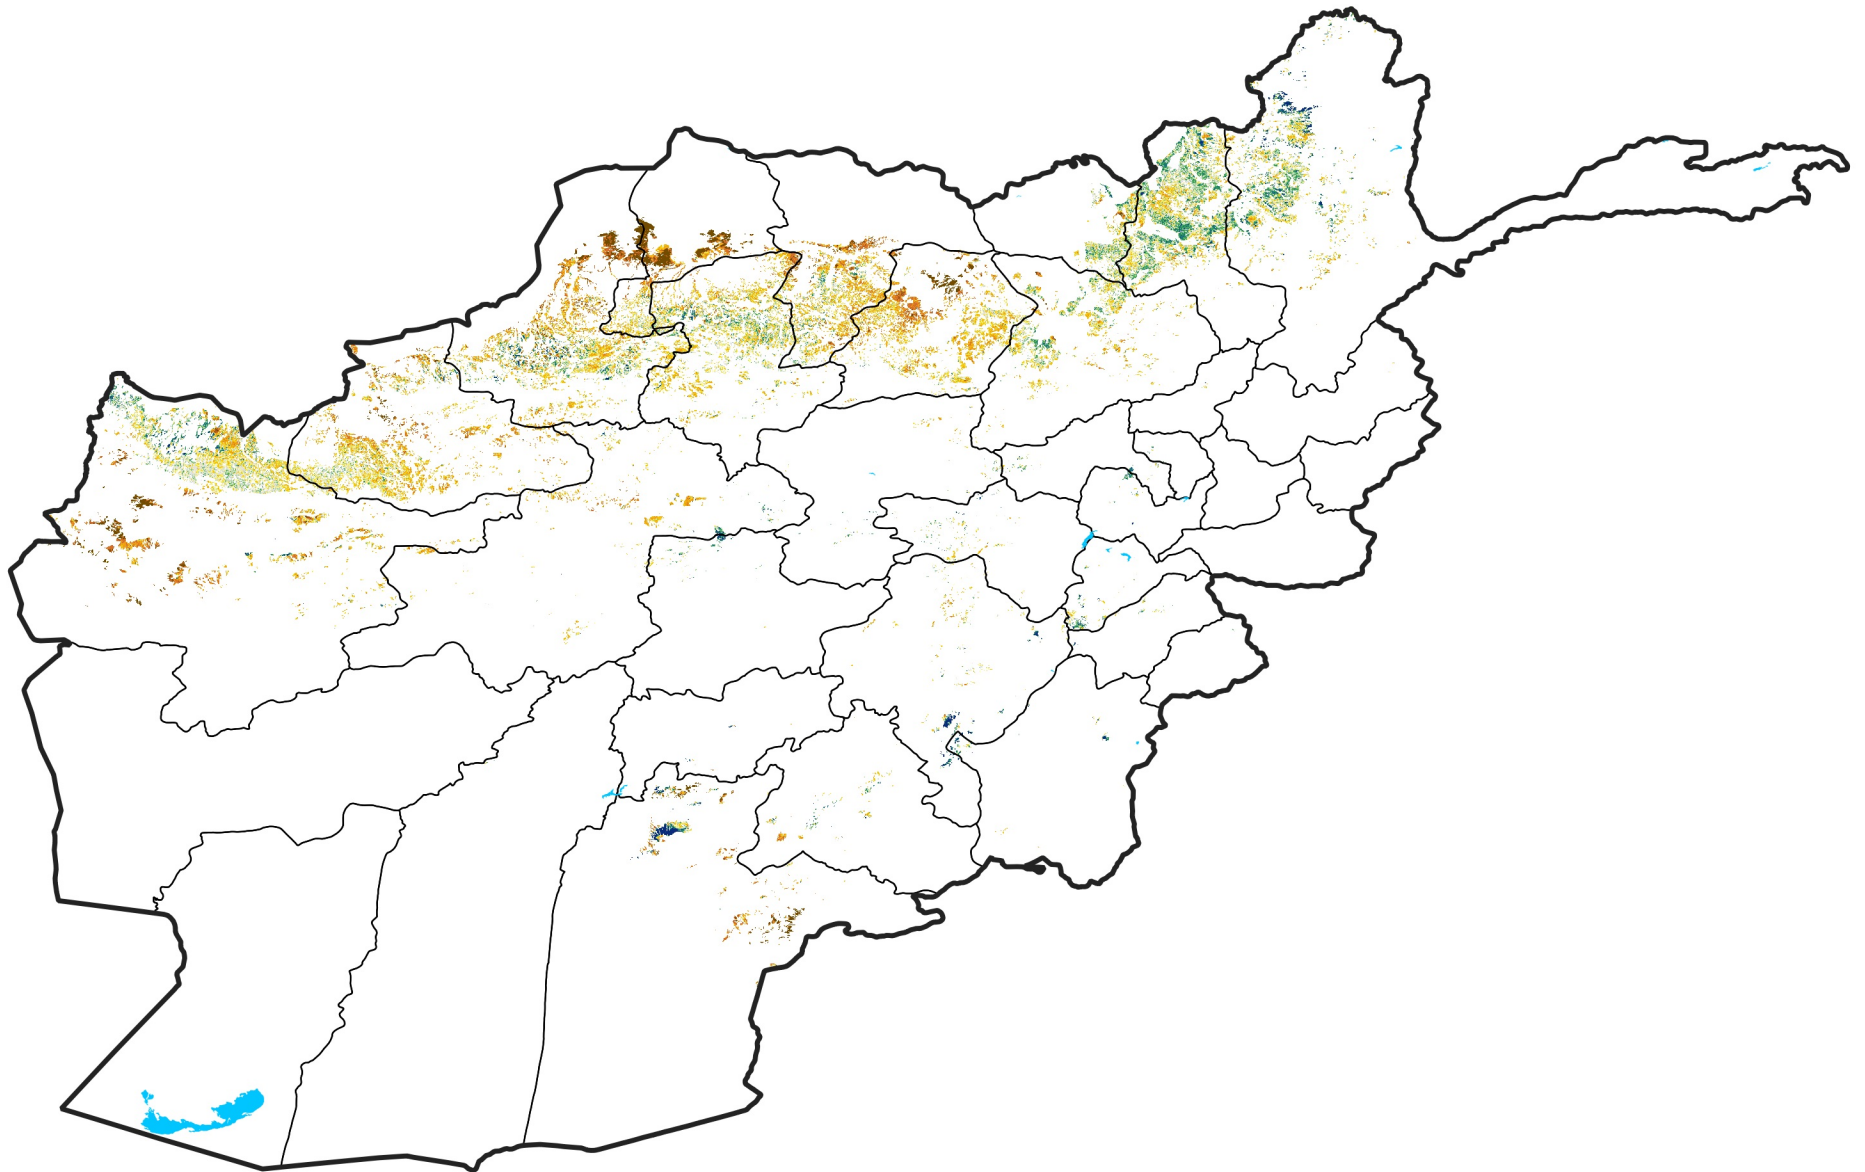

Afghanistan Rainfed Agricultural Areas

Percent of Mean NDVI

2025 / mean (2003 - 2022)

Period 12 / April 21 - 30, 2025

Percent of Normal