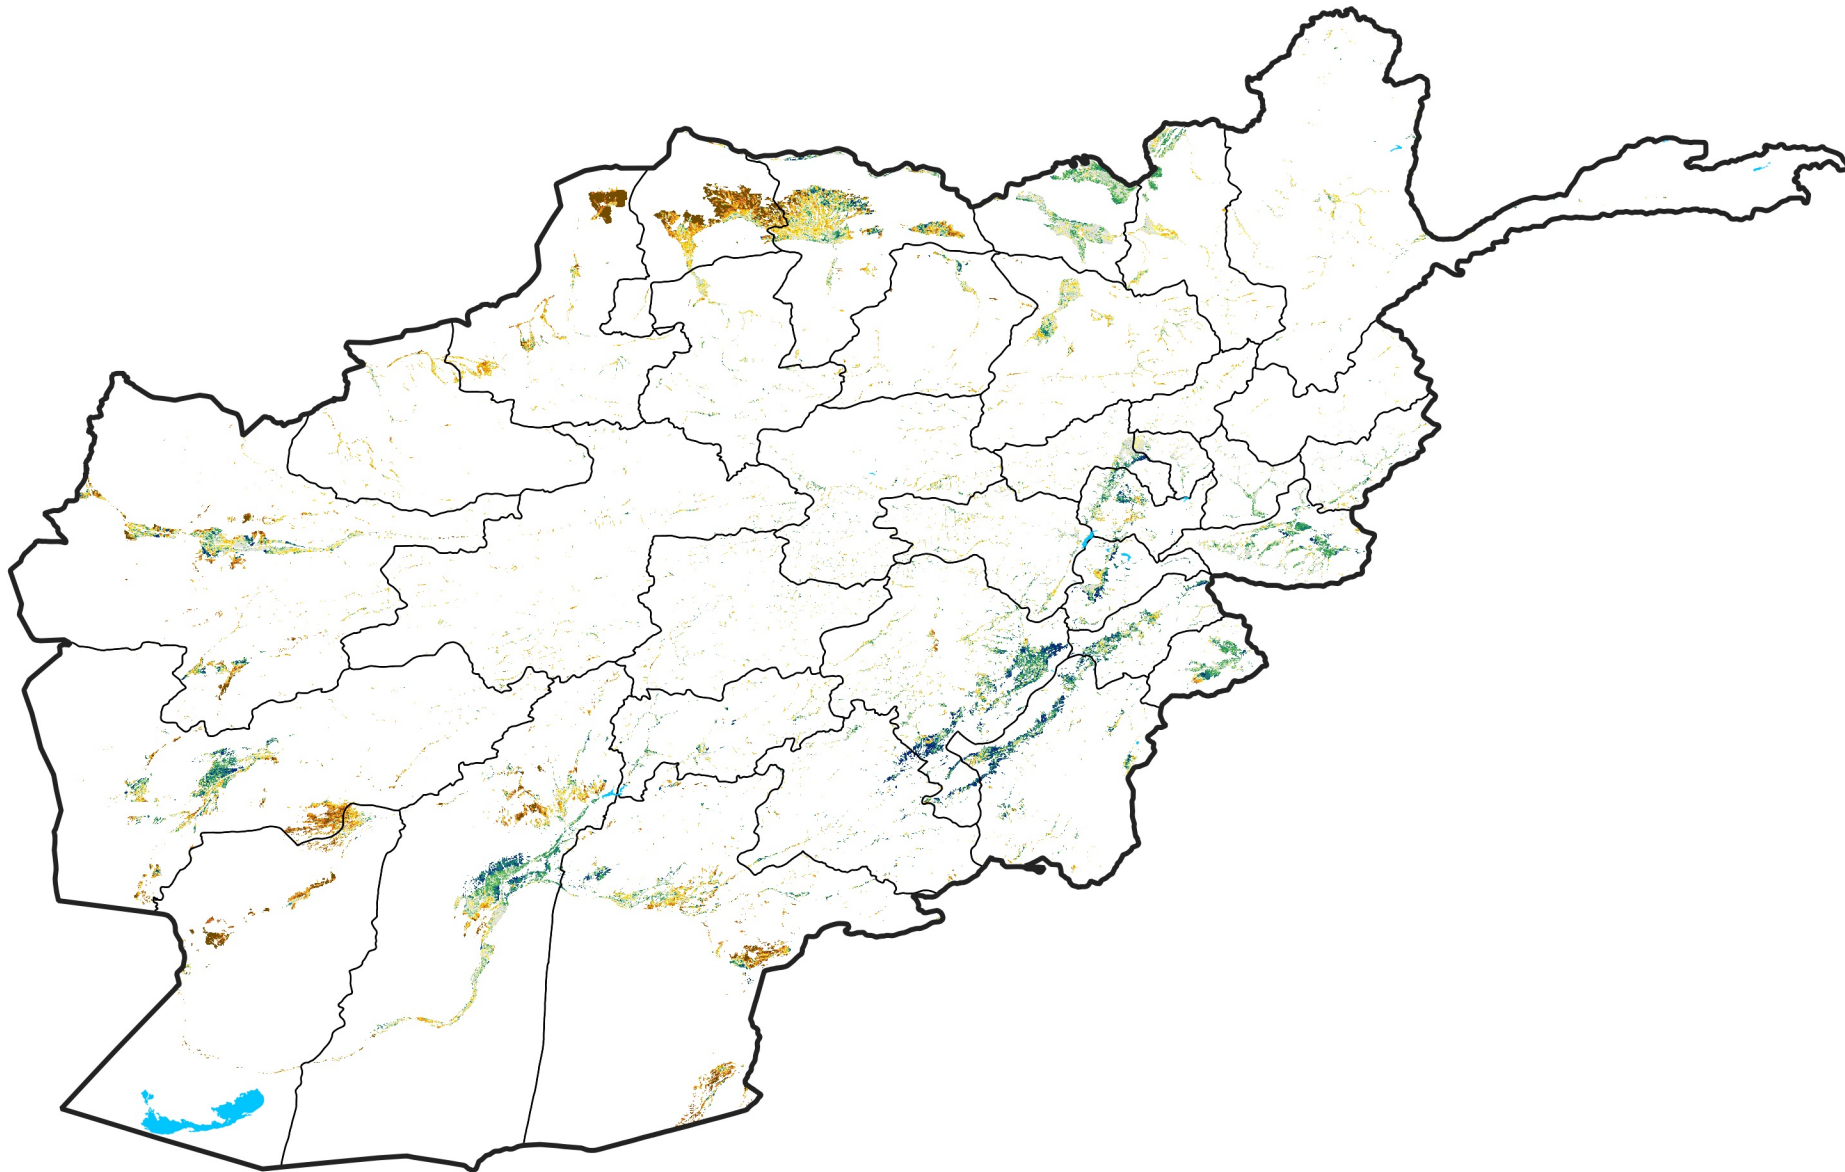

Afghanistan Irrigated Agricultural Areas

Percent of Mean NDVI

2025 / mean (2003 - 2022)

Period 14 / May 11 - 20, 2025

Percent of Normal