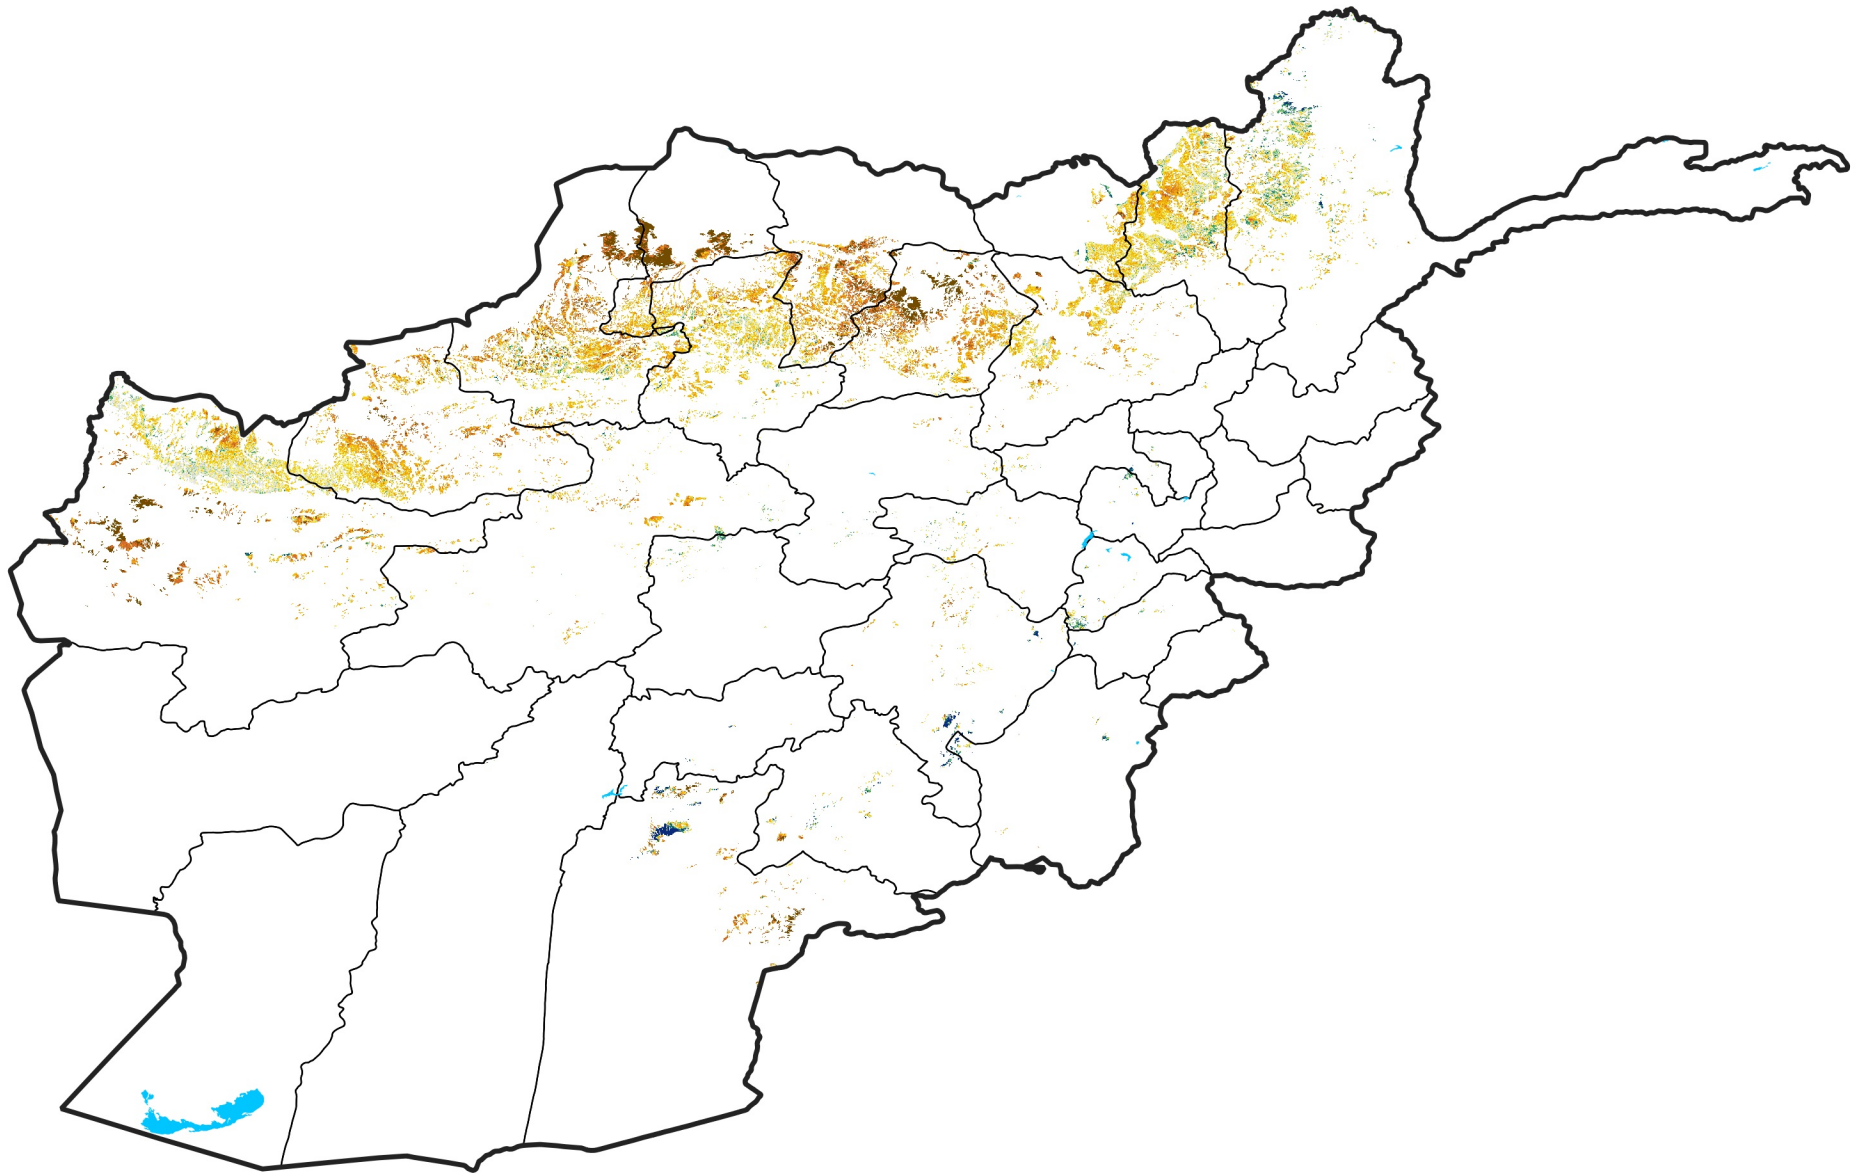

Afghanistan Rainfed Agricultural Areas

Percent of Mean NDVI

2025 / mean (2003 - 2022)

Period 14 / May 11 - 20, 2025

Percent of Normal