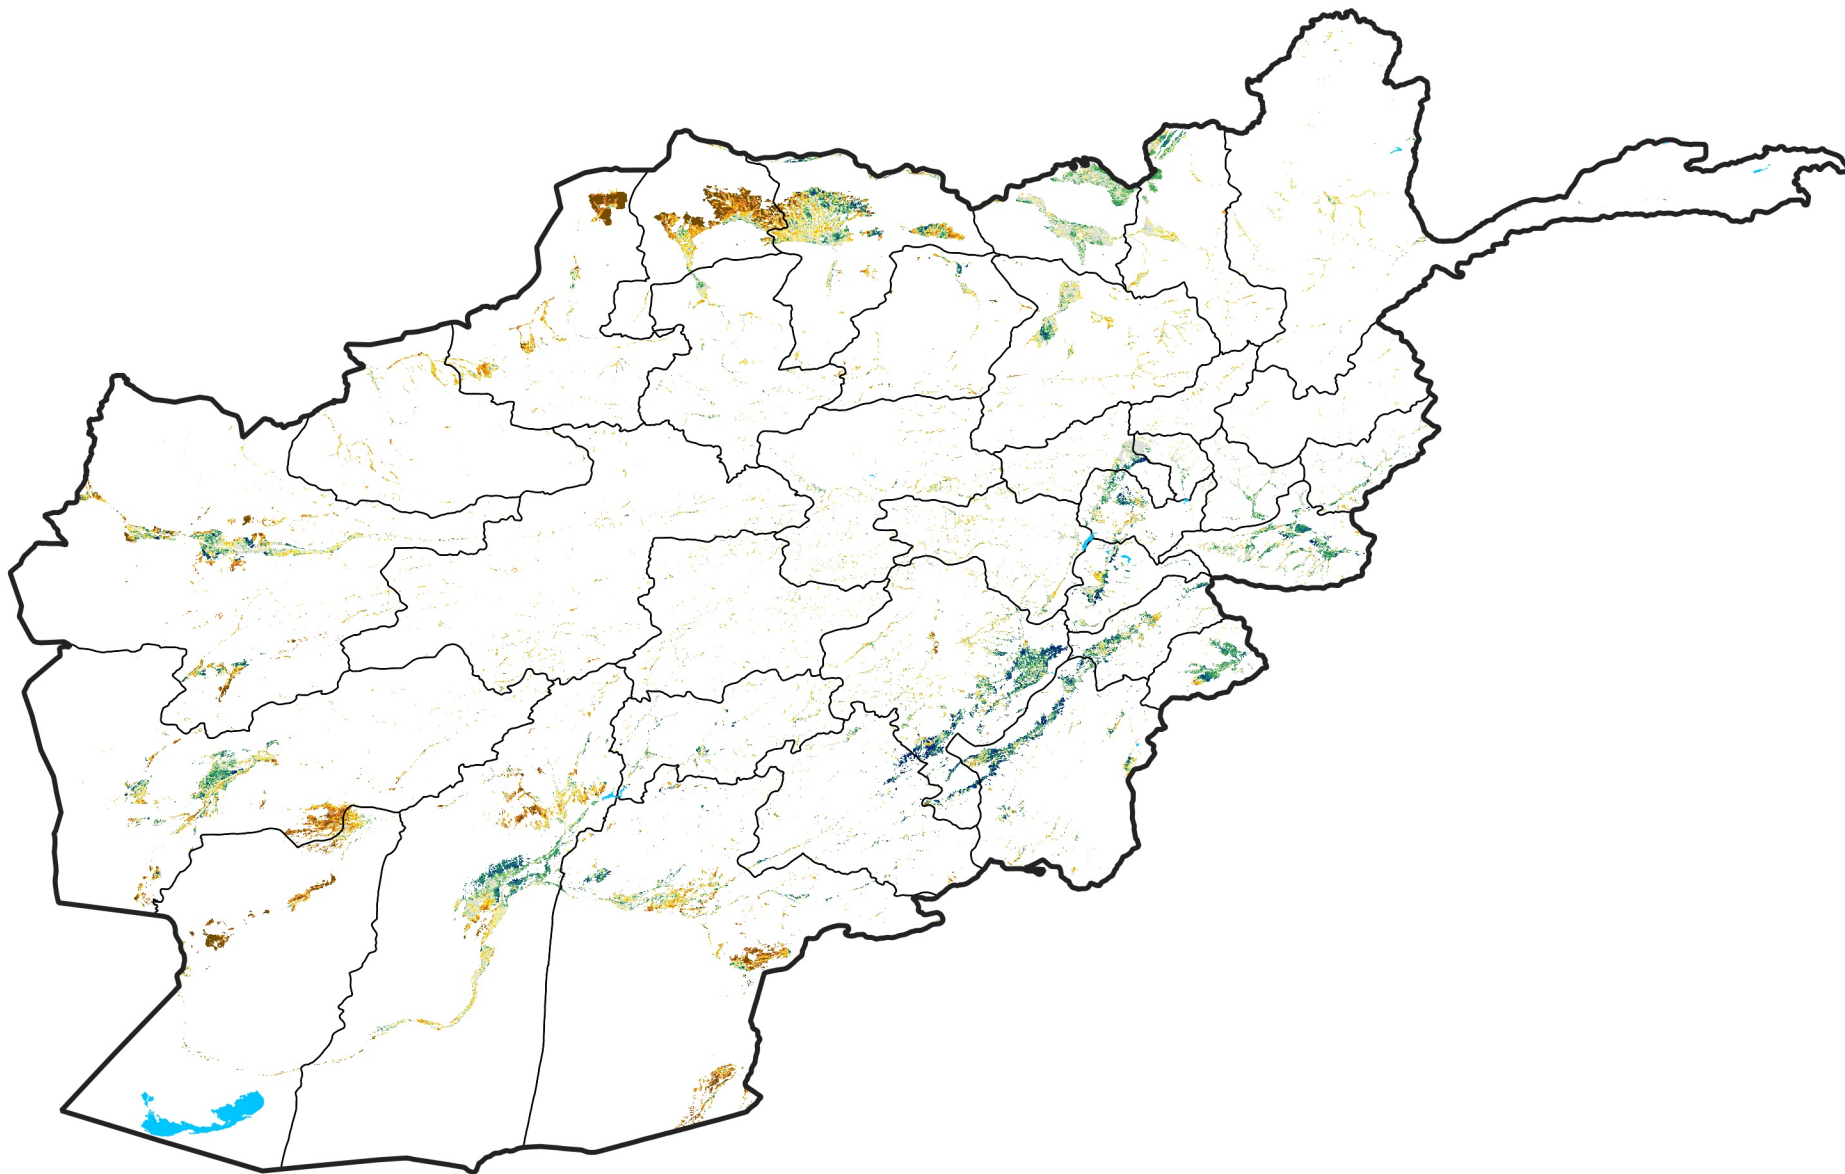

Afghanistan Irrigated Agricultural Areas

Percent of Mean NDVI

2025 / mean (2003 - 2022)

Period 15 / May 21 - 31, 2025

Percent of Normal