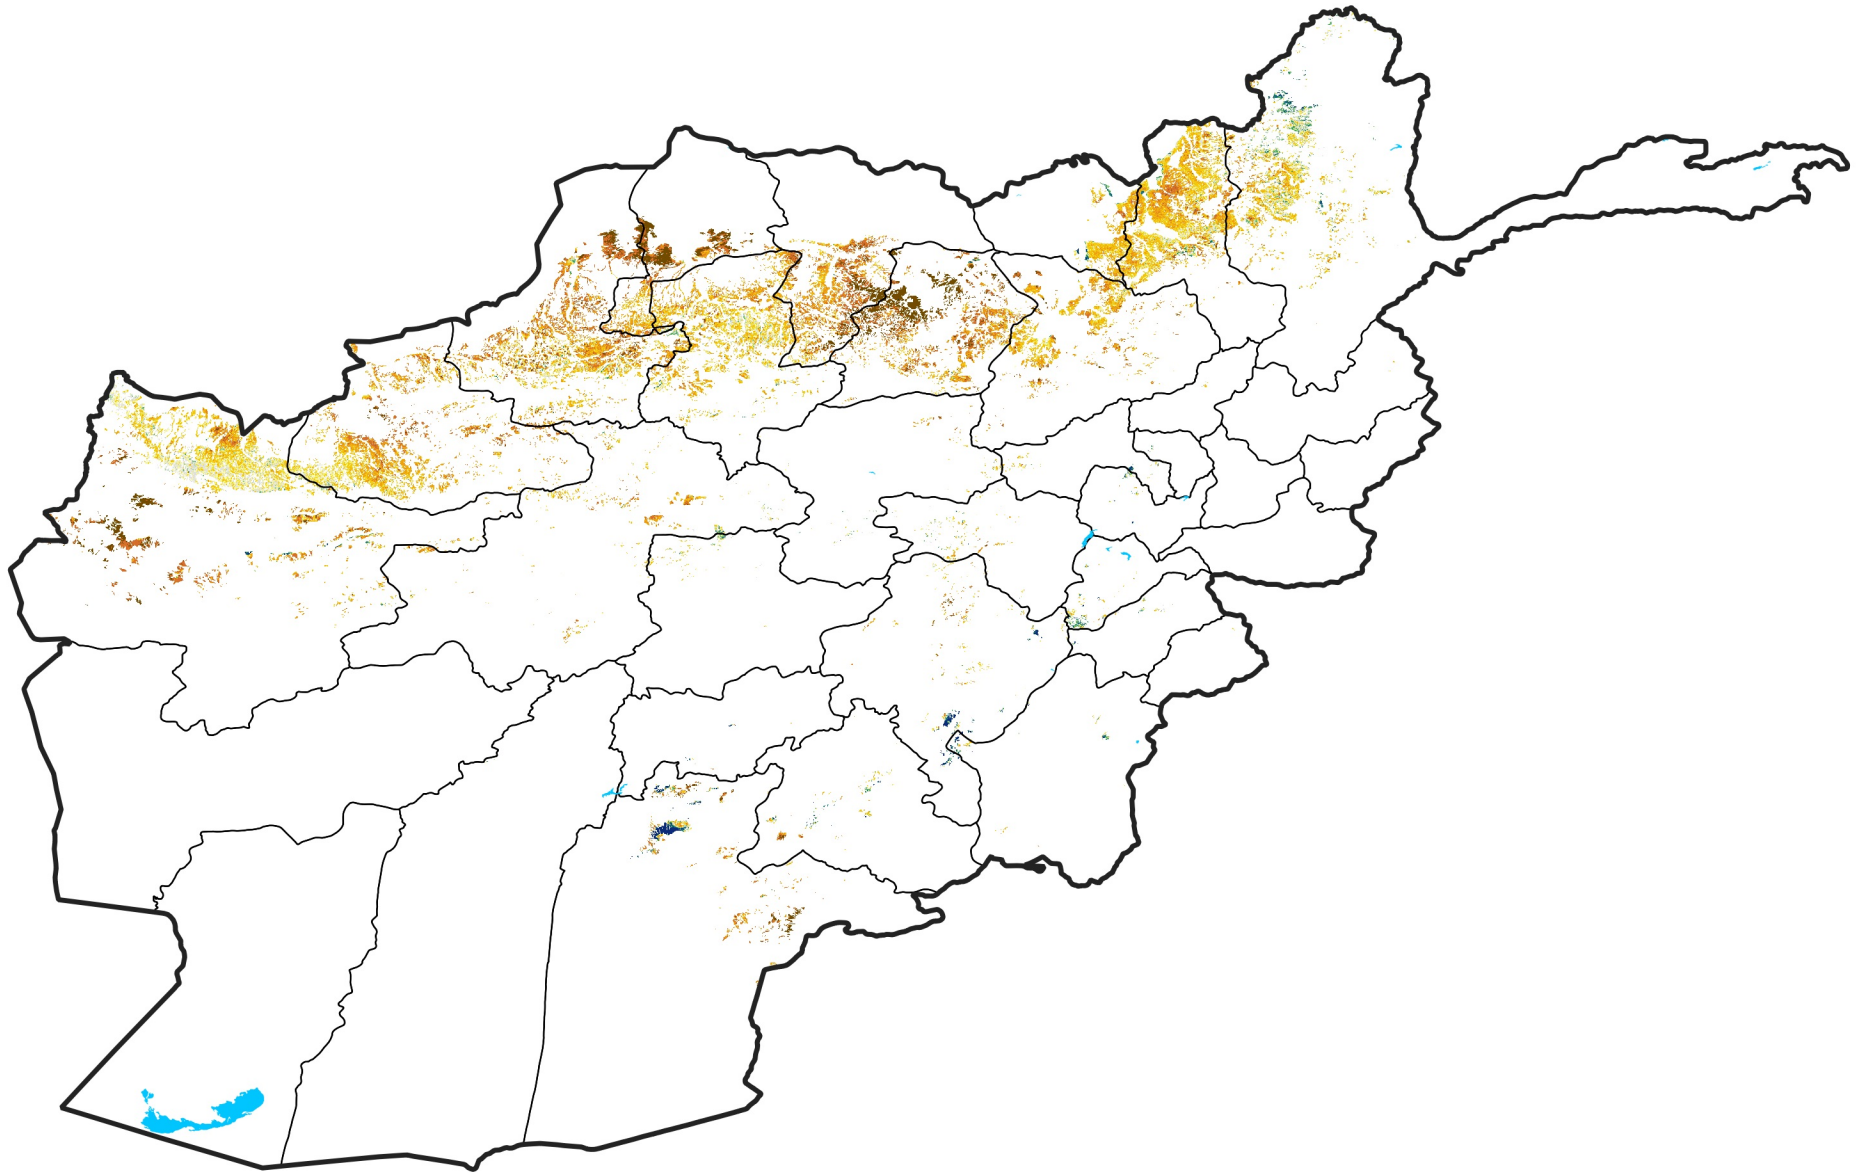

Afghanistan Rainfed Agricultural Areas

Percent of Mean NDVI

2025 / mean (2003 - 2022)

Period 15 / May 21 - 31, 2025

Percent of Normal