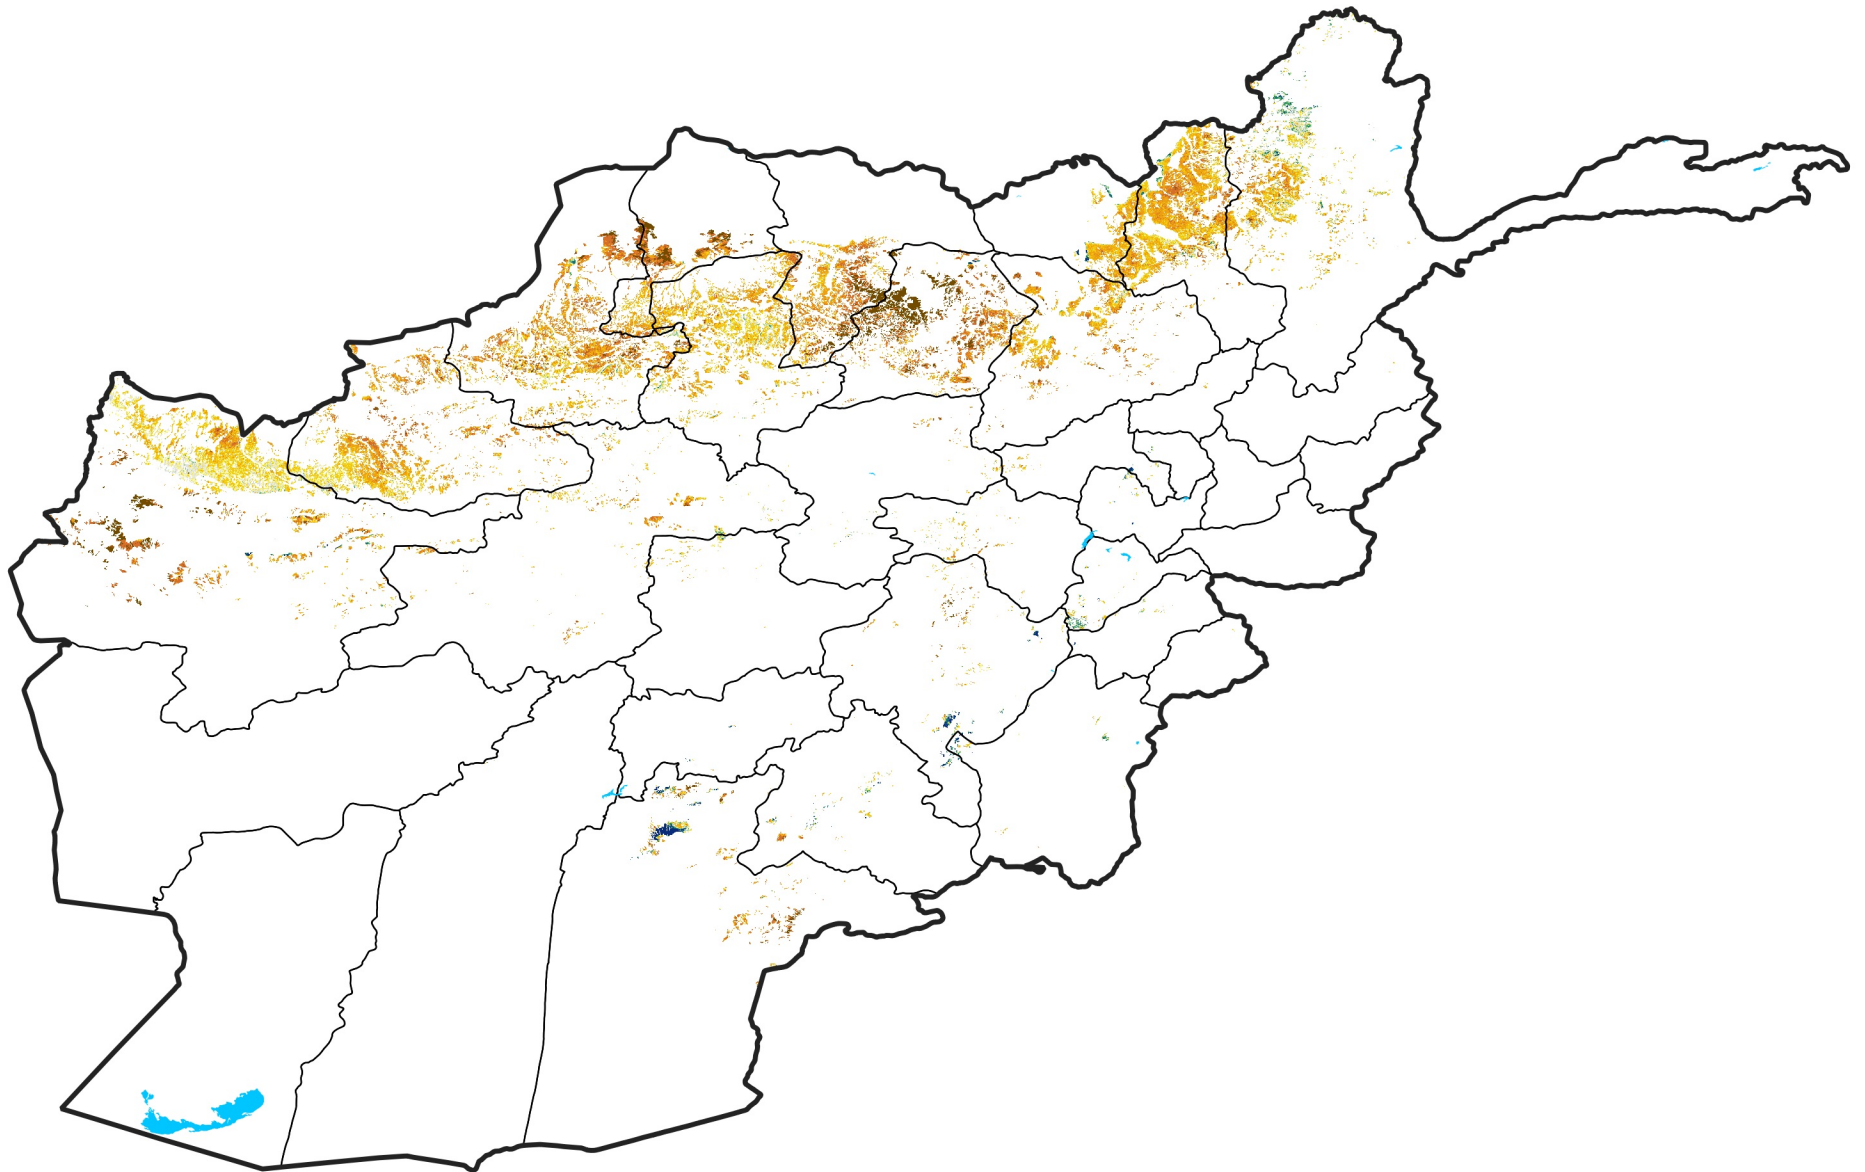

Afghanistan Rainfed Agricultural Areas

Percent of Mean NDVI

2025 / mean (2003 - 2022)

Period 16 / June 01 - 10, 2025

Percent of Normal