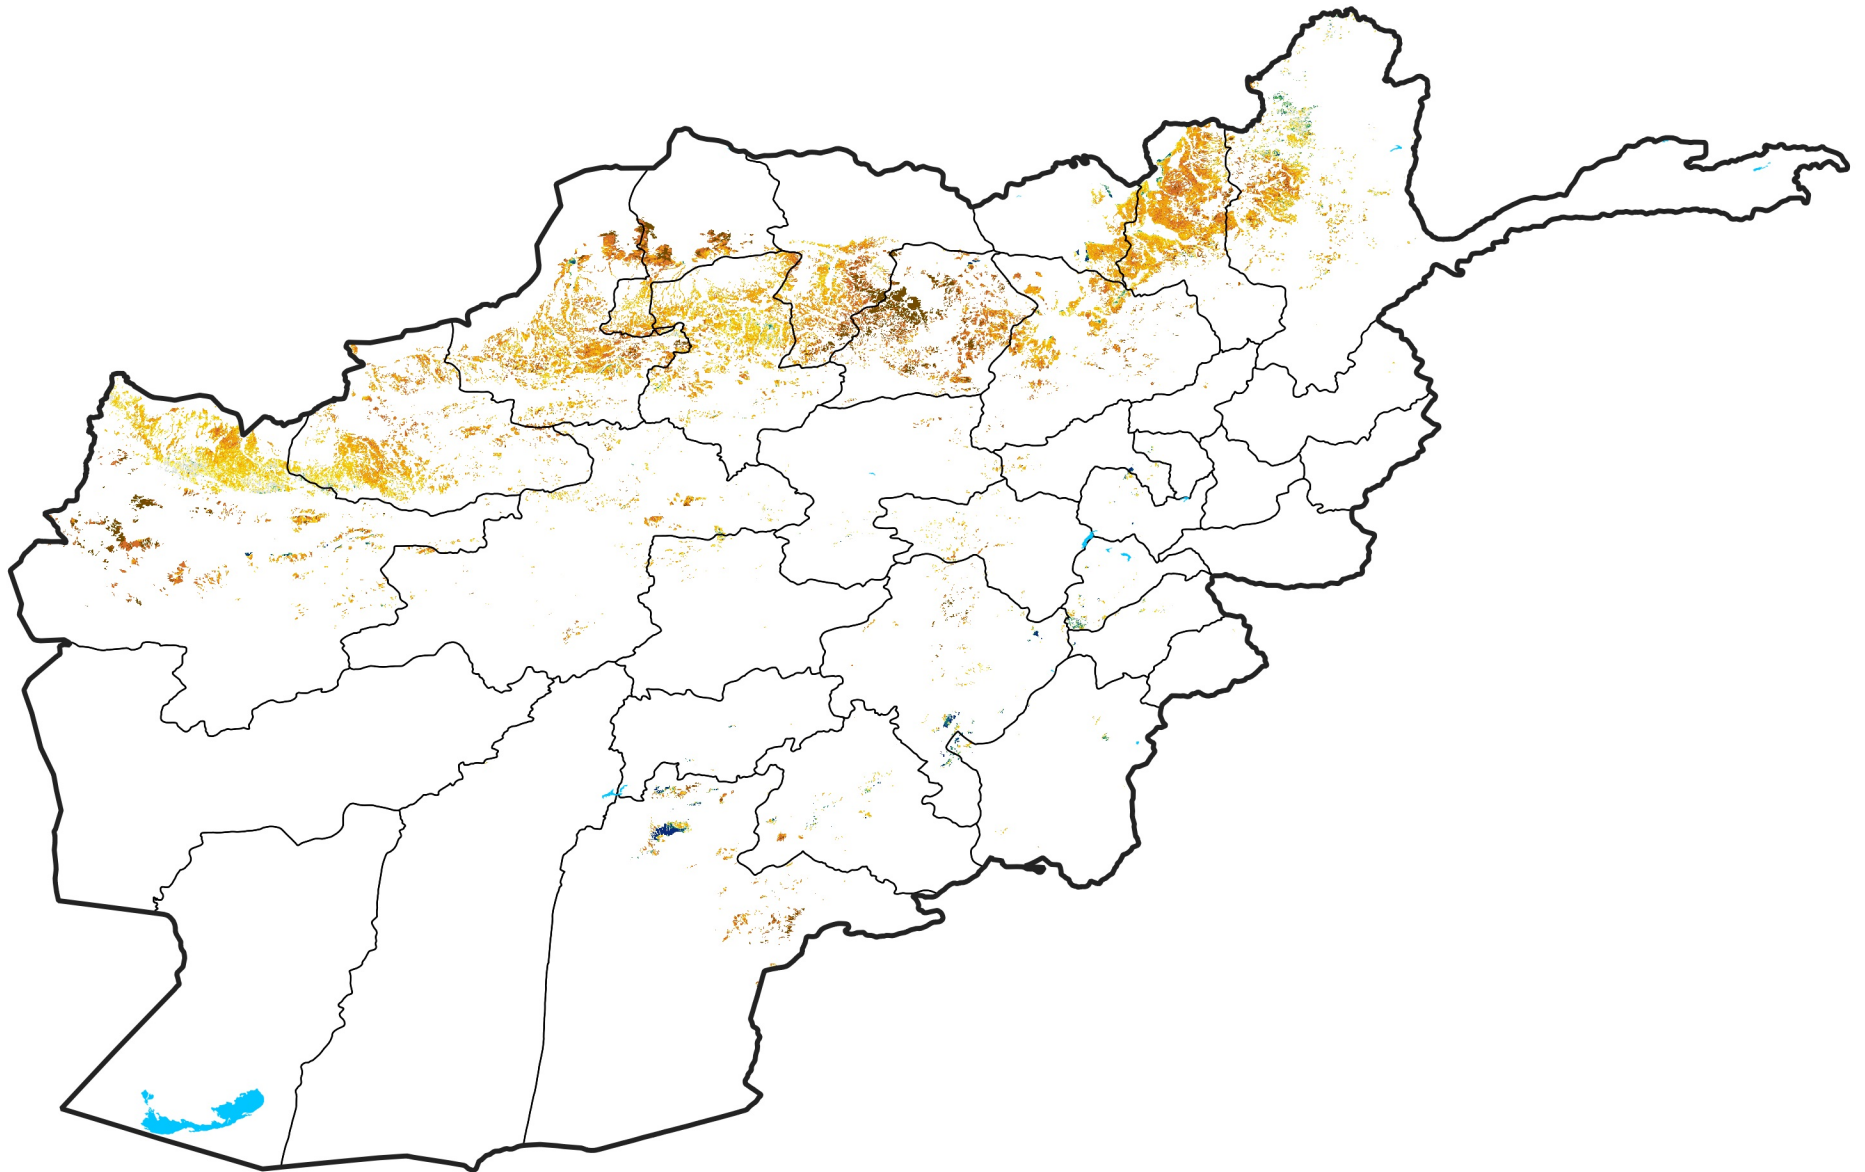

Afghanistan Rainfed Agricultural Areas

Percent of Mean NDVI

2025 / mean (2003 - 2022)

Period 17 / June 11 - 20, 2025

Percent of Normal