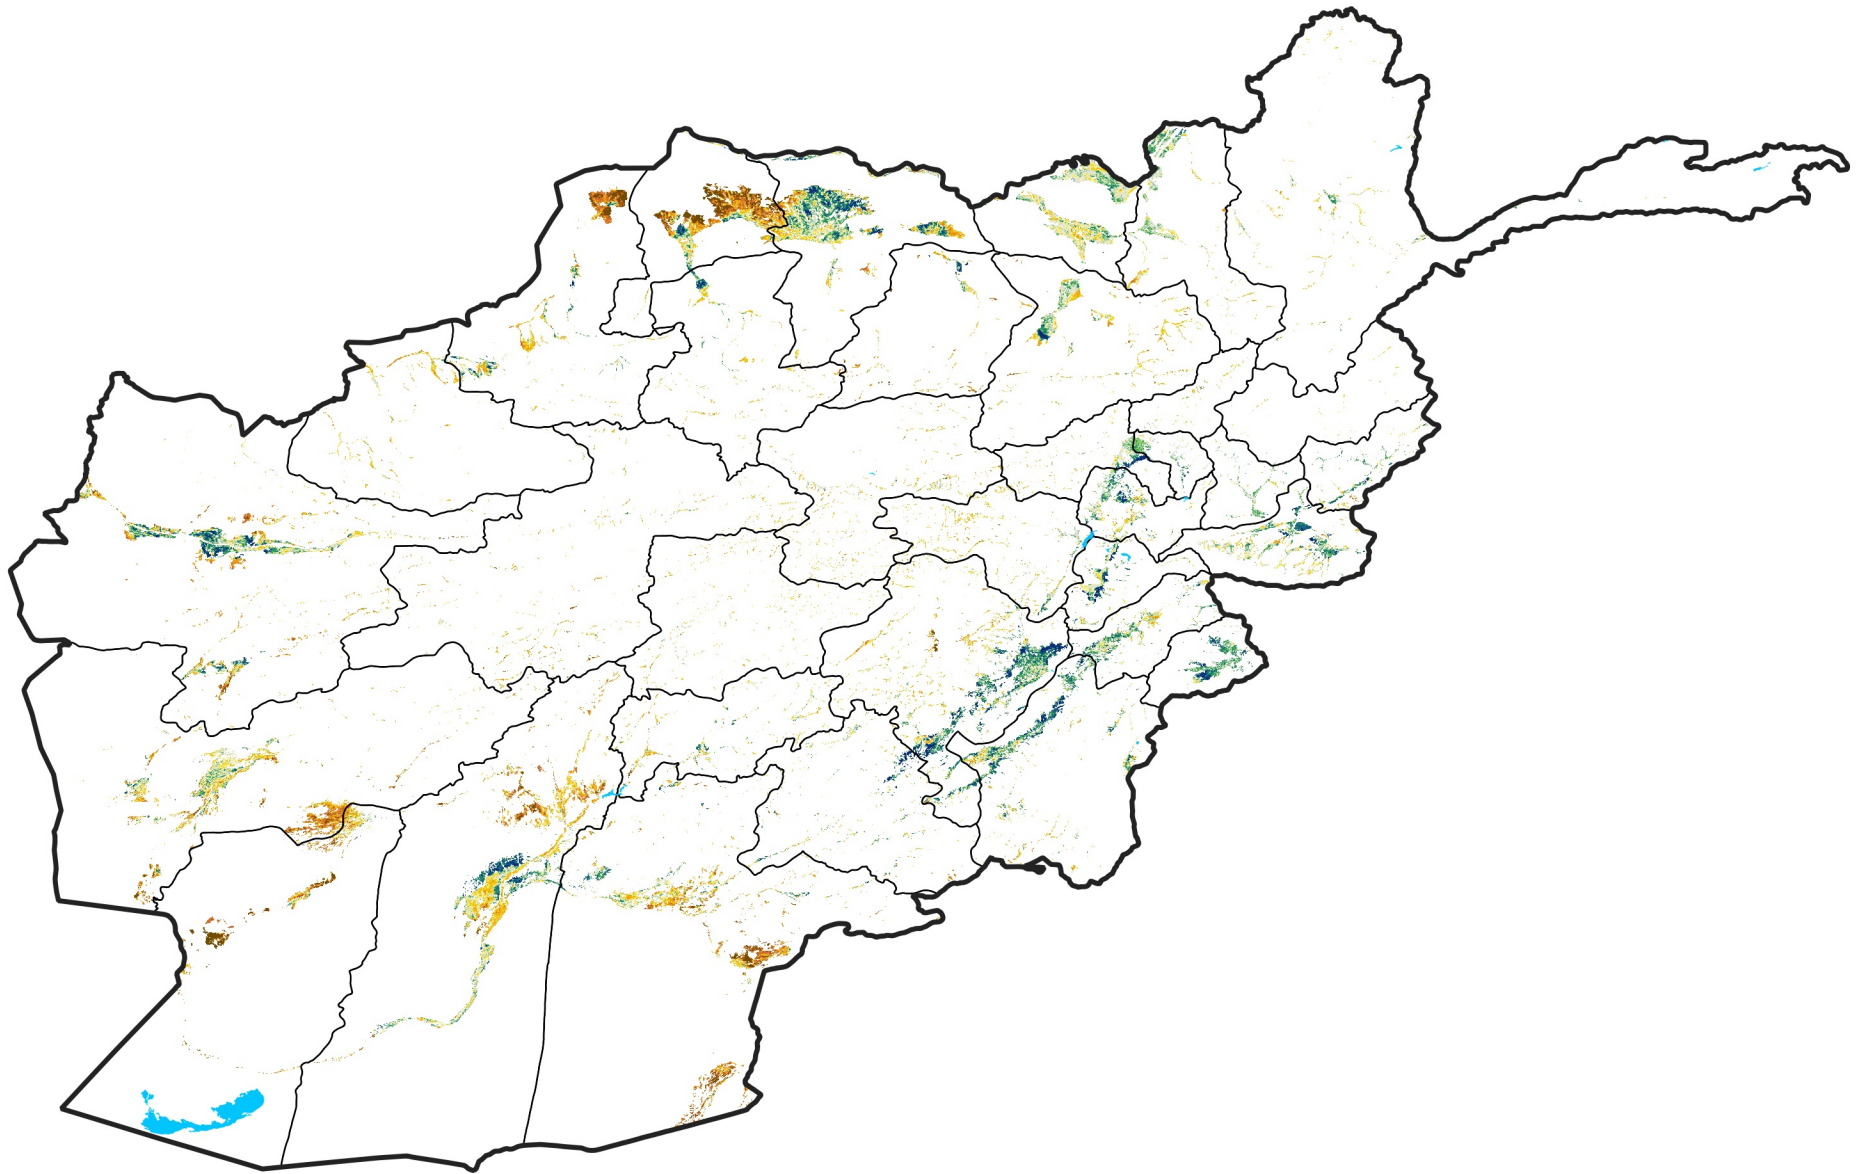

Afghanistan Irrigated Agricultural Areas

Percent of Mean NDVI

2025 / mean (2003 - 2022)

Period 18 / June 21 - 30, 2025

Percent of Normal