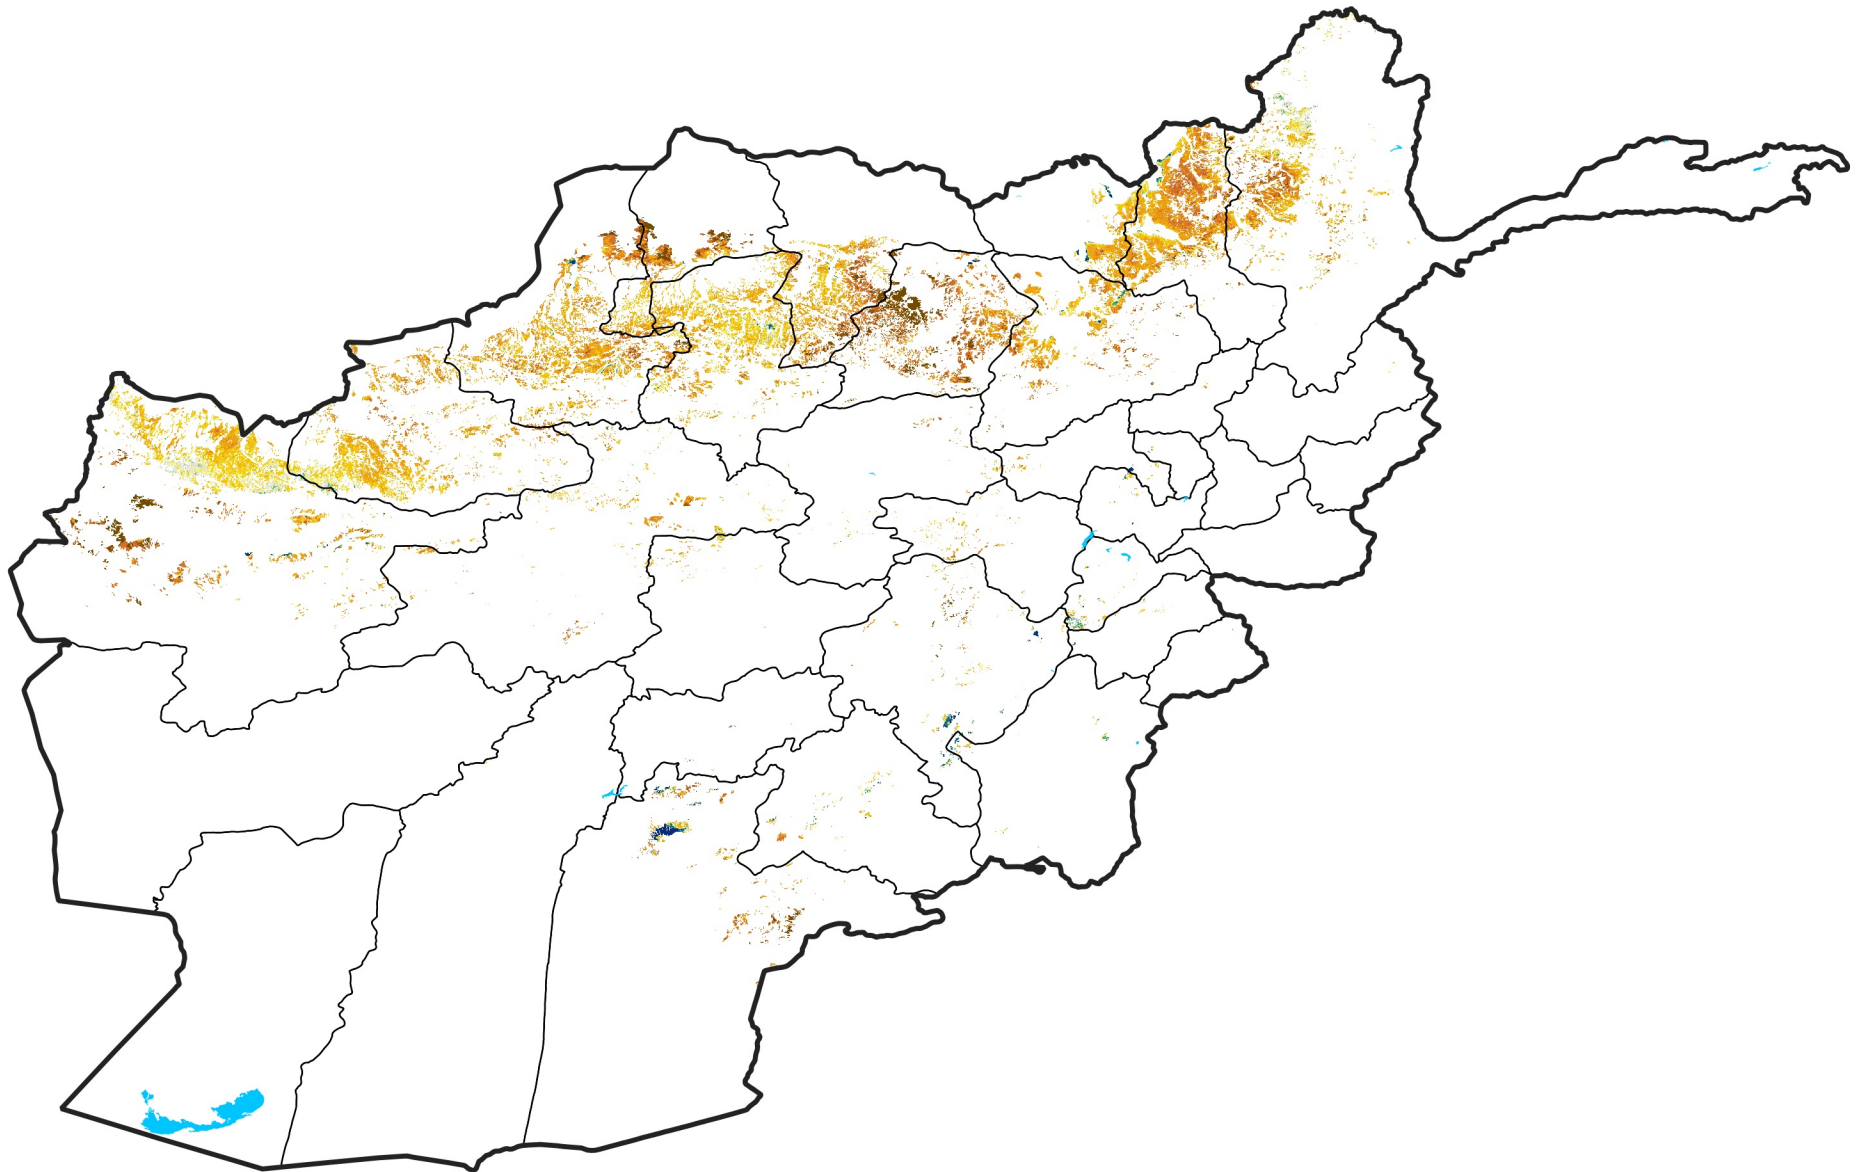

Afghanistan Rainfed Agricultural Areas

Percent of Mean NDVI

2025 / mean (2003 - 2022)

Period 18 / June 21 - 30, 2025

Percent of Normal