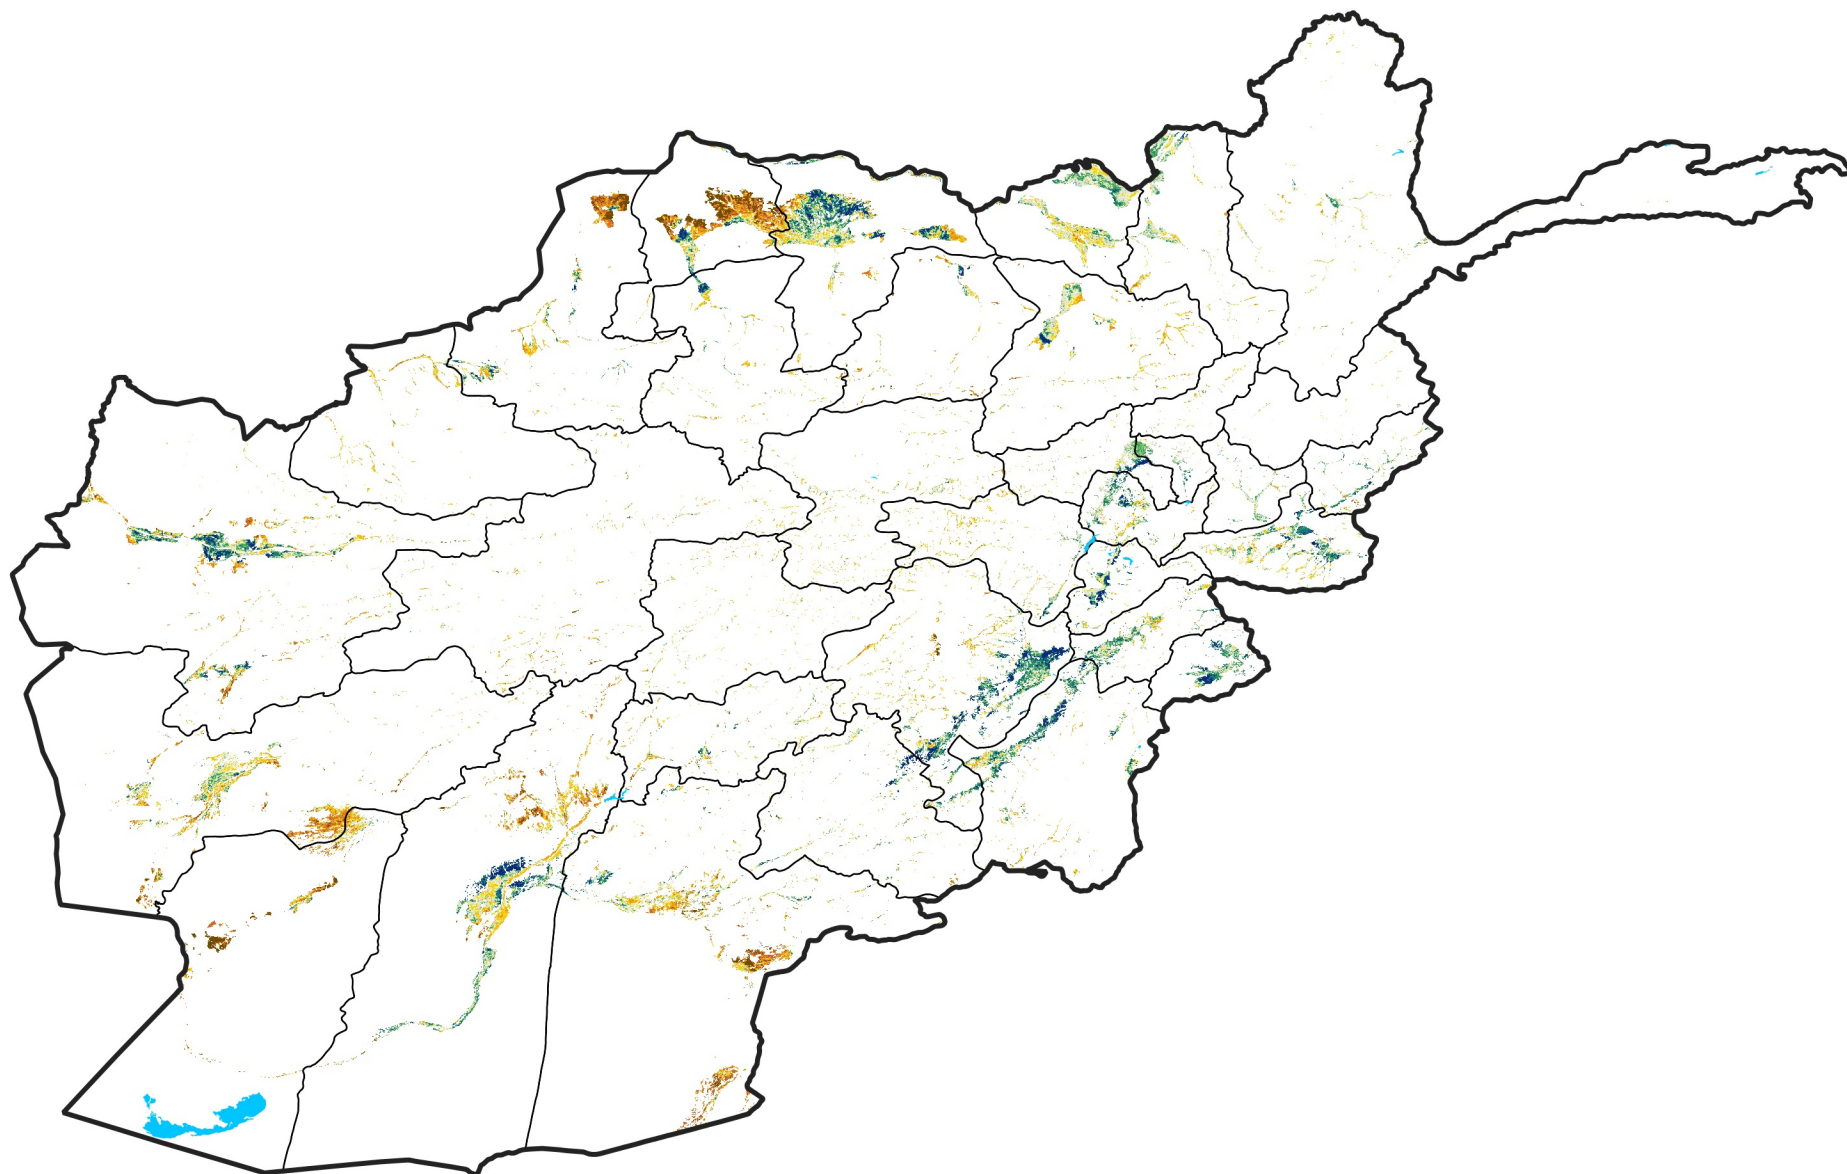

Afghanistan Irrigated Agricultural Areas

Percent of Mean NDVI

2025 / mean (2003 - 2022)

Period 19 / July 01 - 10, 2025

Percent of Normal