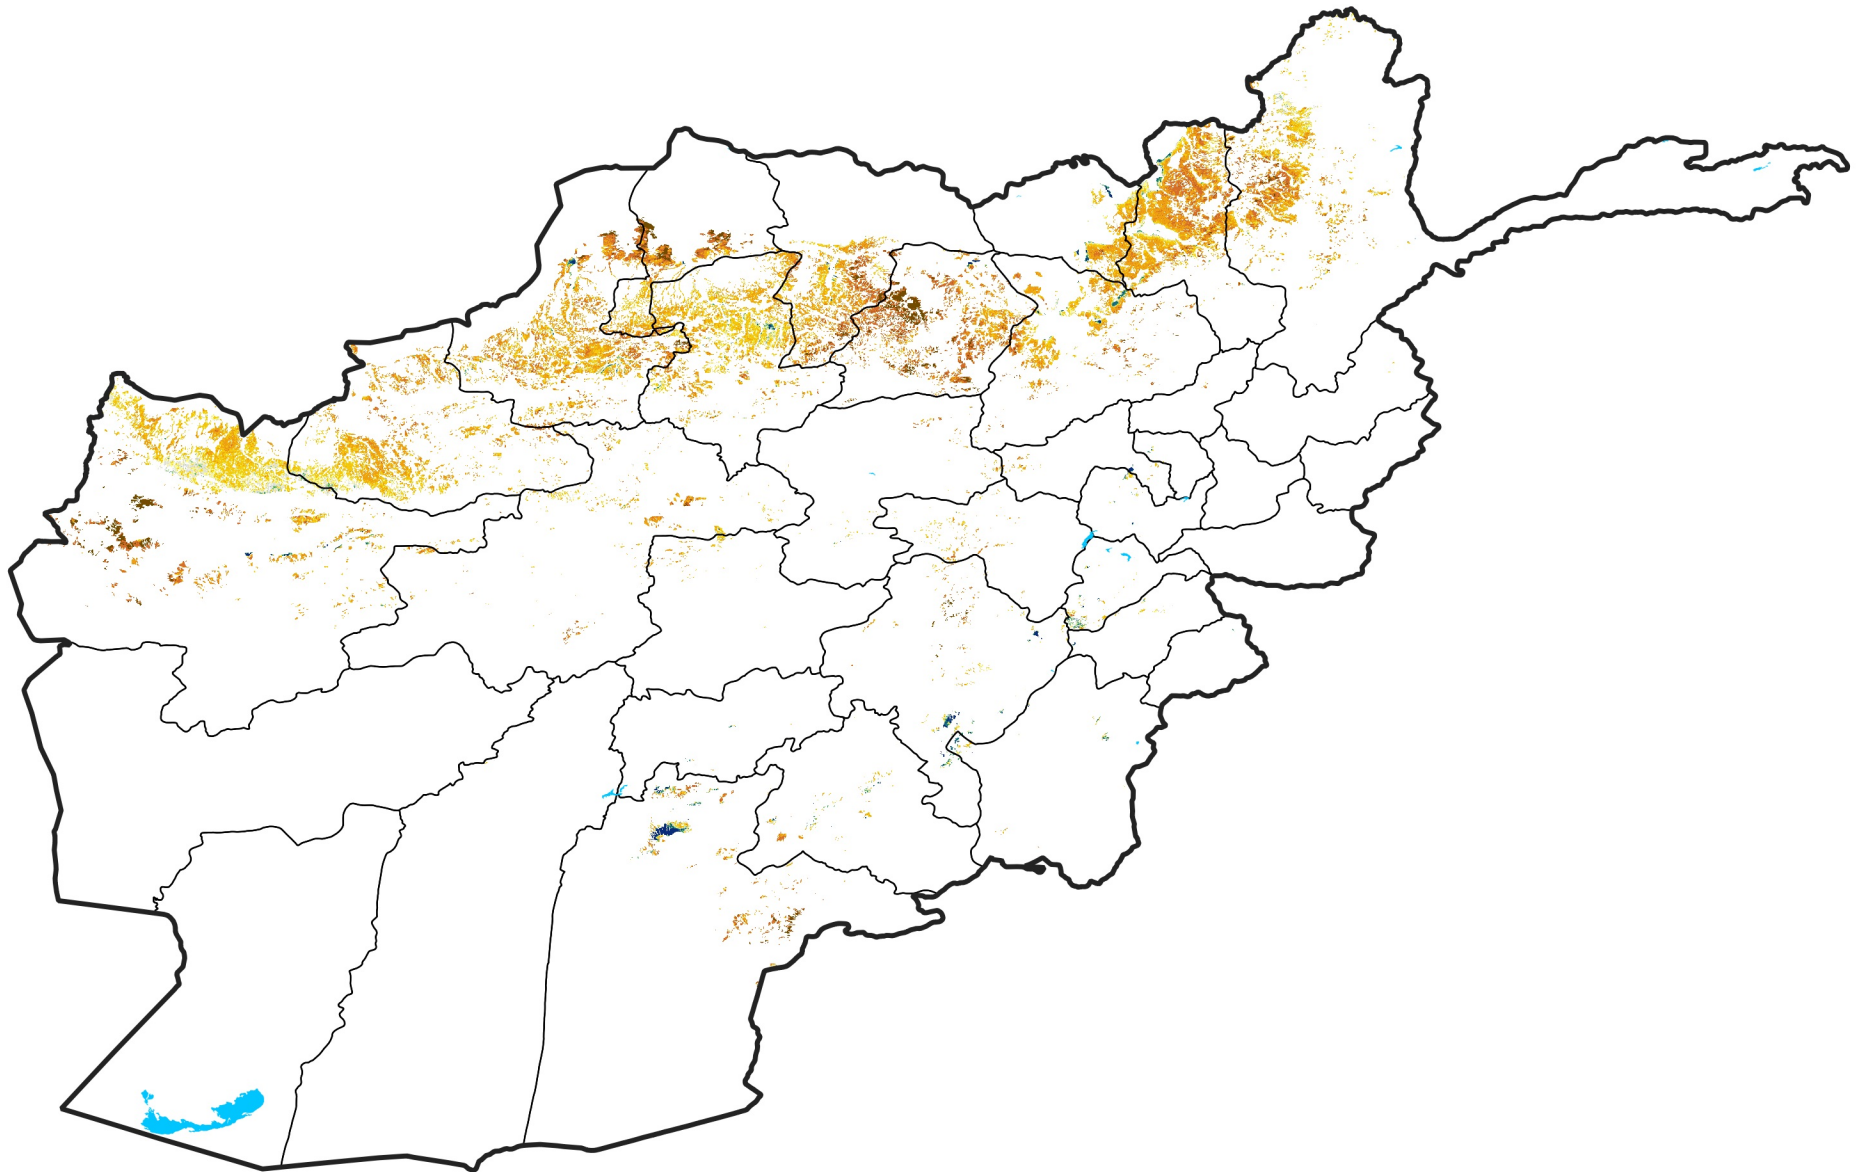

Afghanistan Rainfed Agricultural Areas

Percent of Mean NDVI

2025 / mean (2003 - 2022)

Period 19 / July 01 - 10, 2025

Percent of Normal