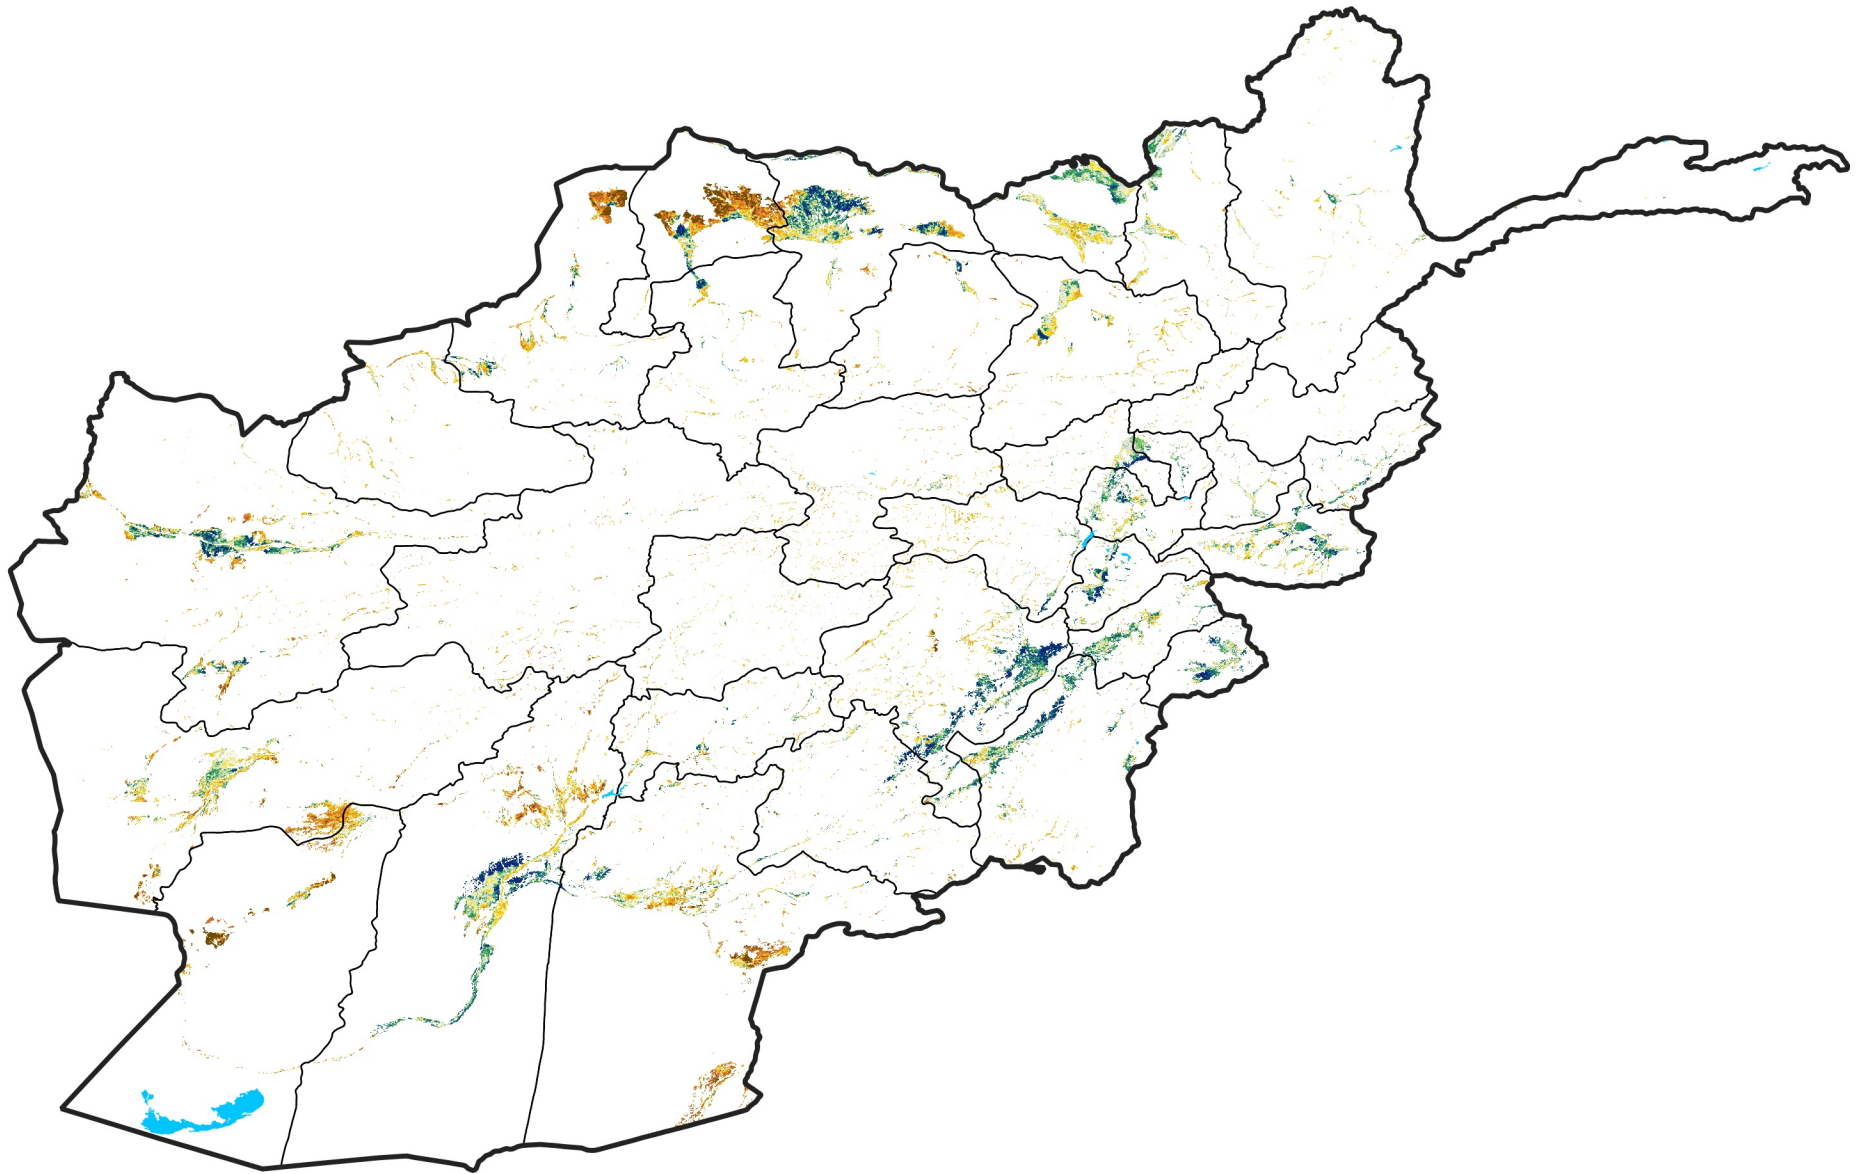

Afghanistan Irrigated Agricultural Areas

Percent of Mean NDVI

2025 / mean (2003 - 2022)

Period 20 / July 11 - 20, 2025

Percent of Normal