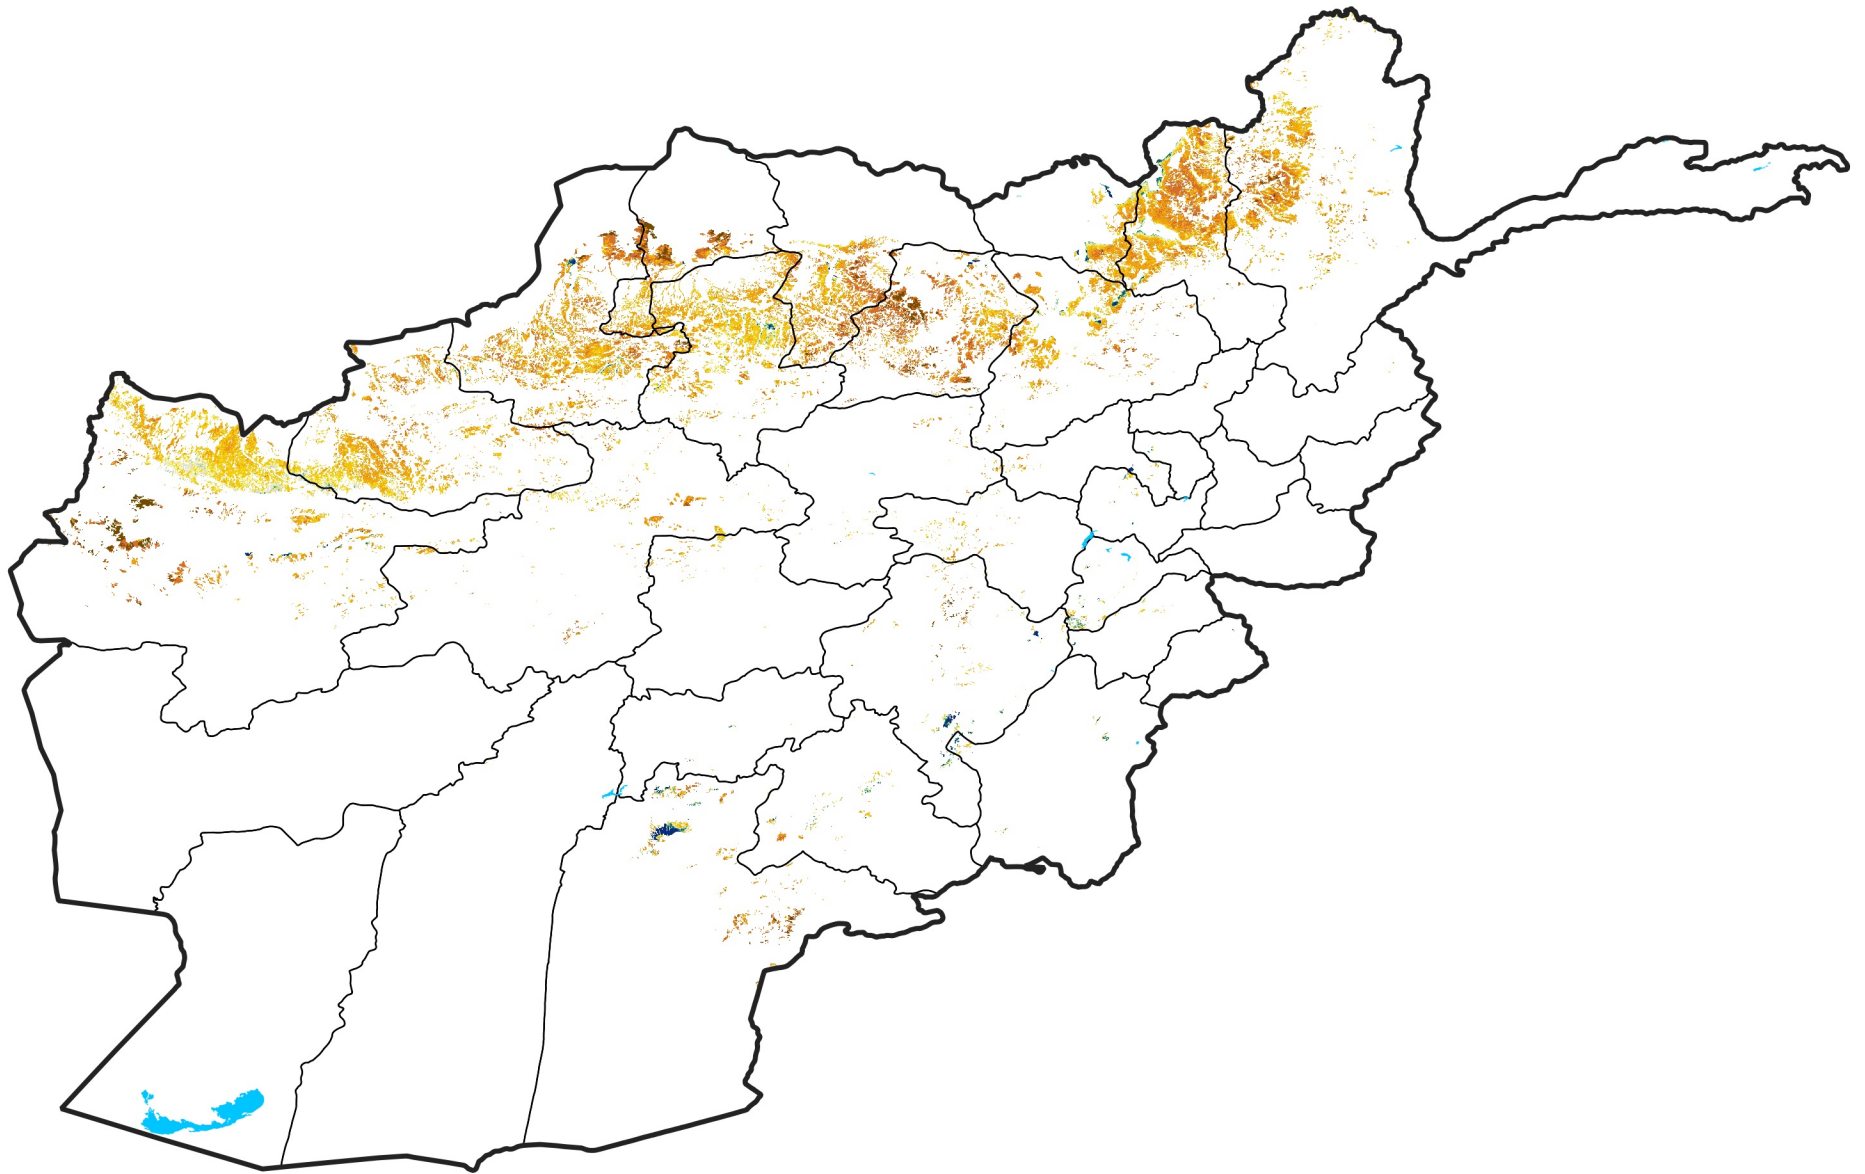

Afghanistan Rainfed Agricultural Areas

Percent of Mean NDVI

2025 / mean (2003 - 2022)

Period 20 / July 11 - 20, 2025

Percent of Normal