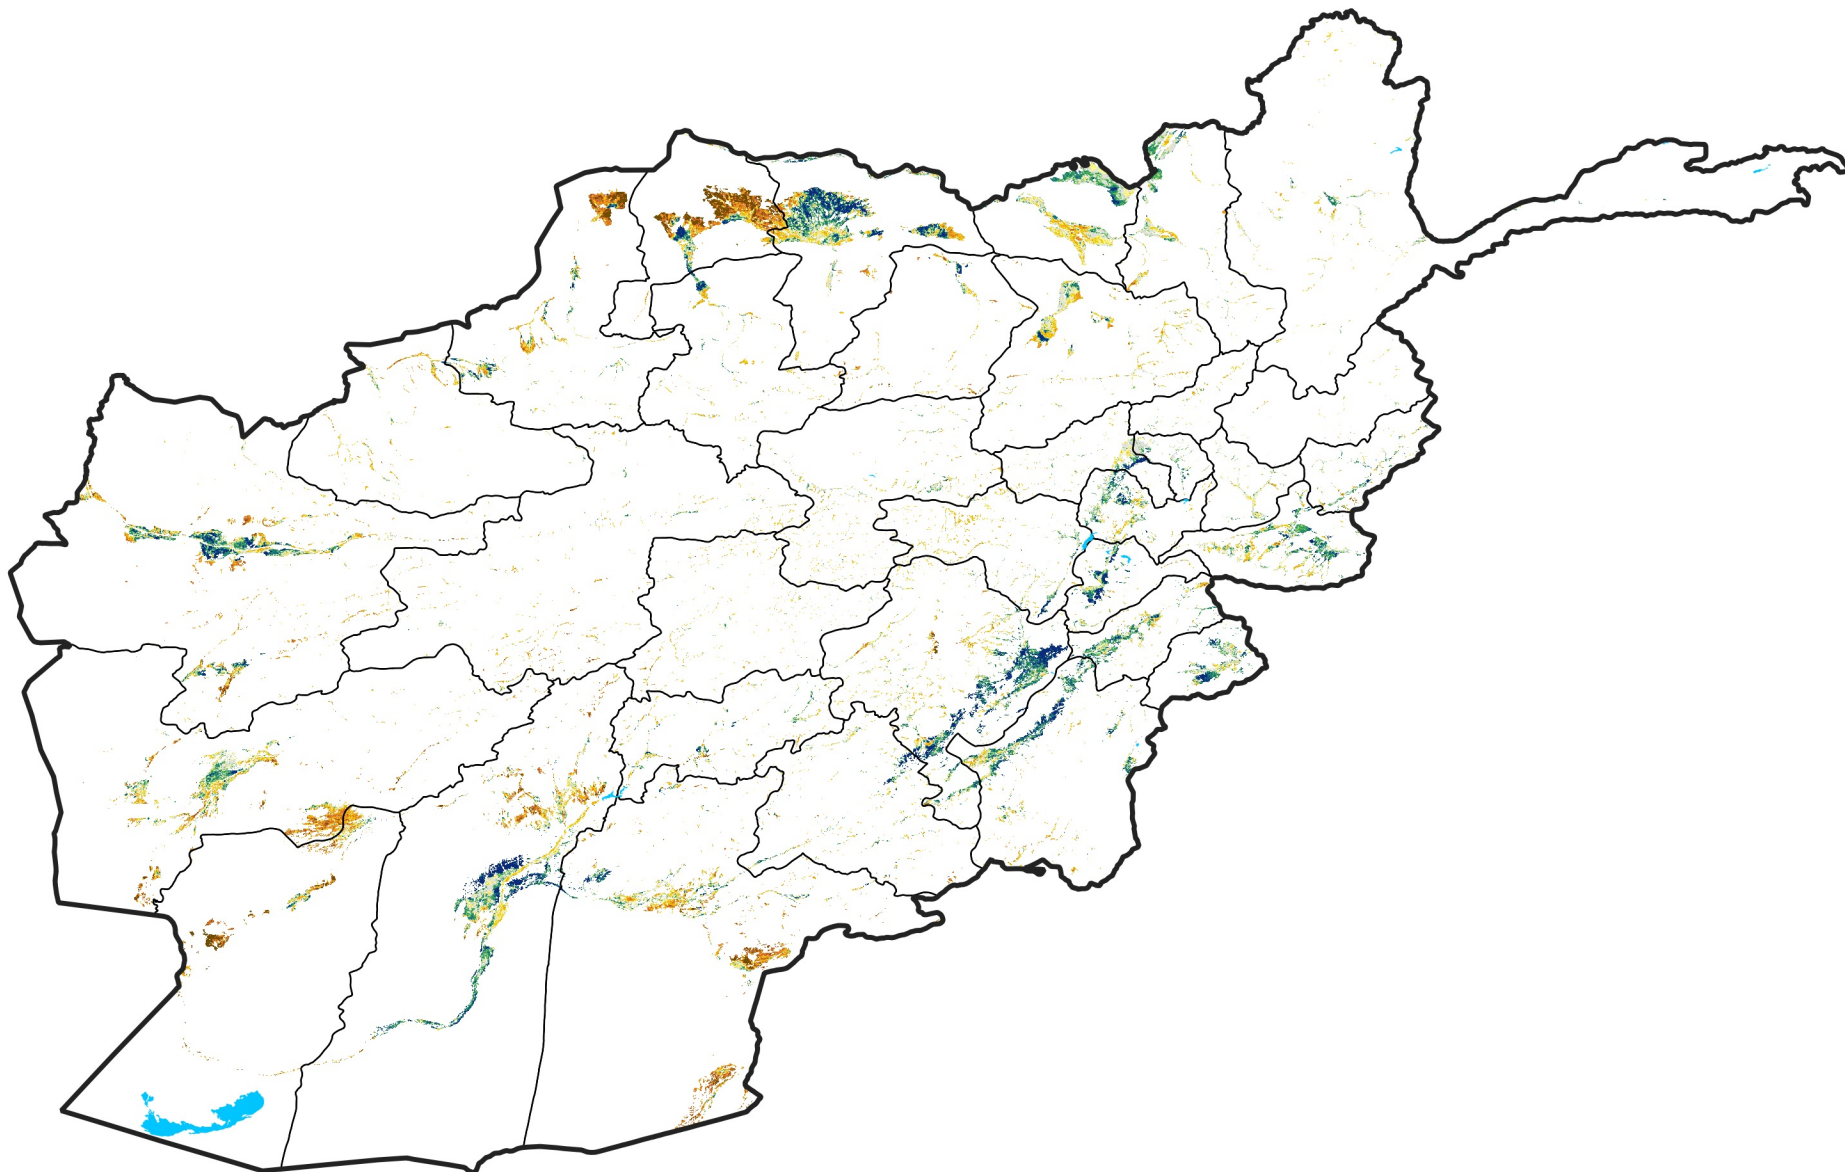

Afghanistan Irrigated Agricultural Areas

Percent of Mean NDVI

2025 / mean (2003 - 2022)

Period 21 / July 21 - 31, 2025

Percent of Normal