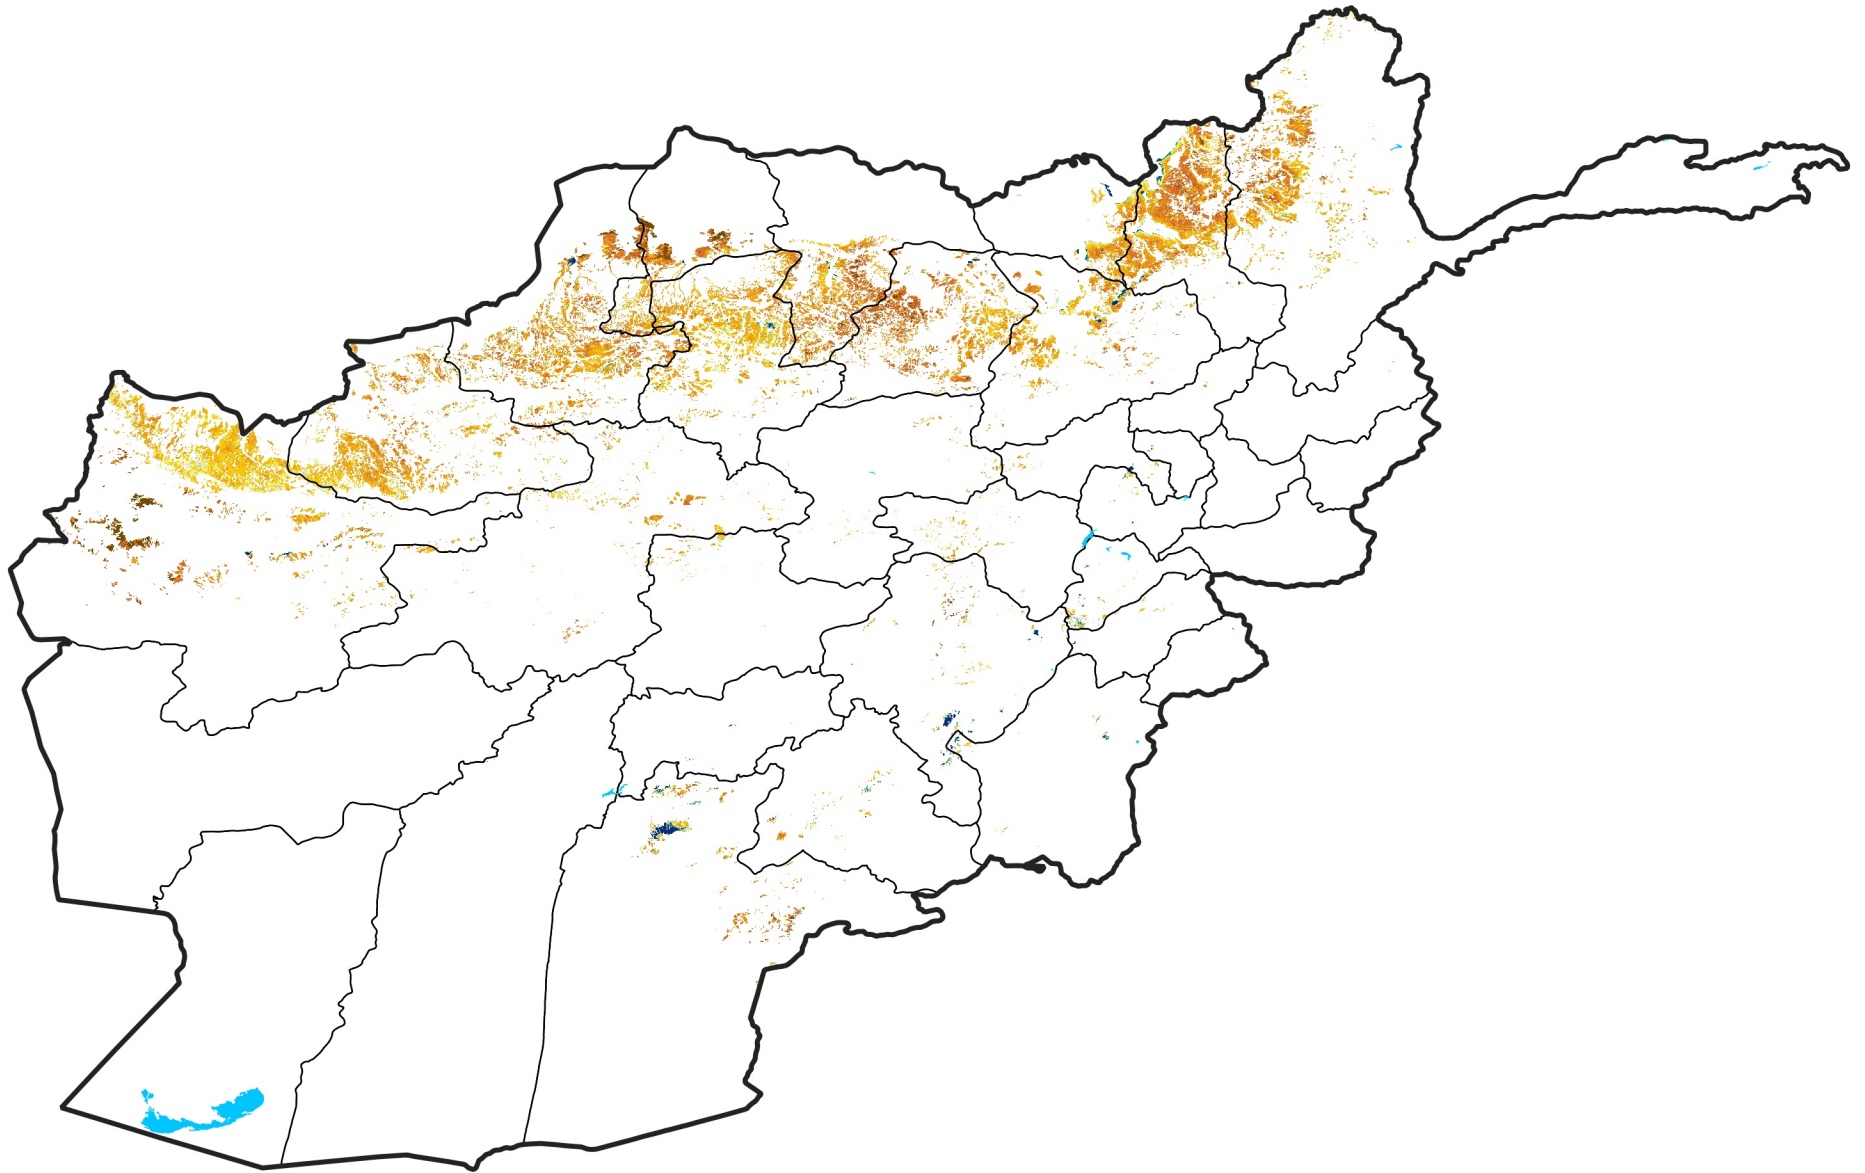

Afghanistan Rainfed Agricultural Areas

Percent of Mean NDVI

2025 / mean (2003 - 2022)

Period 22 / August 01 - 10, 2025

Percent of Normal