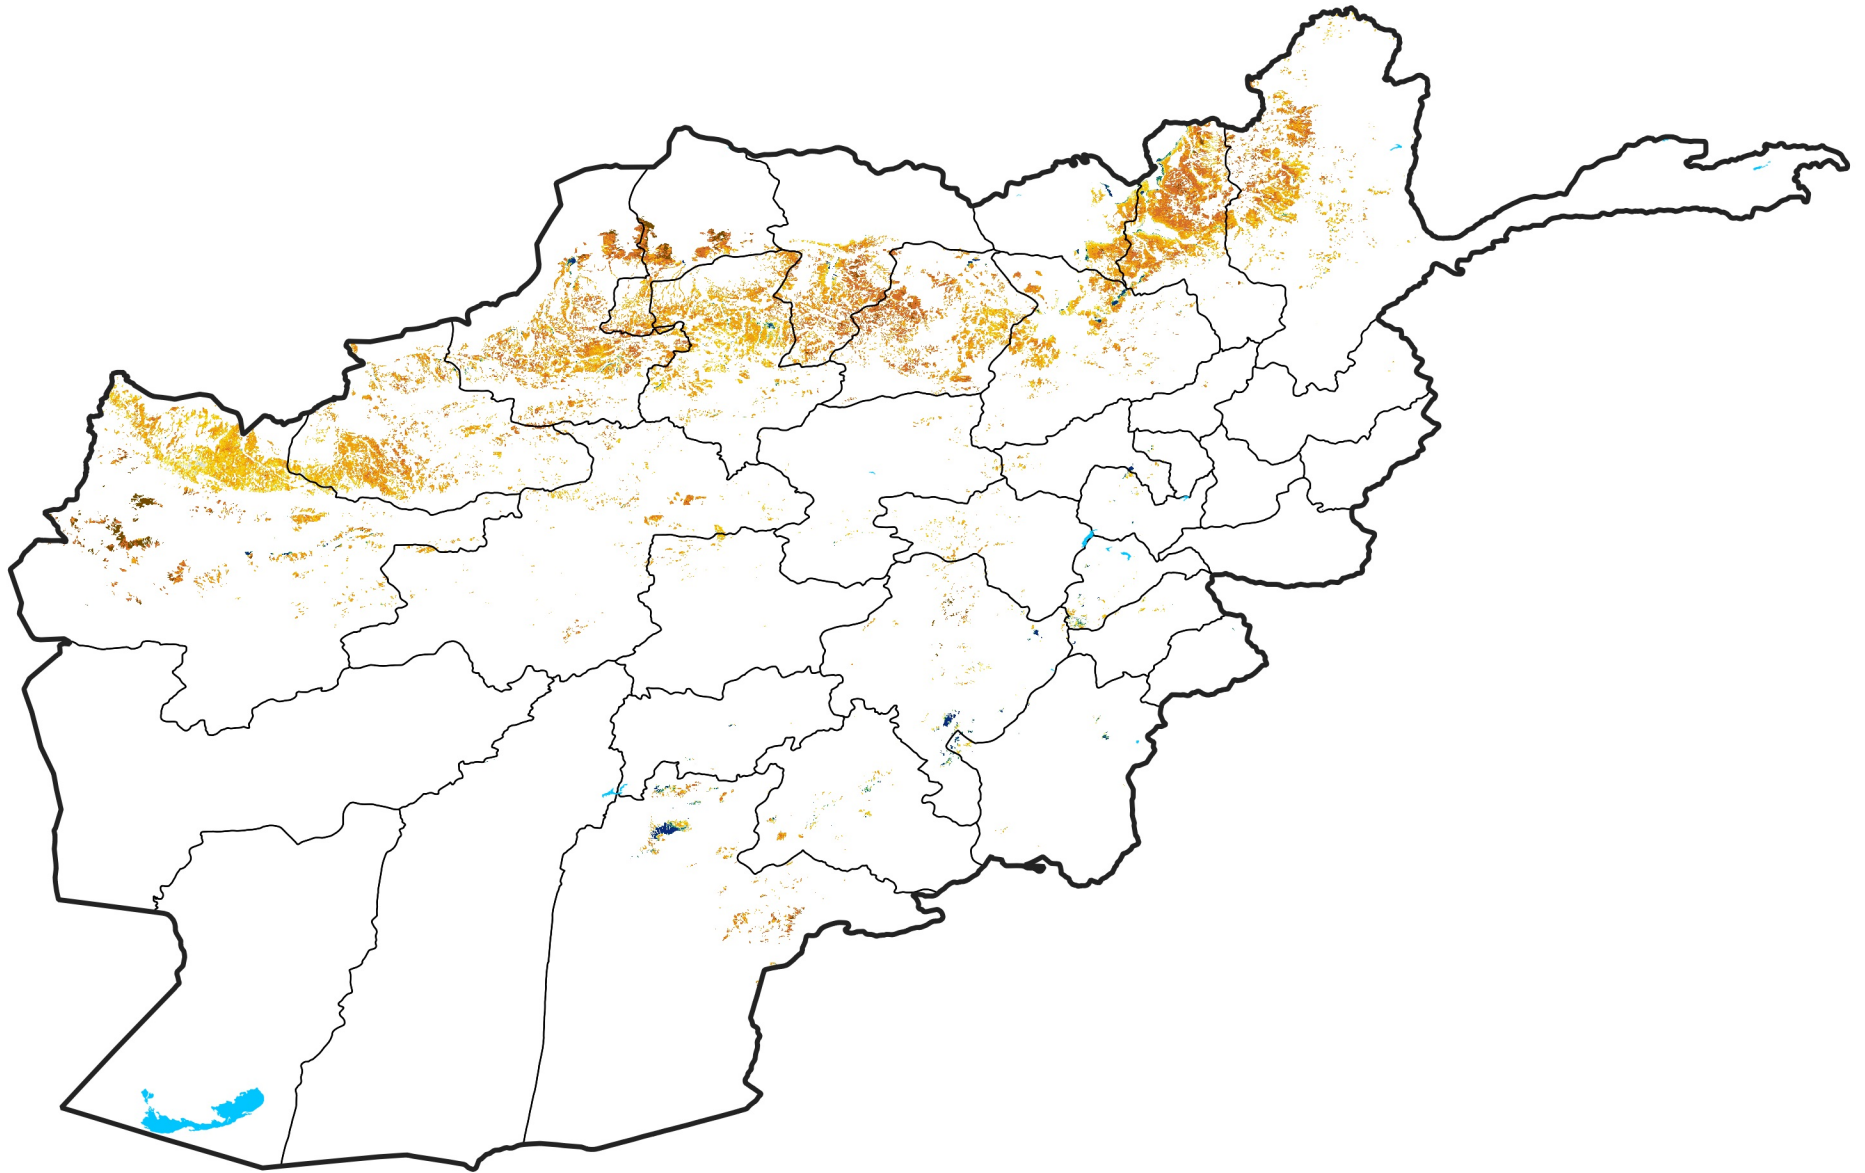

Afghanistan Rainfed Agricultural Areas

Percent of Mean NDVI

2025 / mean (2003 - 2022)

Period 23 / August 11 - 20, 2025

Percent of Normal