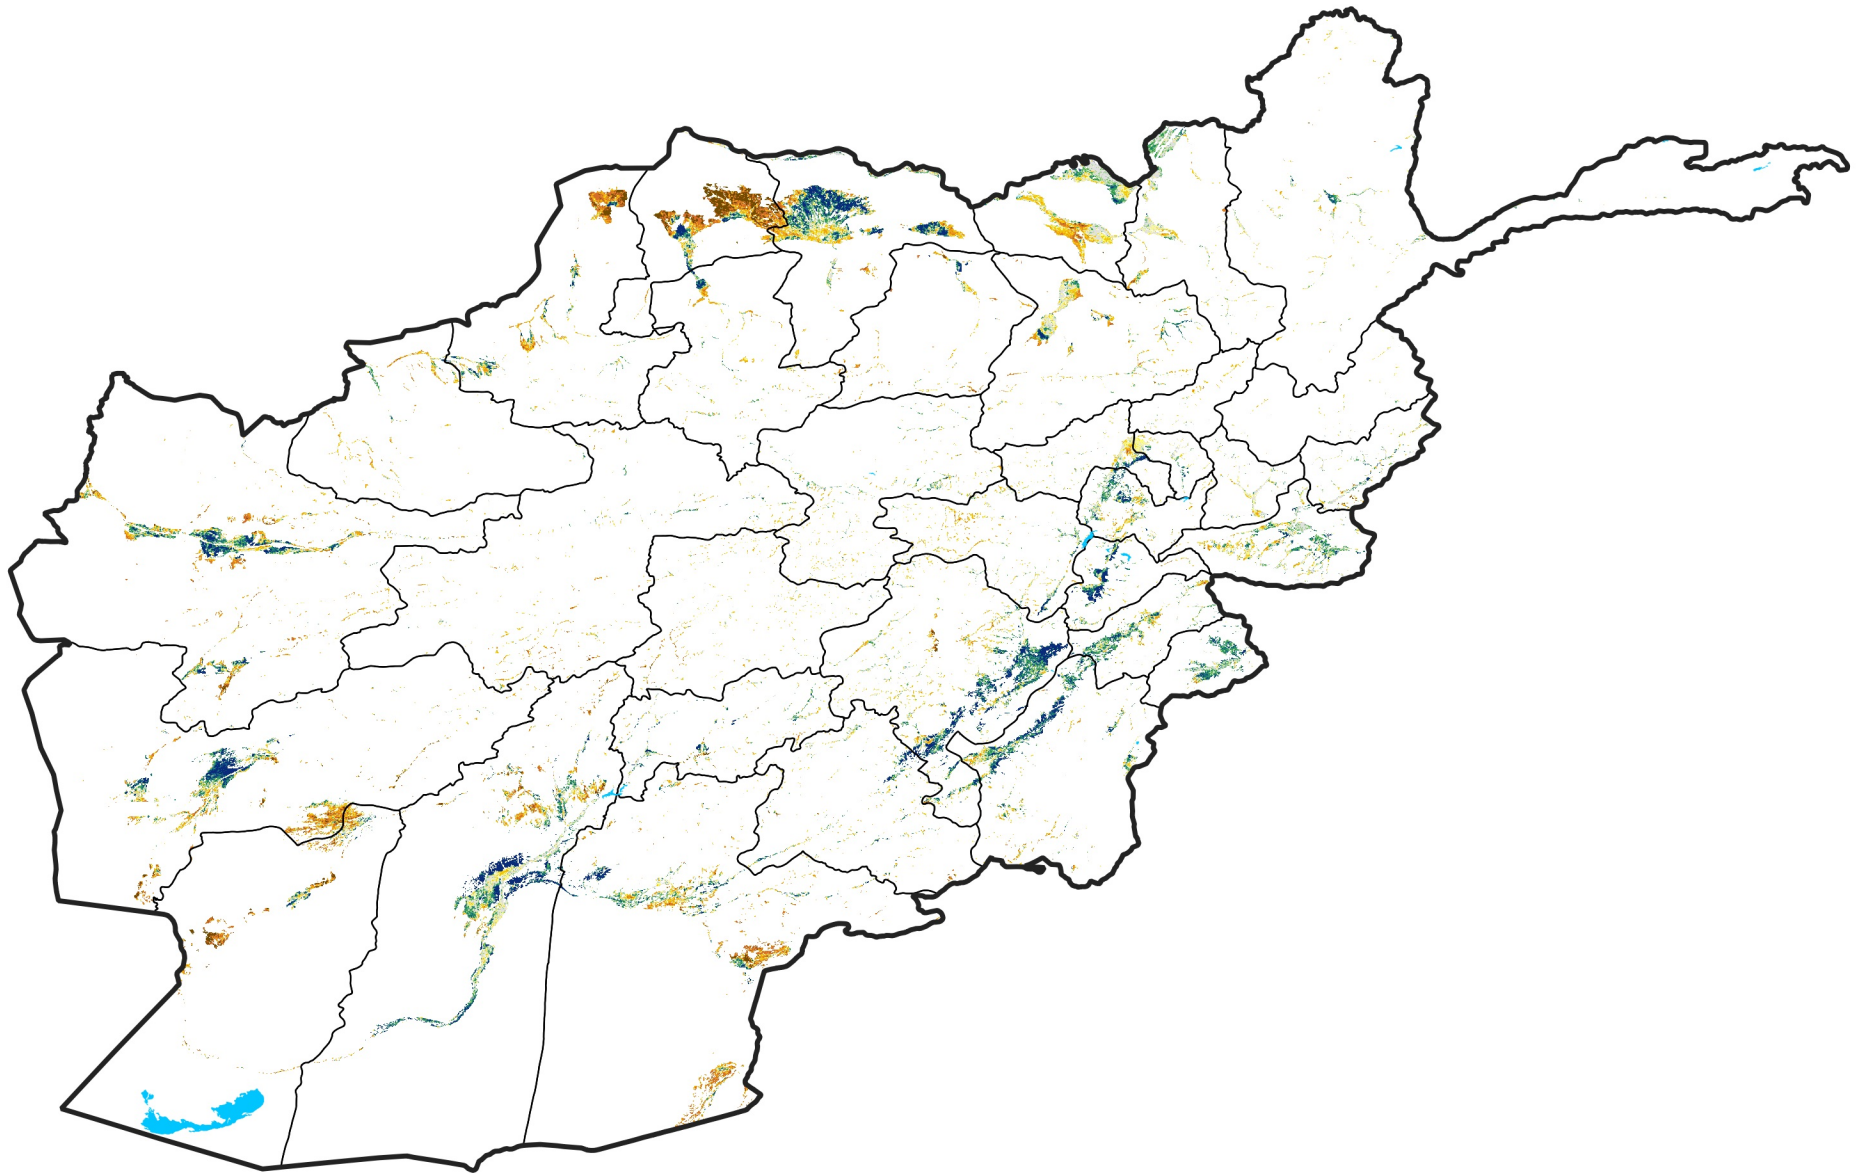

Afghanistan Irrigated Agricultural Areas

Percent of Mean NDVI

2025 / mean (2003 - 2022)

Period 24 / August 21 - 31, 2025

Percent of Normal