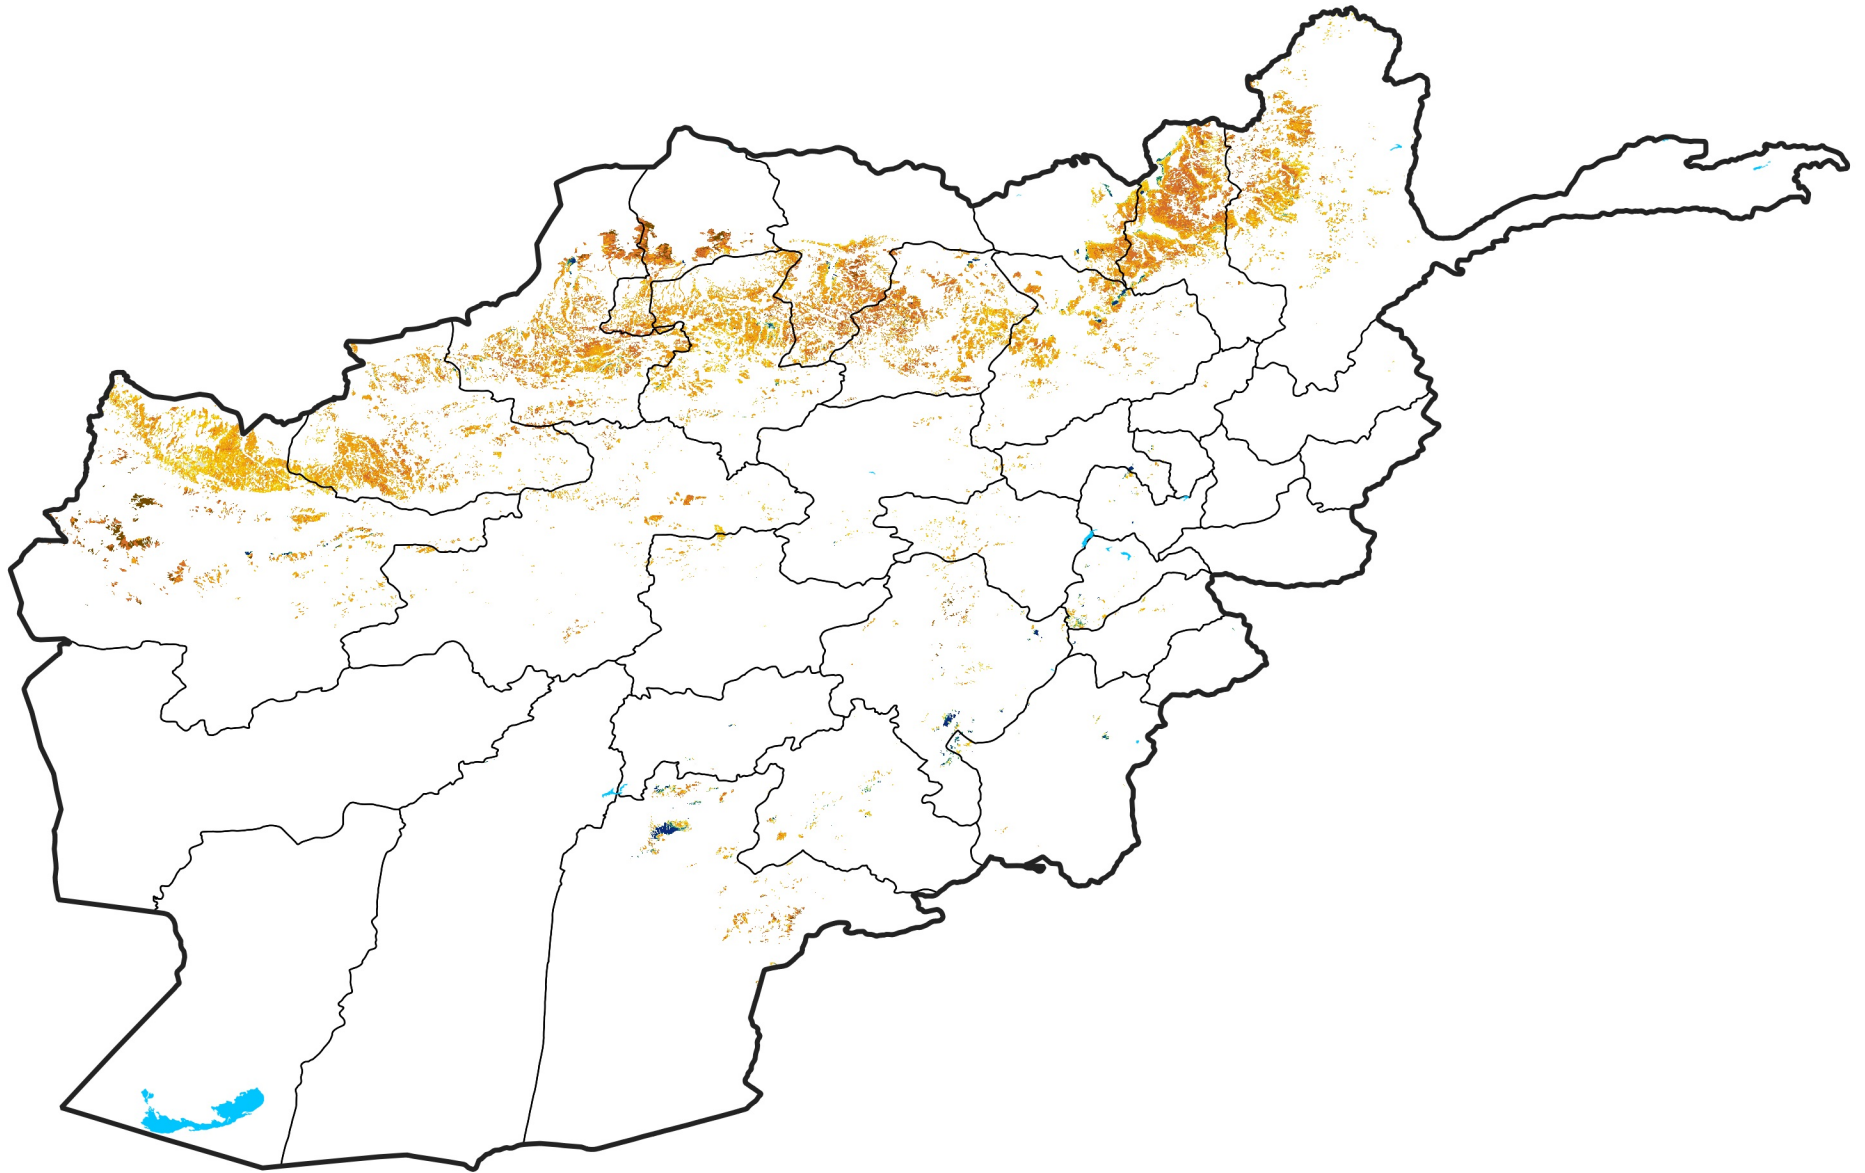

Afghanistan Rainfed Agricultural Areas

Percent of Mean NDVI

2025 / mean (2003 - 2022)

Period 25 / September 01 - 10, 2025

Percent of Normal