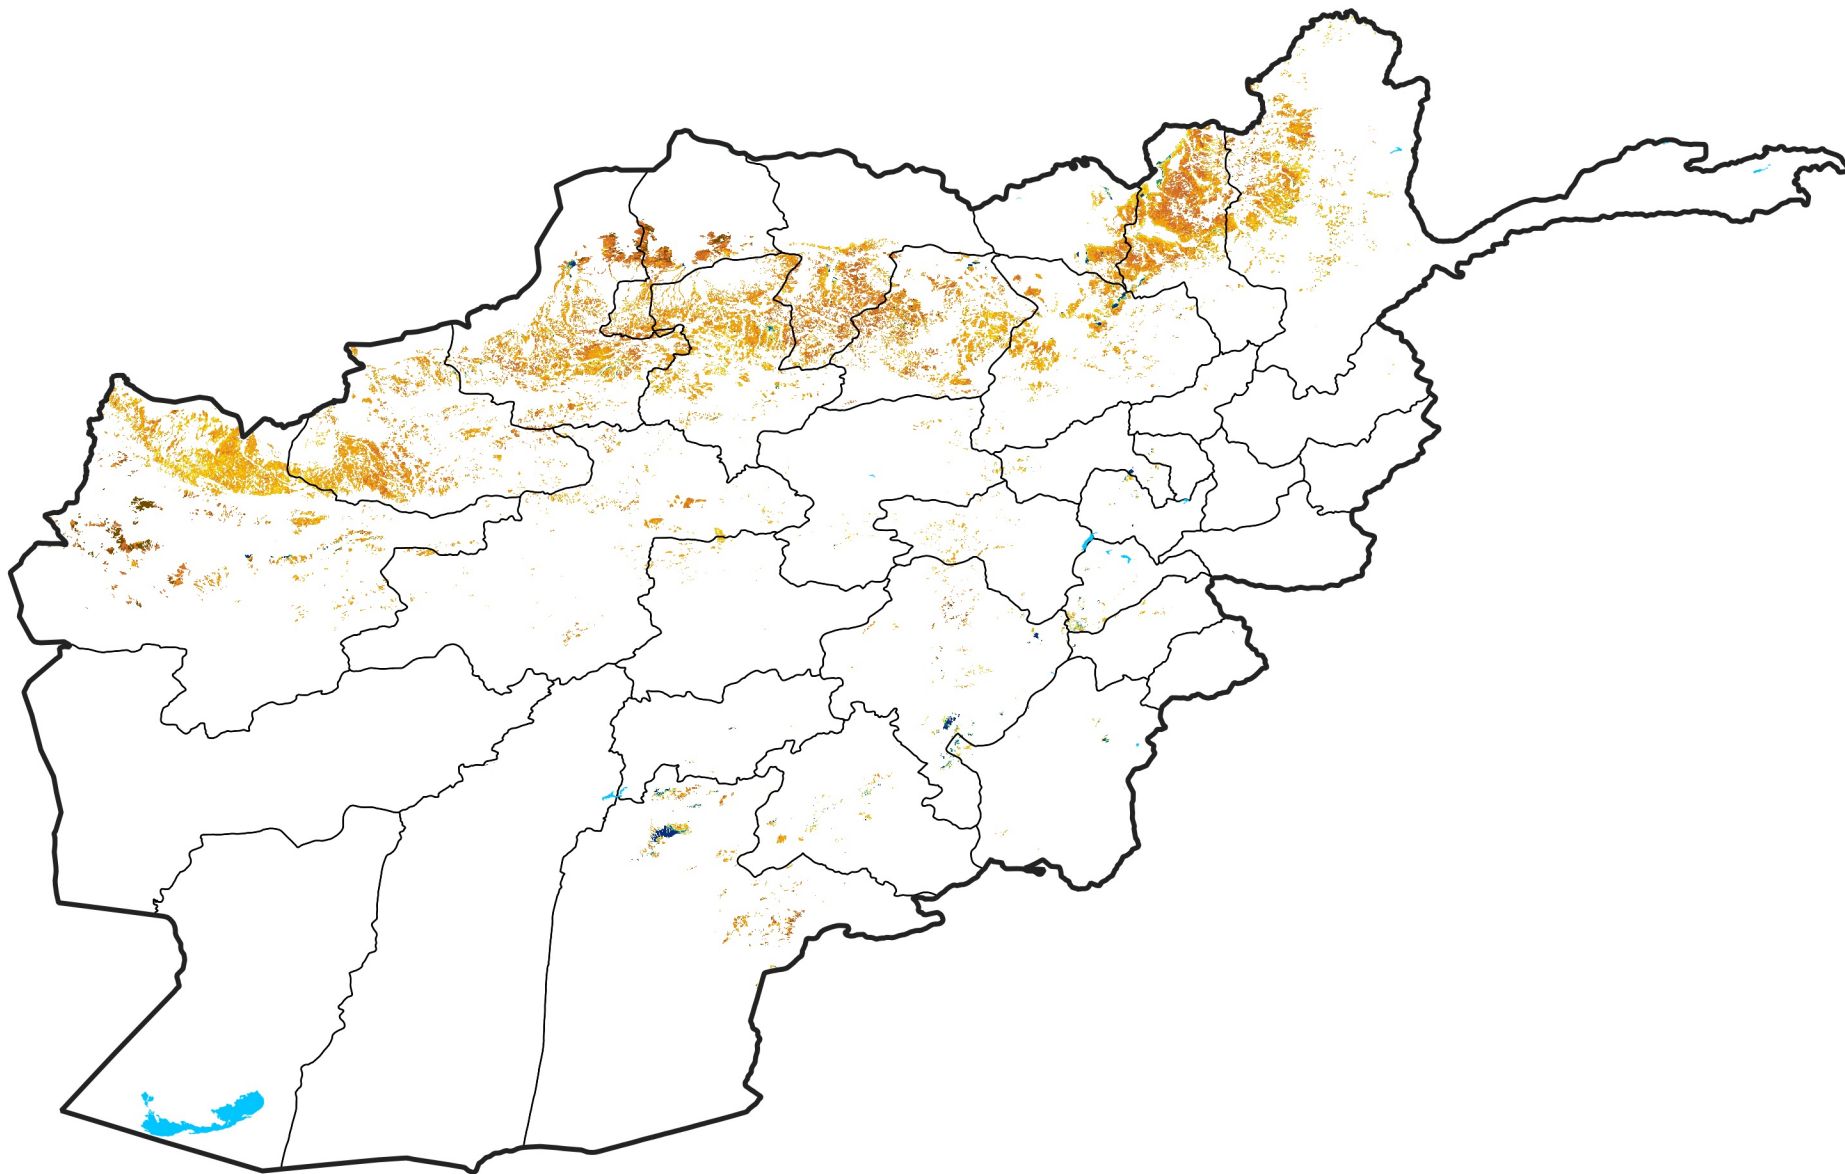

Afghanistan Rainfed Agricultural Areas

Percent of Mean NDVI

2025 / mean (2003 - 2022)

Period 26 / September 11 - 20, 2025

Percent of Normal