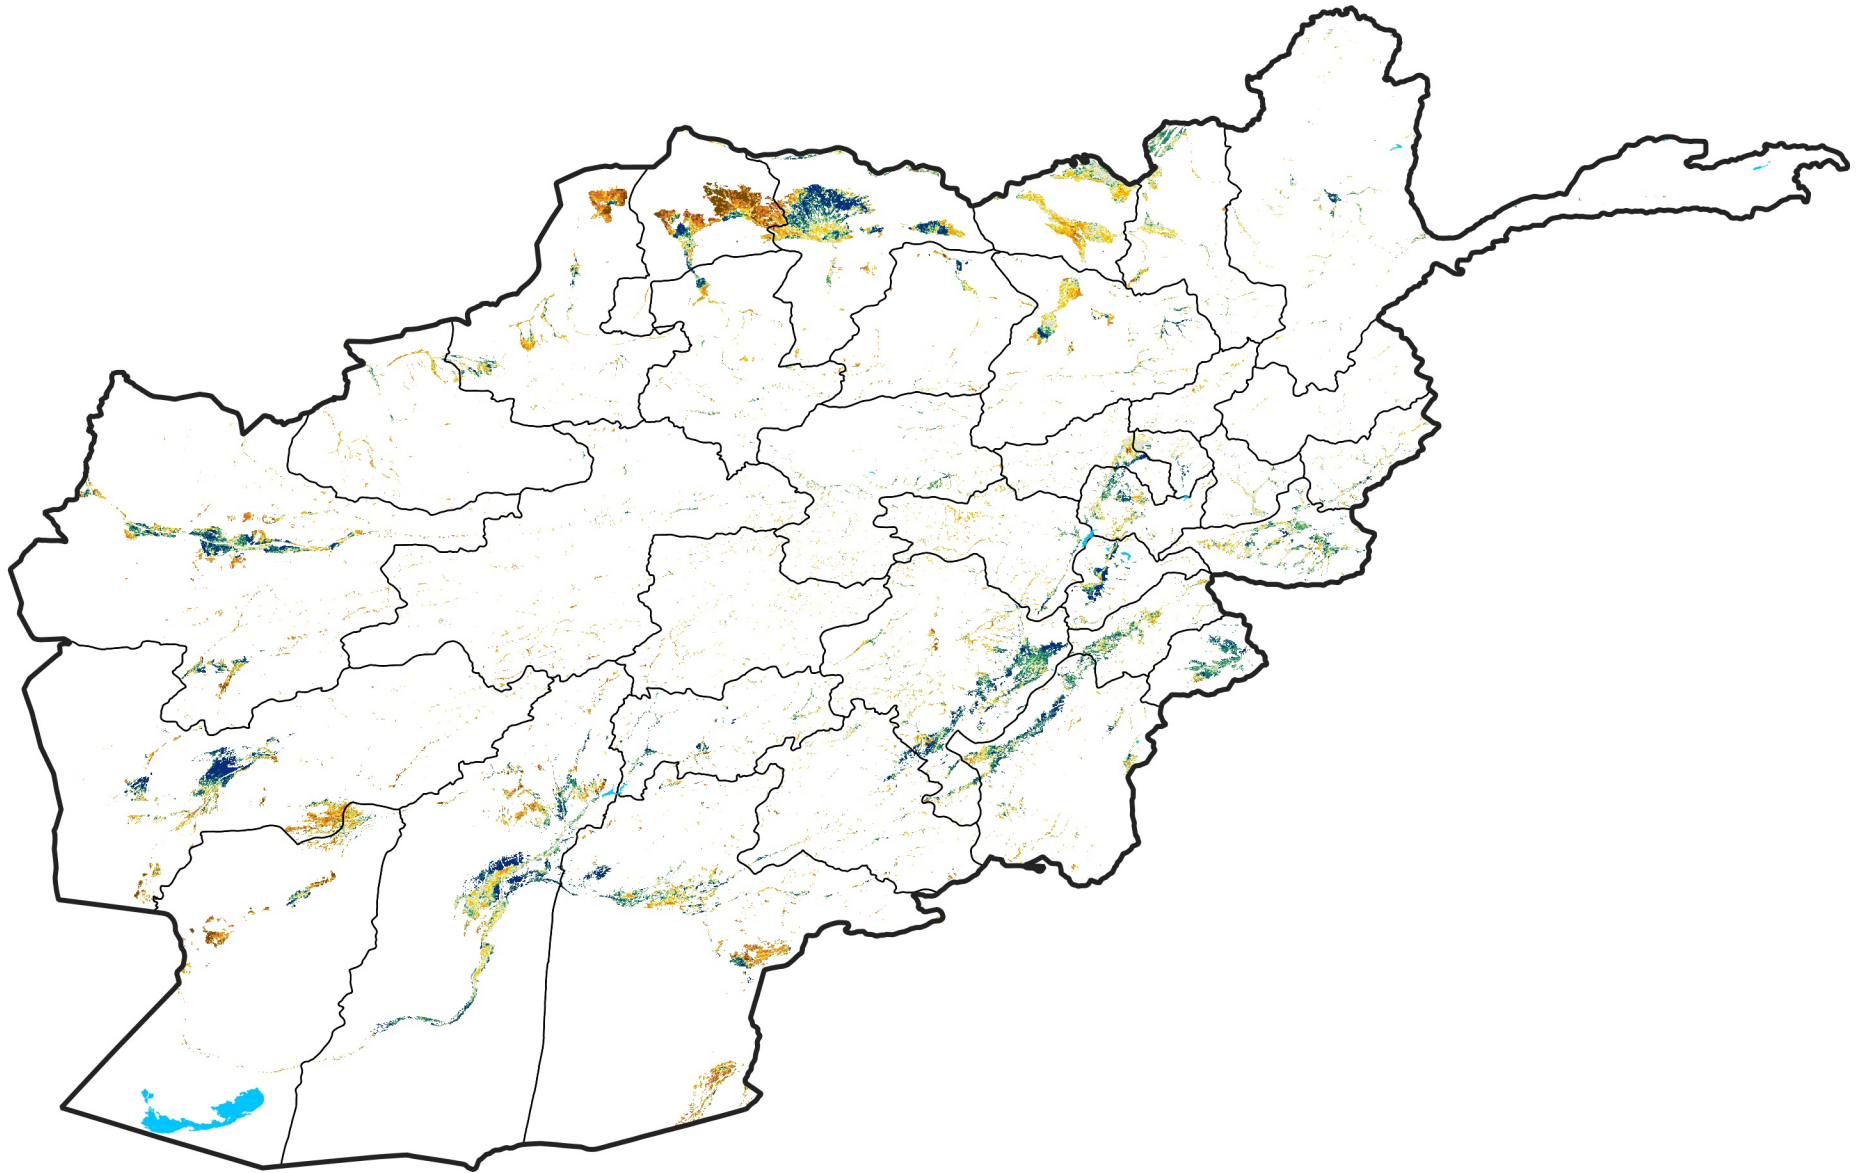

Afghanistan Irrigated Agricultural Areas

Percent of Mean NDVI

2025 / mean (2003 - 2022)

Period 27 / September 21 - 30, 2025

Percent of Normal