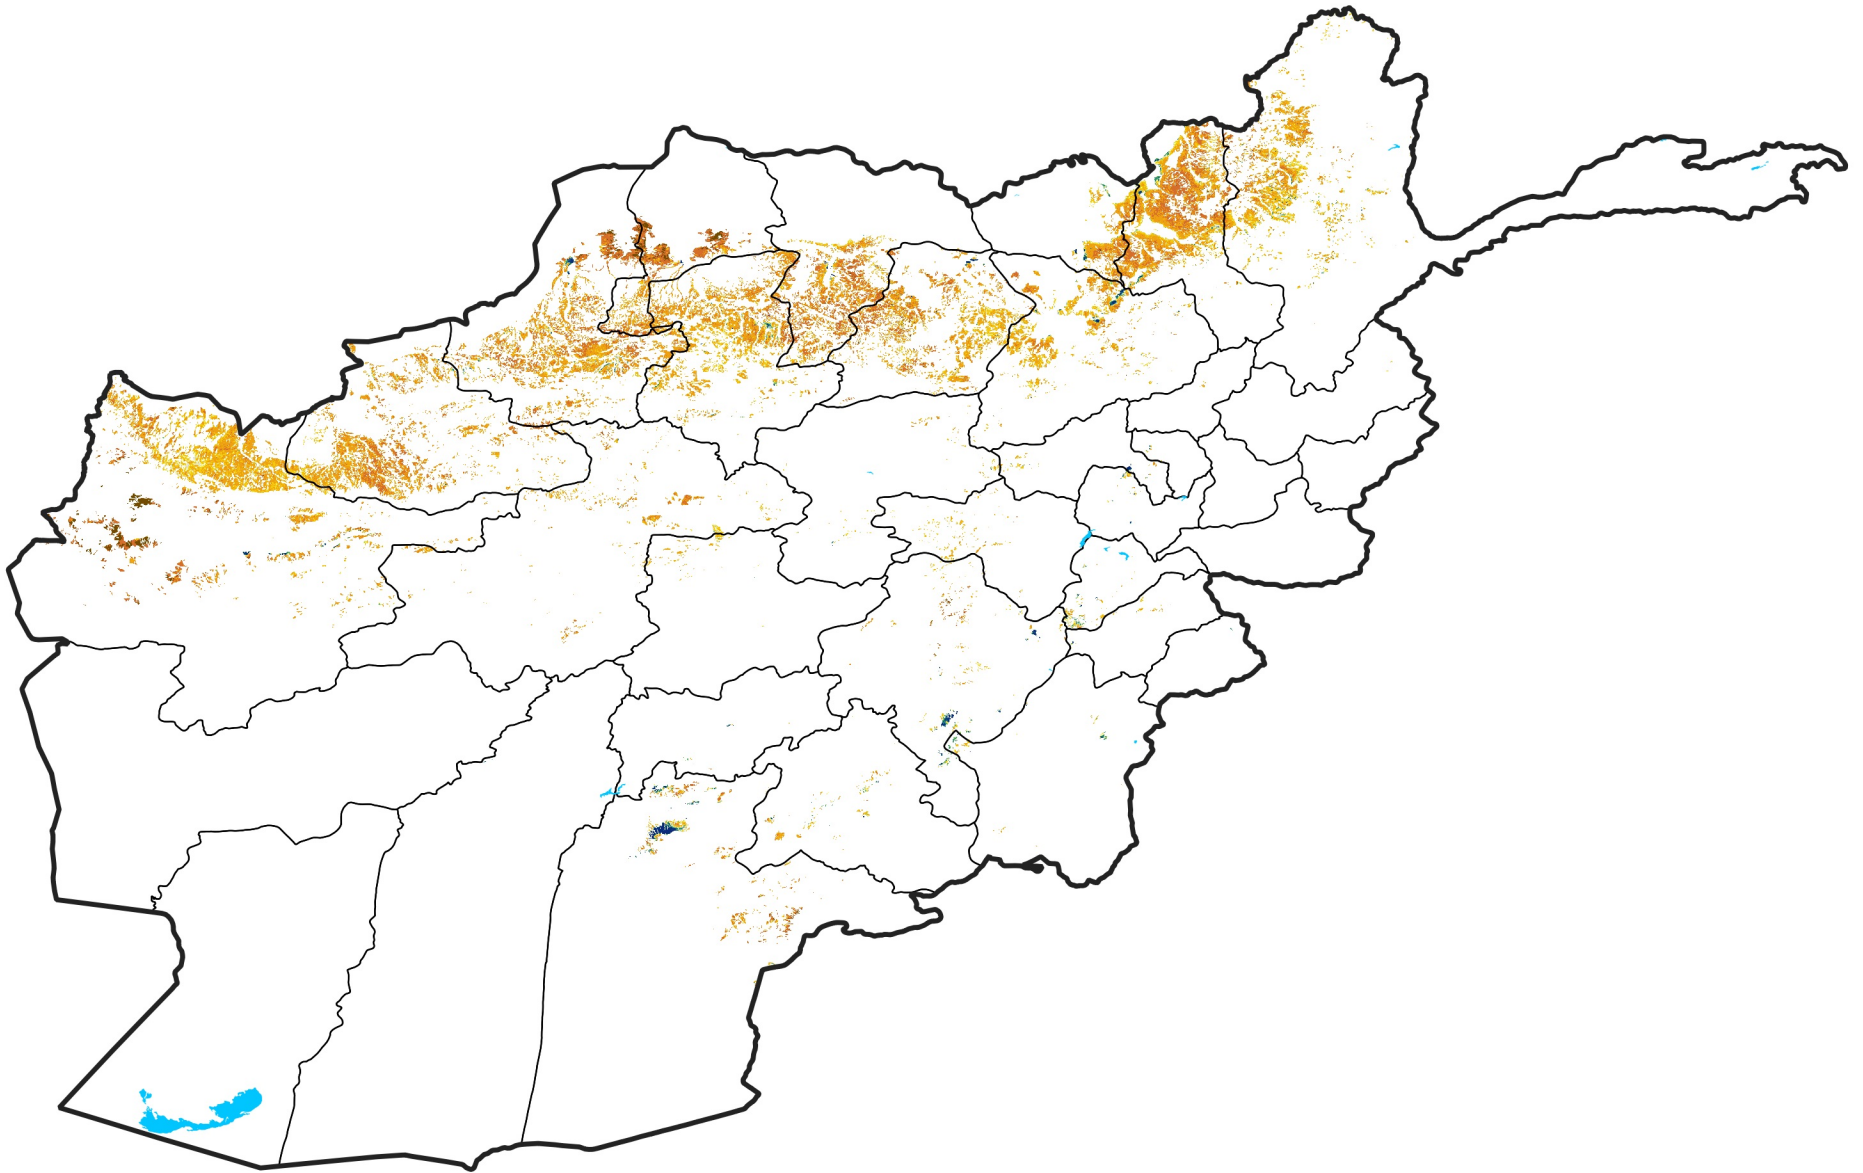

Afghanistan Rainfed Agricultural Areas

Percent of Mean NDVI

2025 / mean (2003 - 2022)

Period 27 / September 21 - 30, 2025

Percent of Normal