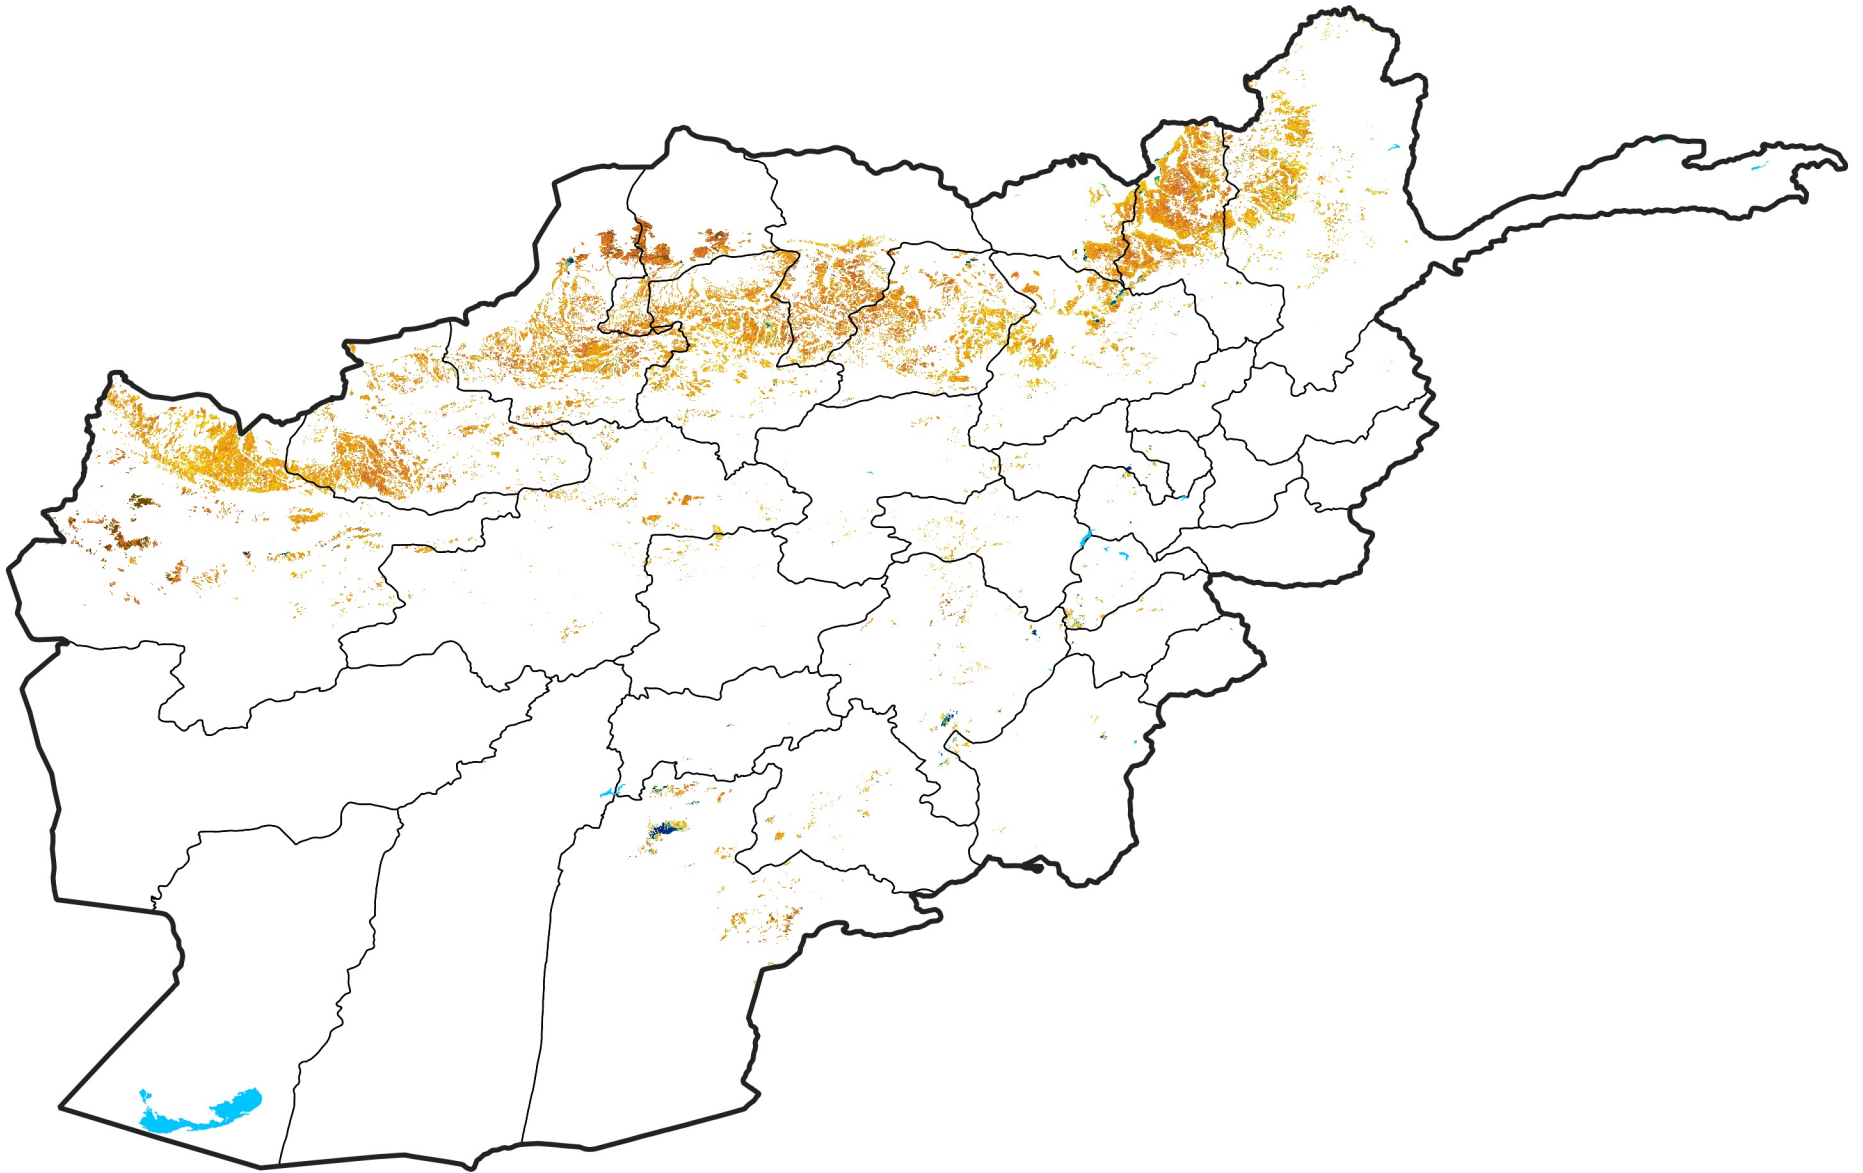

Afghanistan Rainfed Agricultural Areas

Percent of Mean NDVI

2025 / mean (2003 - 2022)

Period 28 / October 01 - 10, 2025

Percent of Normal