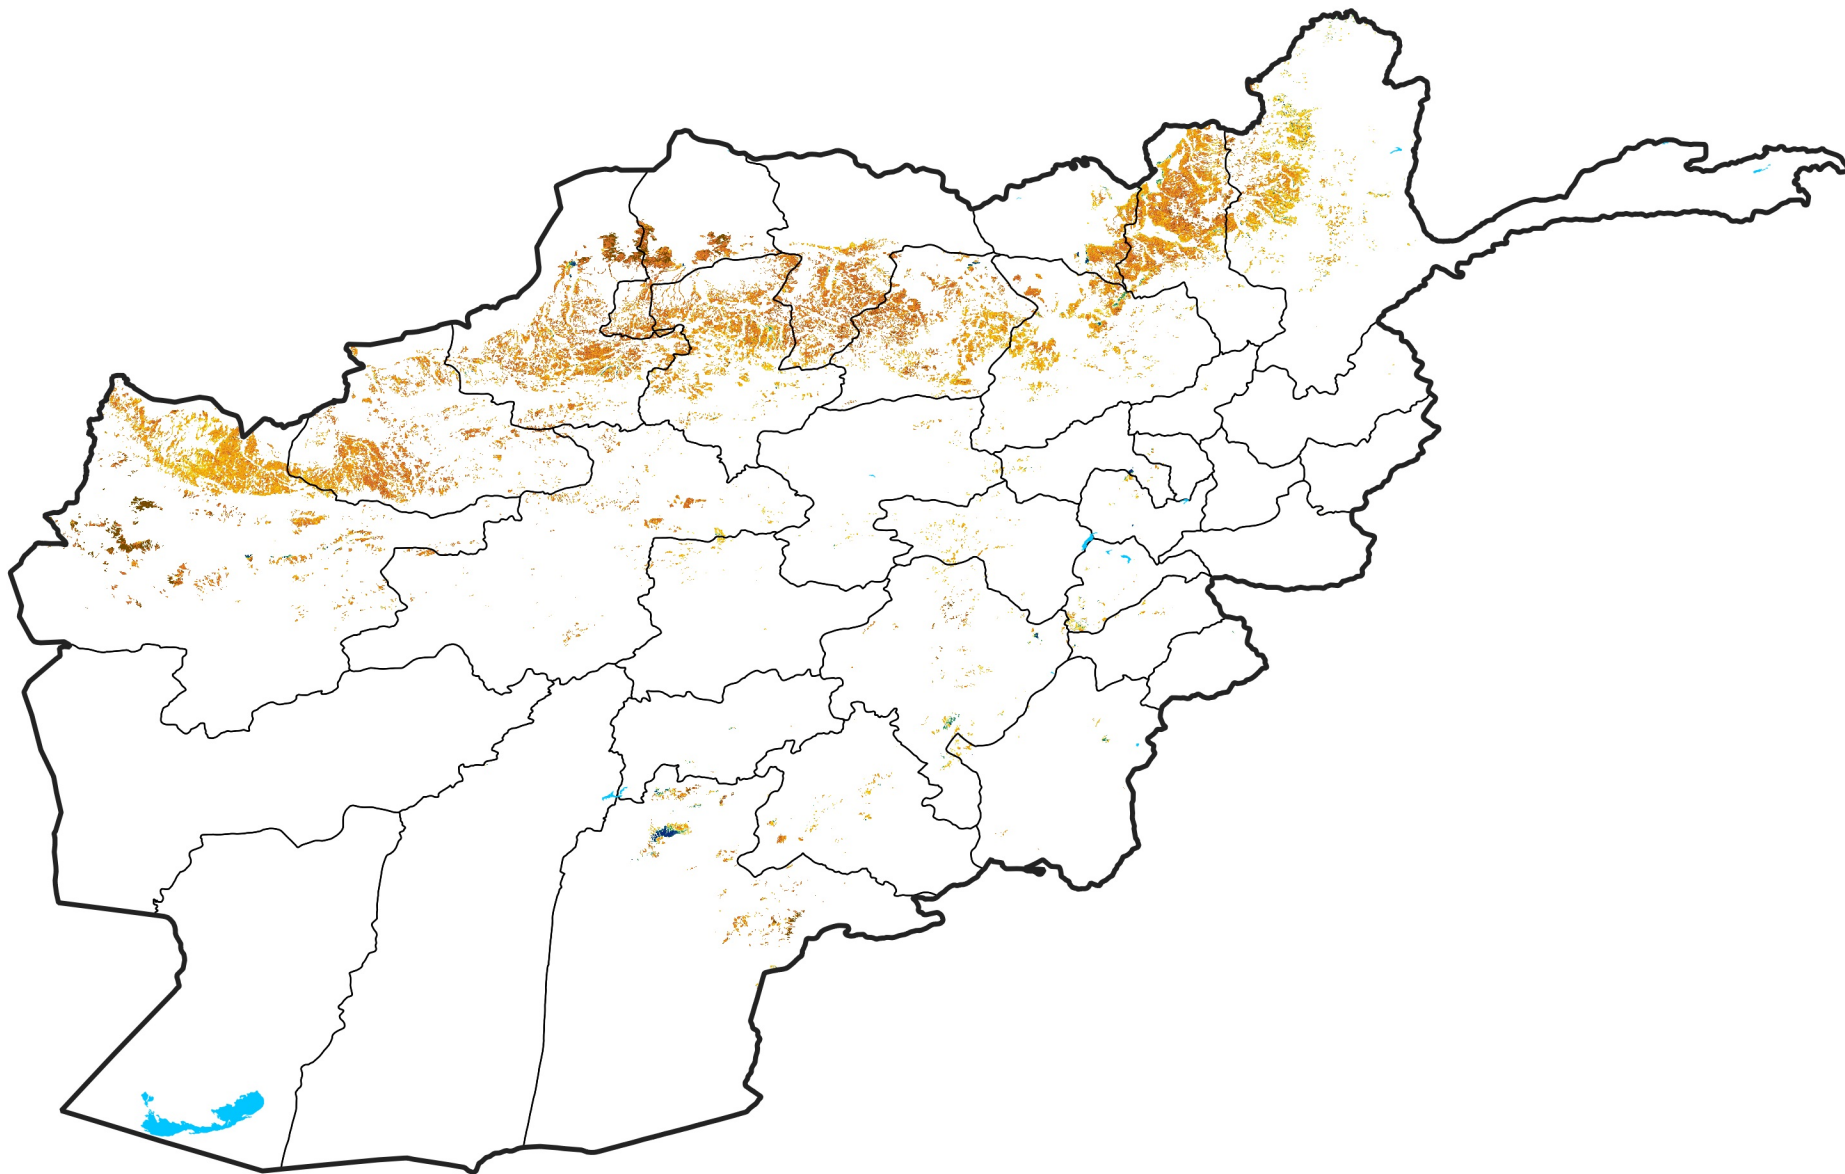

Afghanistan Rainfed Agricultural Areas

Percent of Mean NDVI

2025 / mean (2003 - 2022)

Period 30 / October 21 - 31, 2025

Percent of Normal