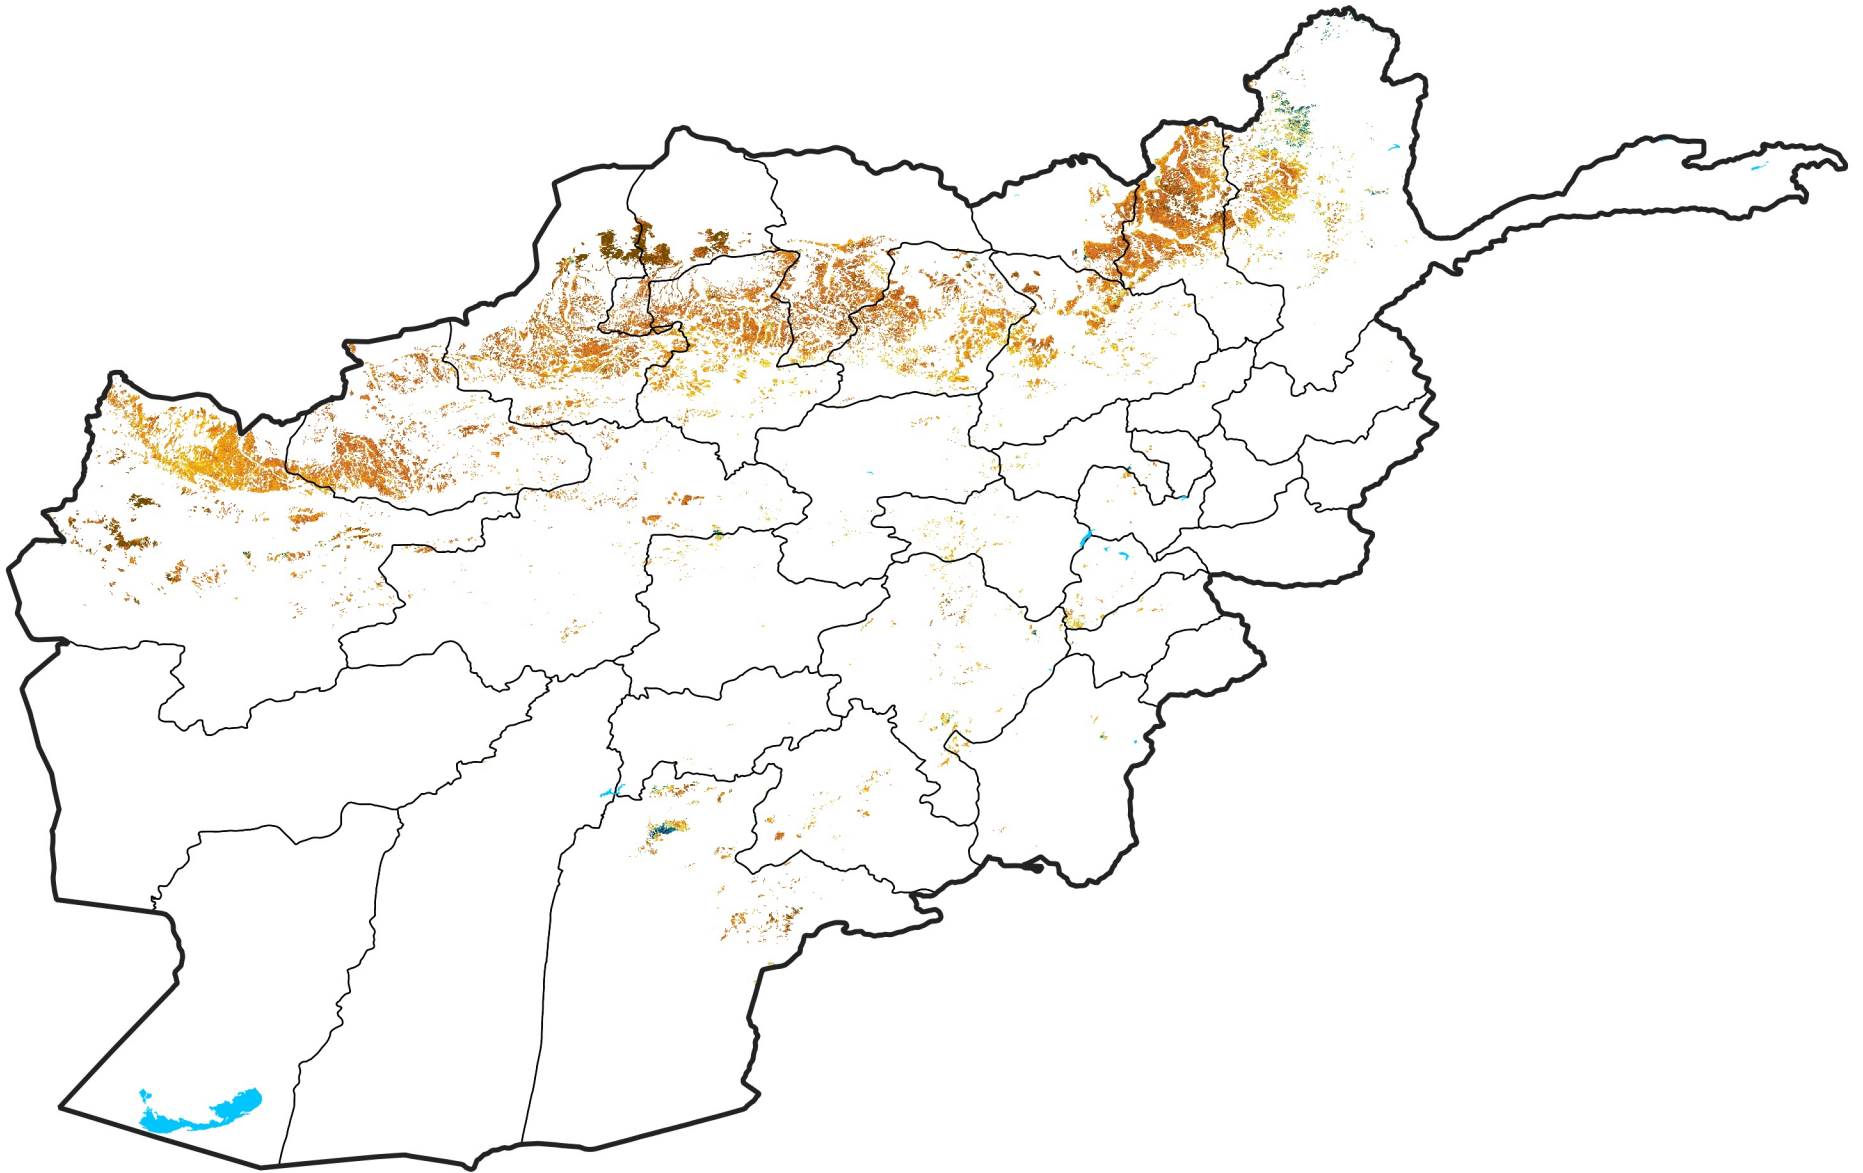

Afghanistan Rainfed Agricultural Areas

Percent of Mean NDVI

2025 / mean (2003 - 2022)

Period 32 / November 11 - 20, 2025

Percent of Normal