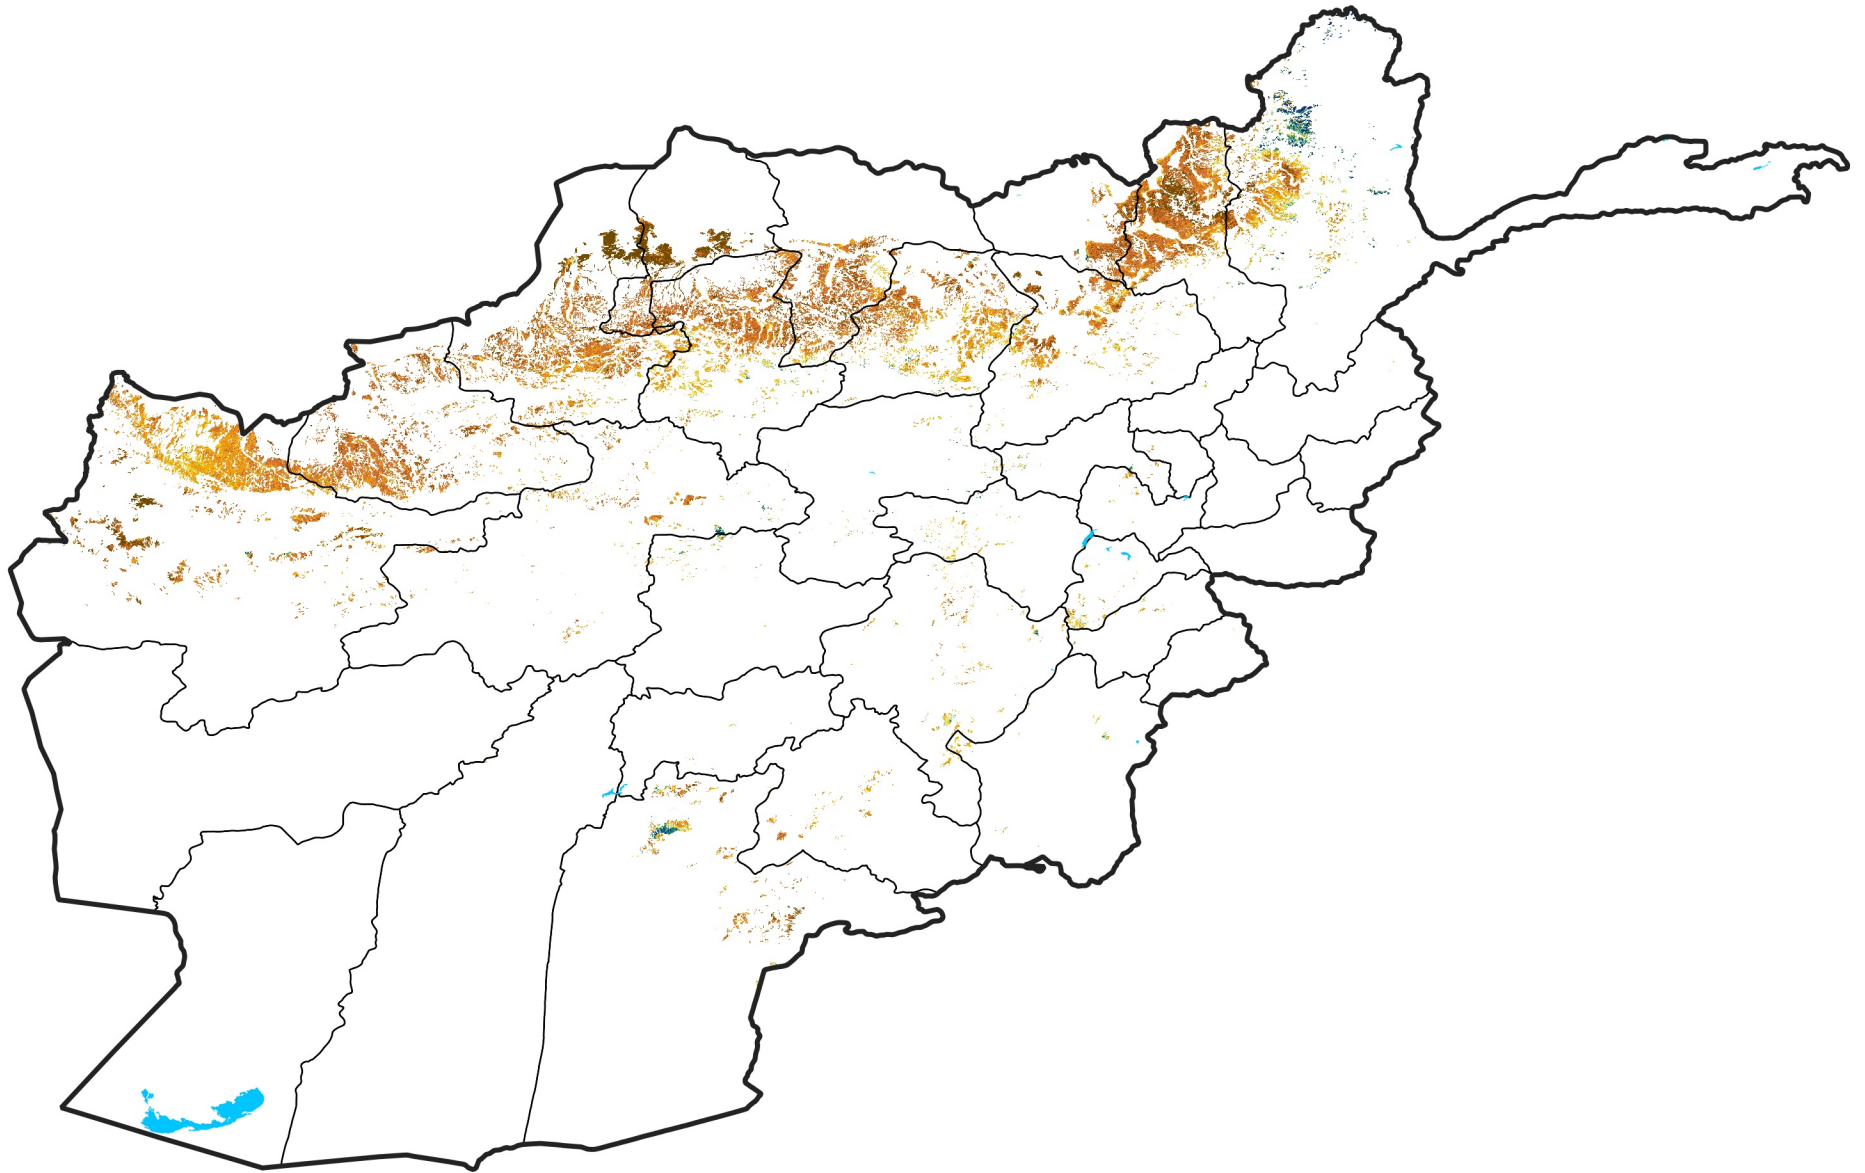

Afghanistan Rainfed Agricultural Areas

Percent of Mean NDVI

2025 / mean (2003 - 2022)

Period 33 / November 21 - 30, 2025

Percent of Normal