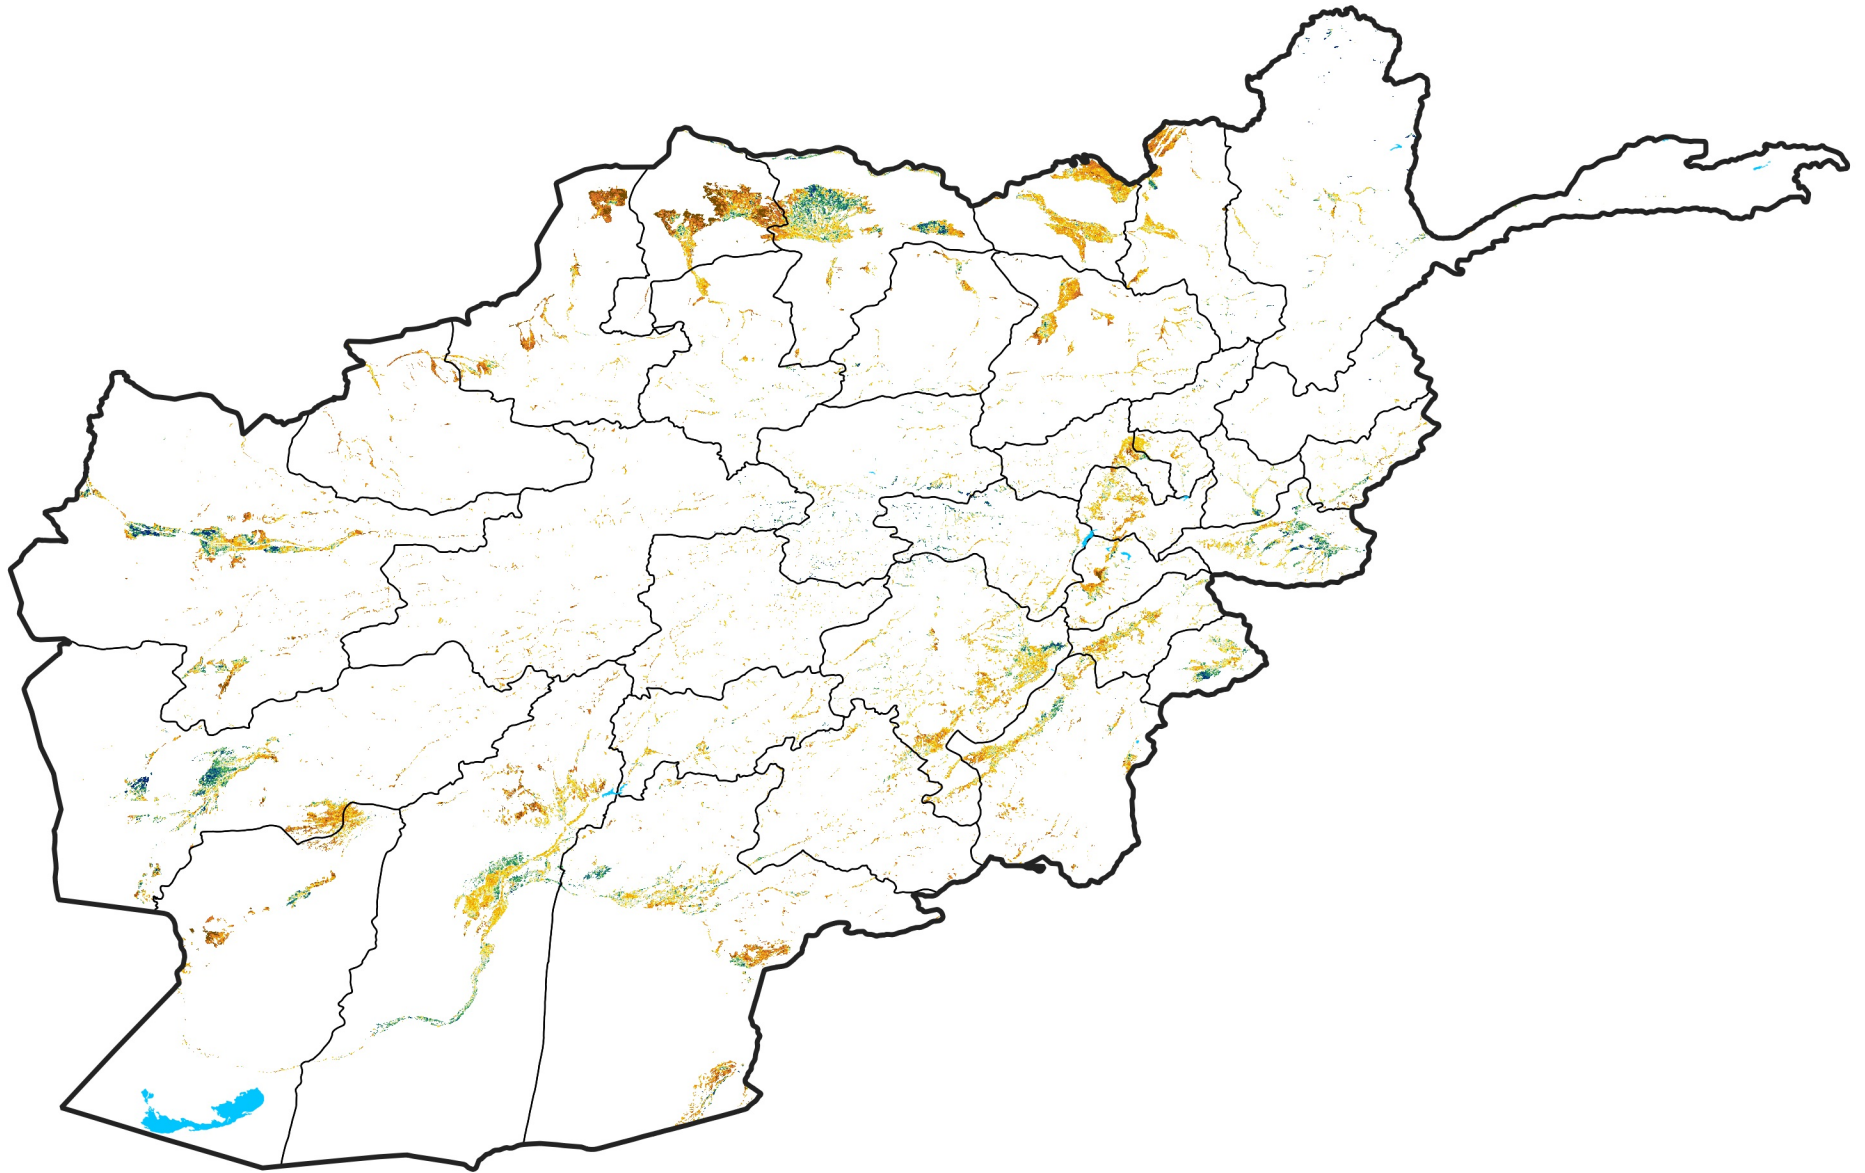

Afghanistan Irrigated Agricultural Areas

Percent of Mean NDVI

2025 / mean (2003 - 2022)

Period 34 / December 01 - 10, 2025

Percent of Normal