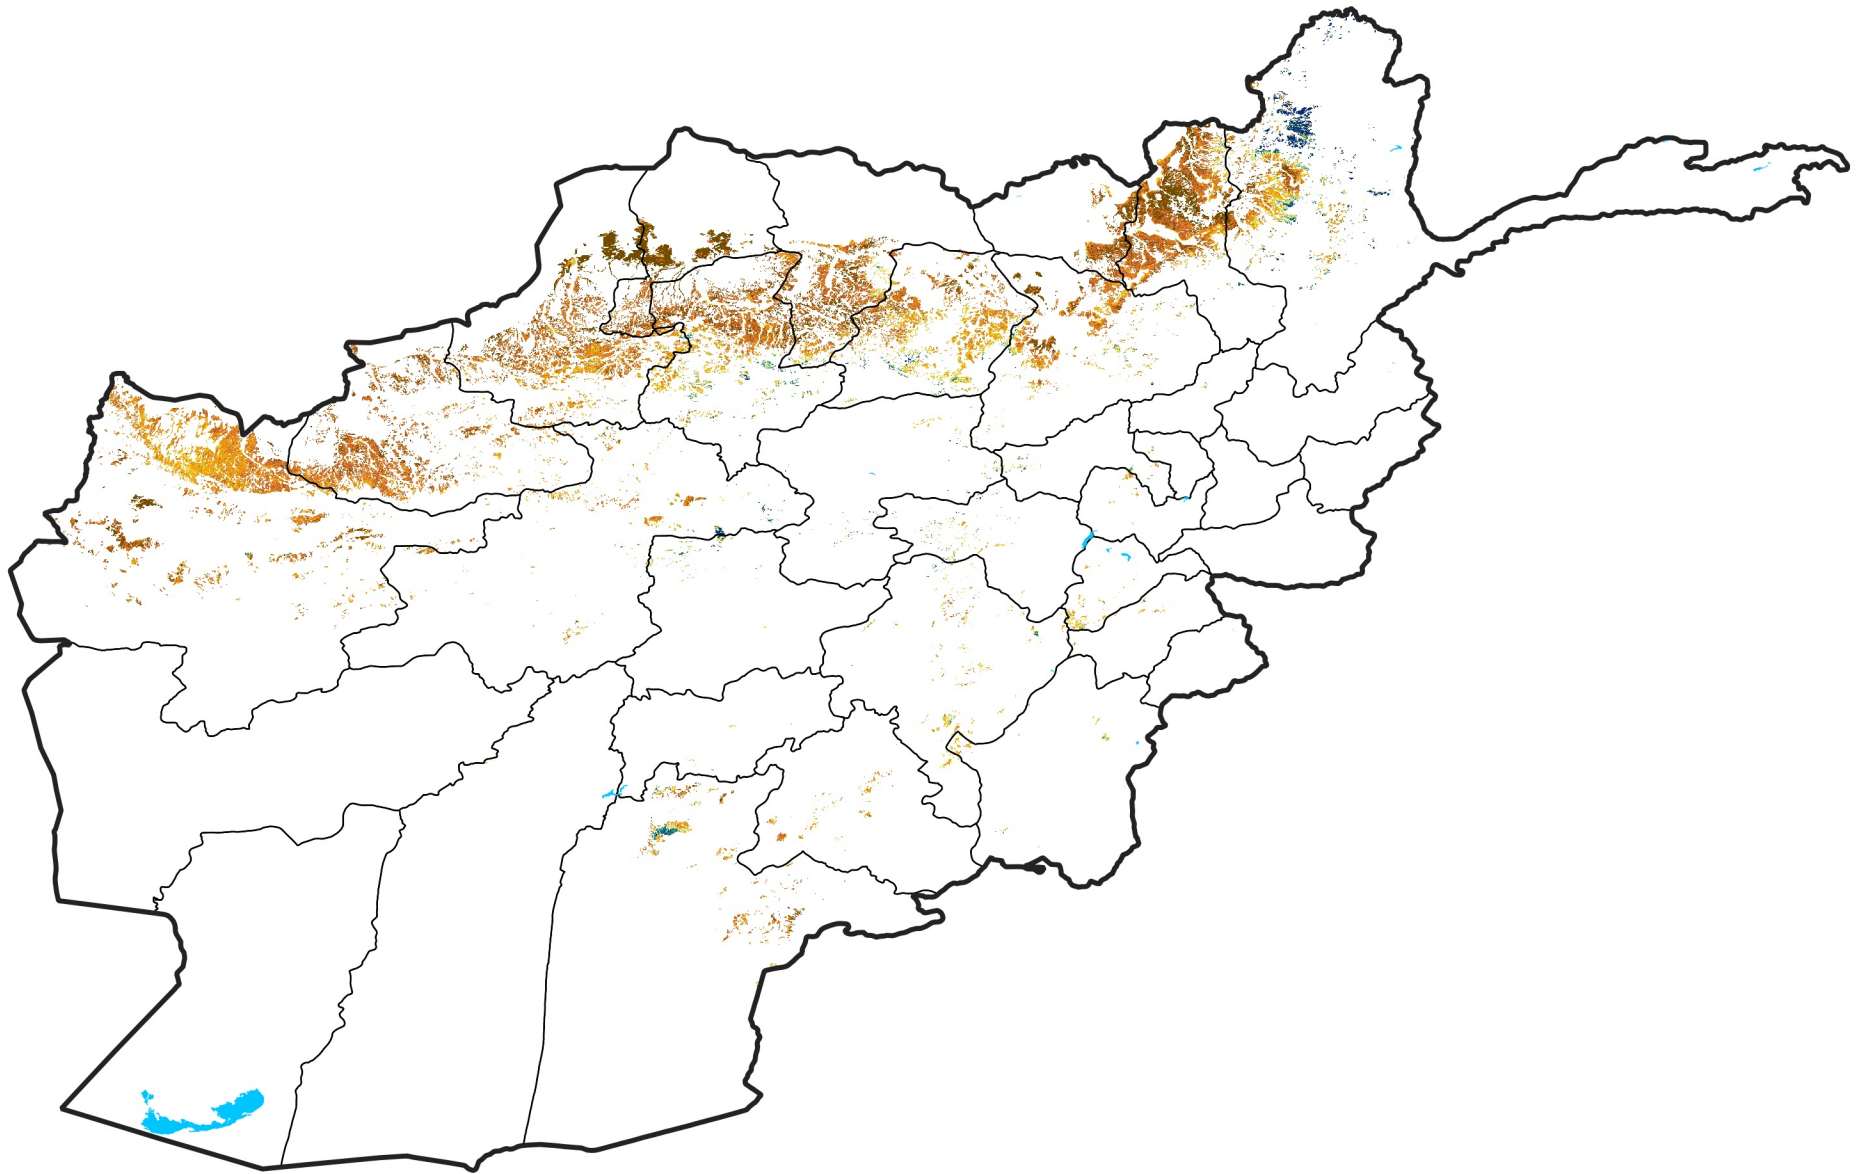

Afghanistan Rainfed Agricultural Areas

Percent of Mean NDVI

2025 / mean (2003 - 2022)

Period 34 / December 01 - 10, 2025

Percent of Normal