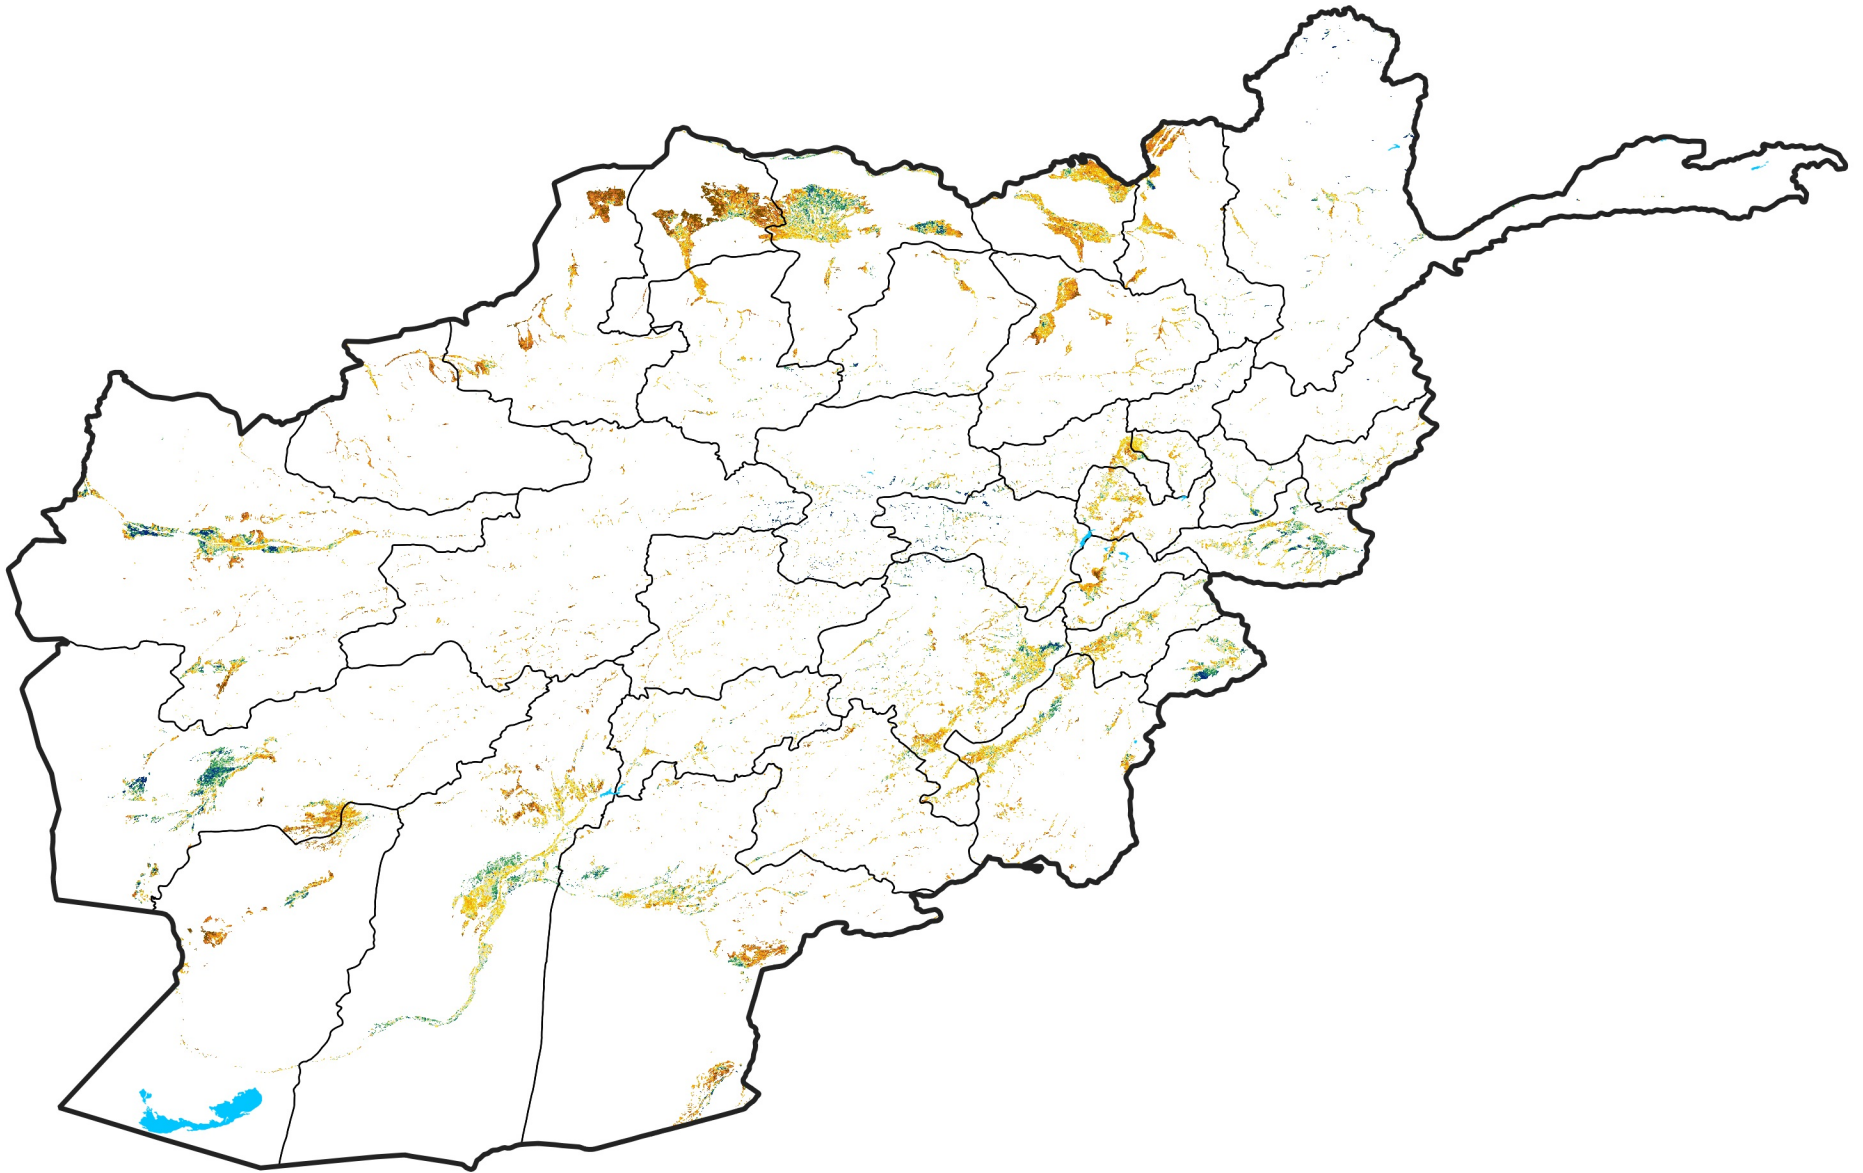

Afghanistan Irrigated Agricultural Areas

Percent of Mean NDVI

2025 / mean (2003 - 2022)

Period 35 / December 11 - 20, 2025

Percent of Normal