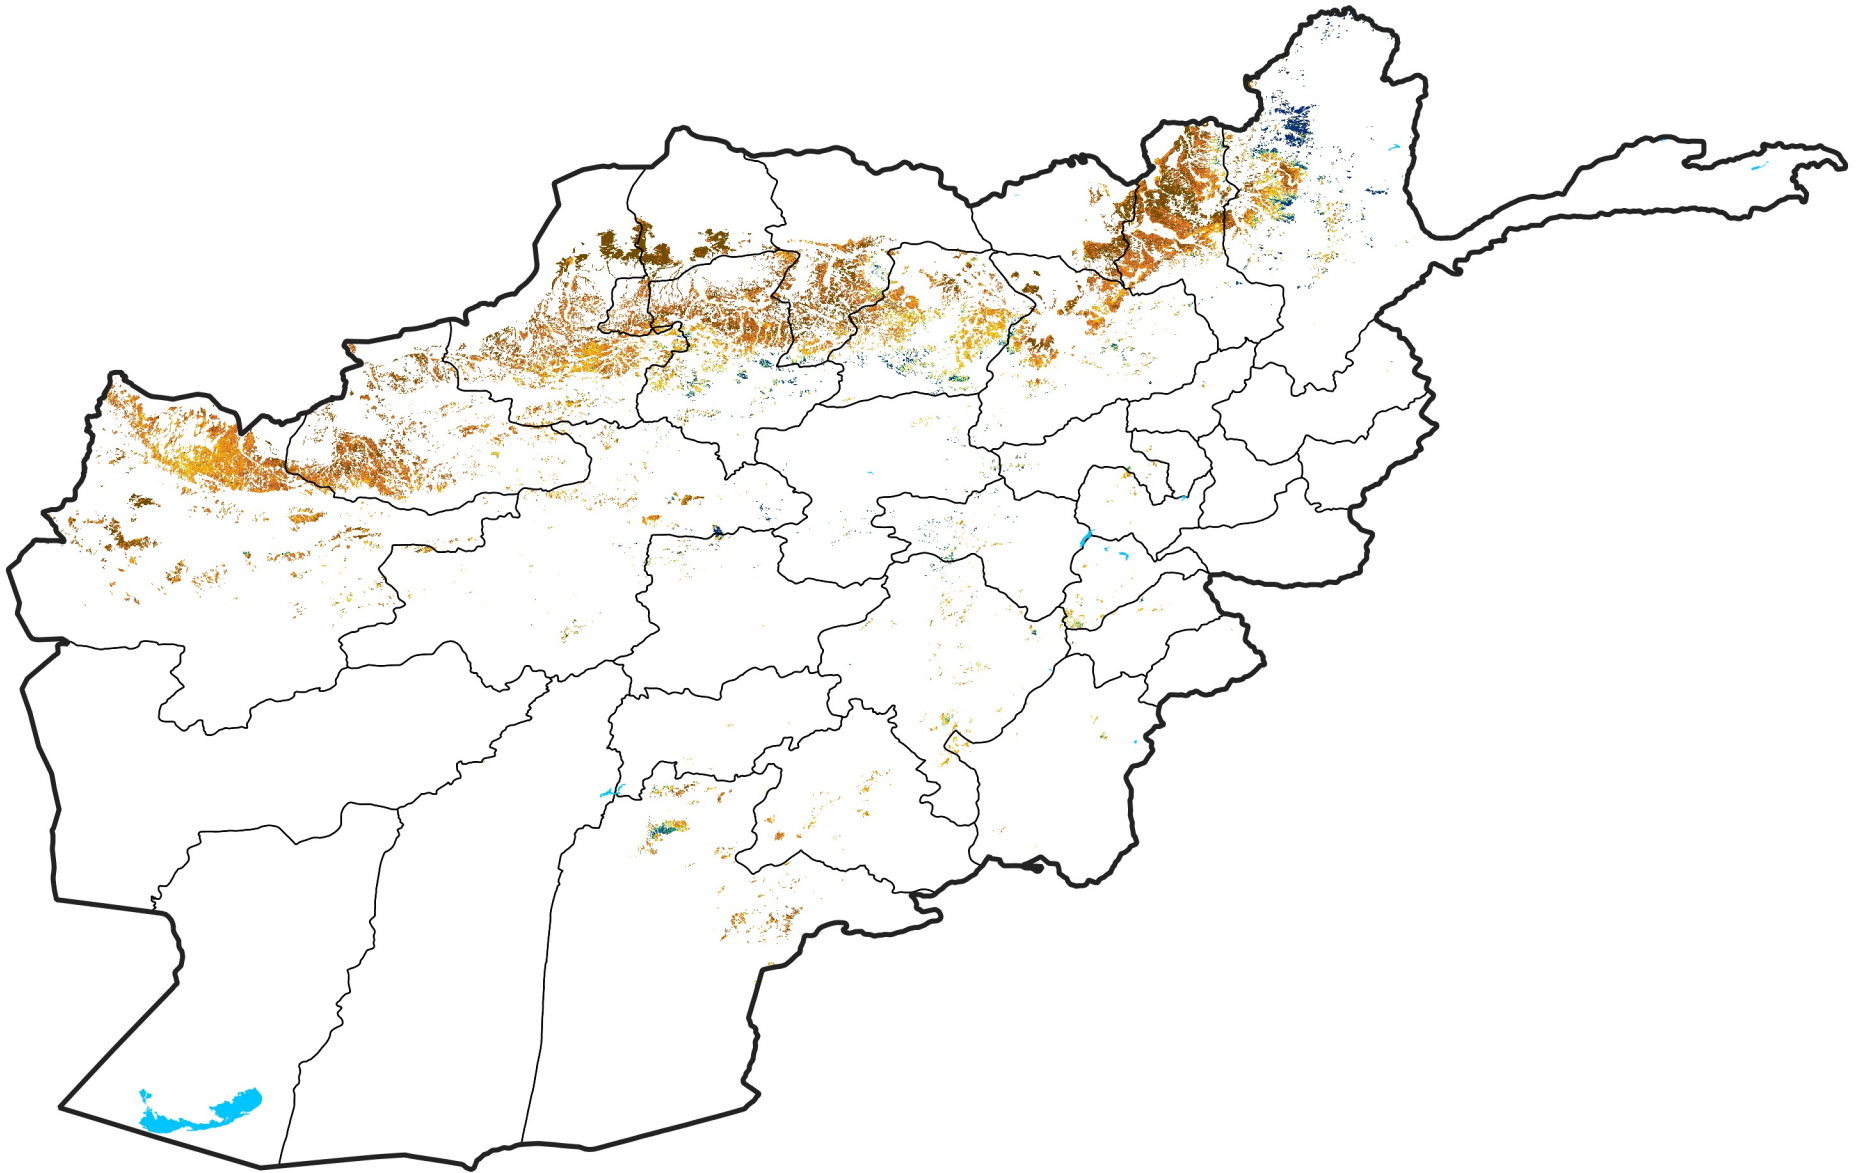

Afghanistan Rainfed Agricultural Areas

Percent of Mean NDVI

2025 / mean (2003 - 2022)

Period 35 / December 11 - 20, 2025

Percent of Normal