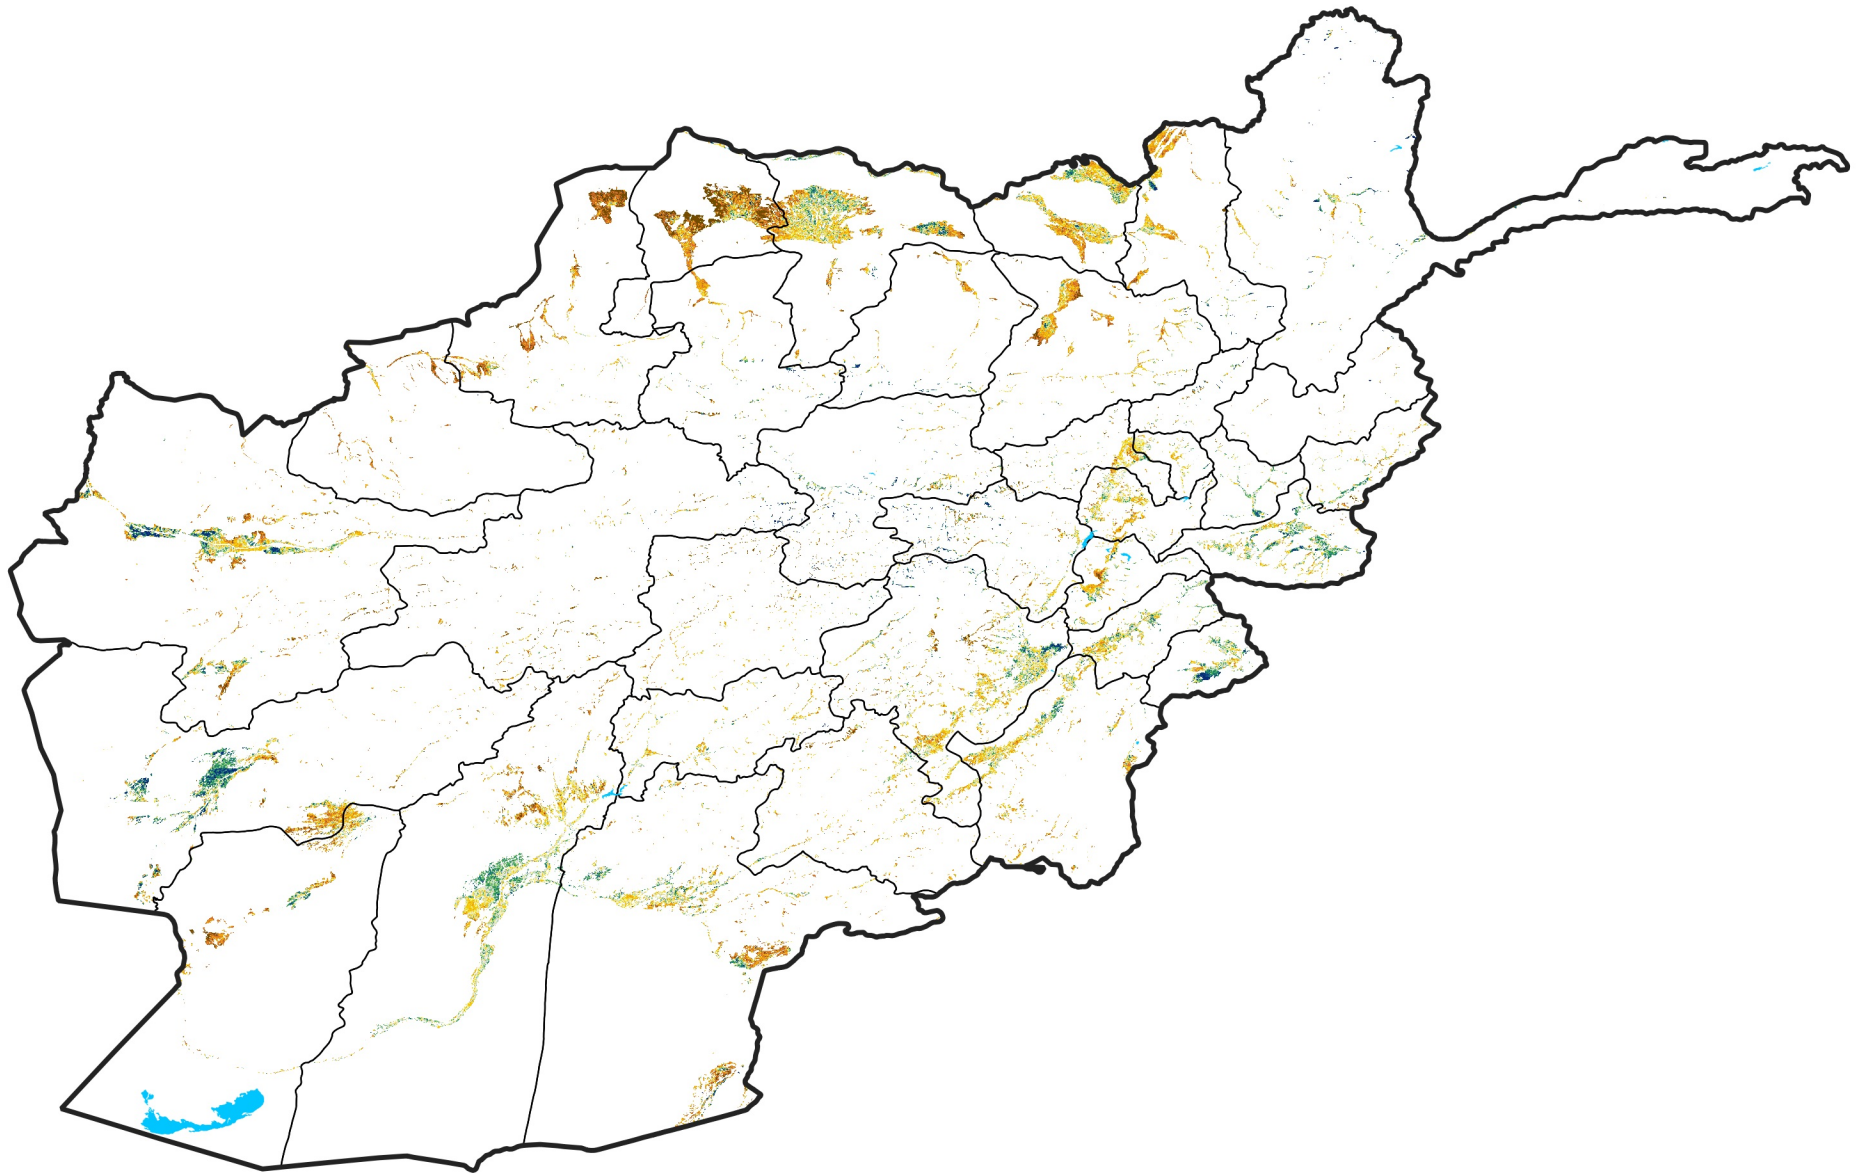

Afghanistan Irrigated Agricultural Areas

Percent of Mean NDVI

2025 / mean (2003 - 2022)

Period 36 / December 21 - 31, 2025

Percent of Normal