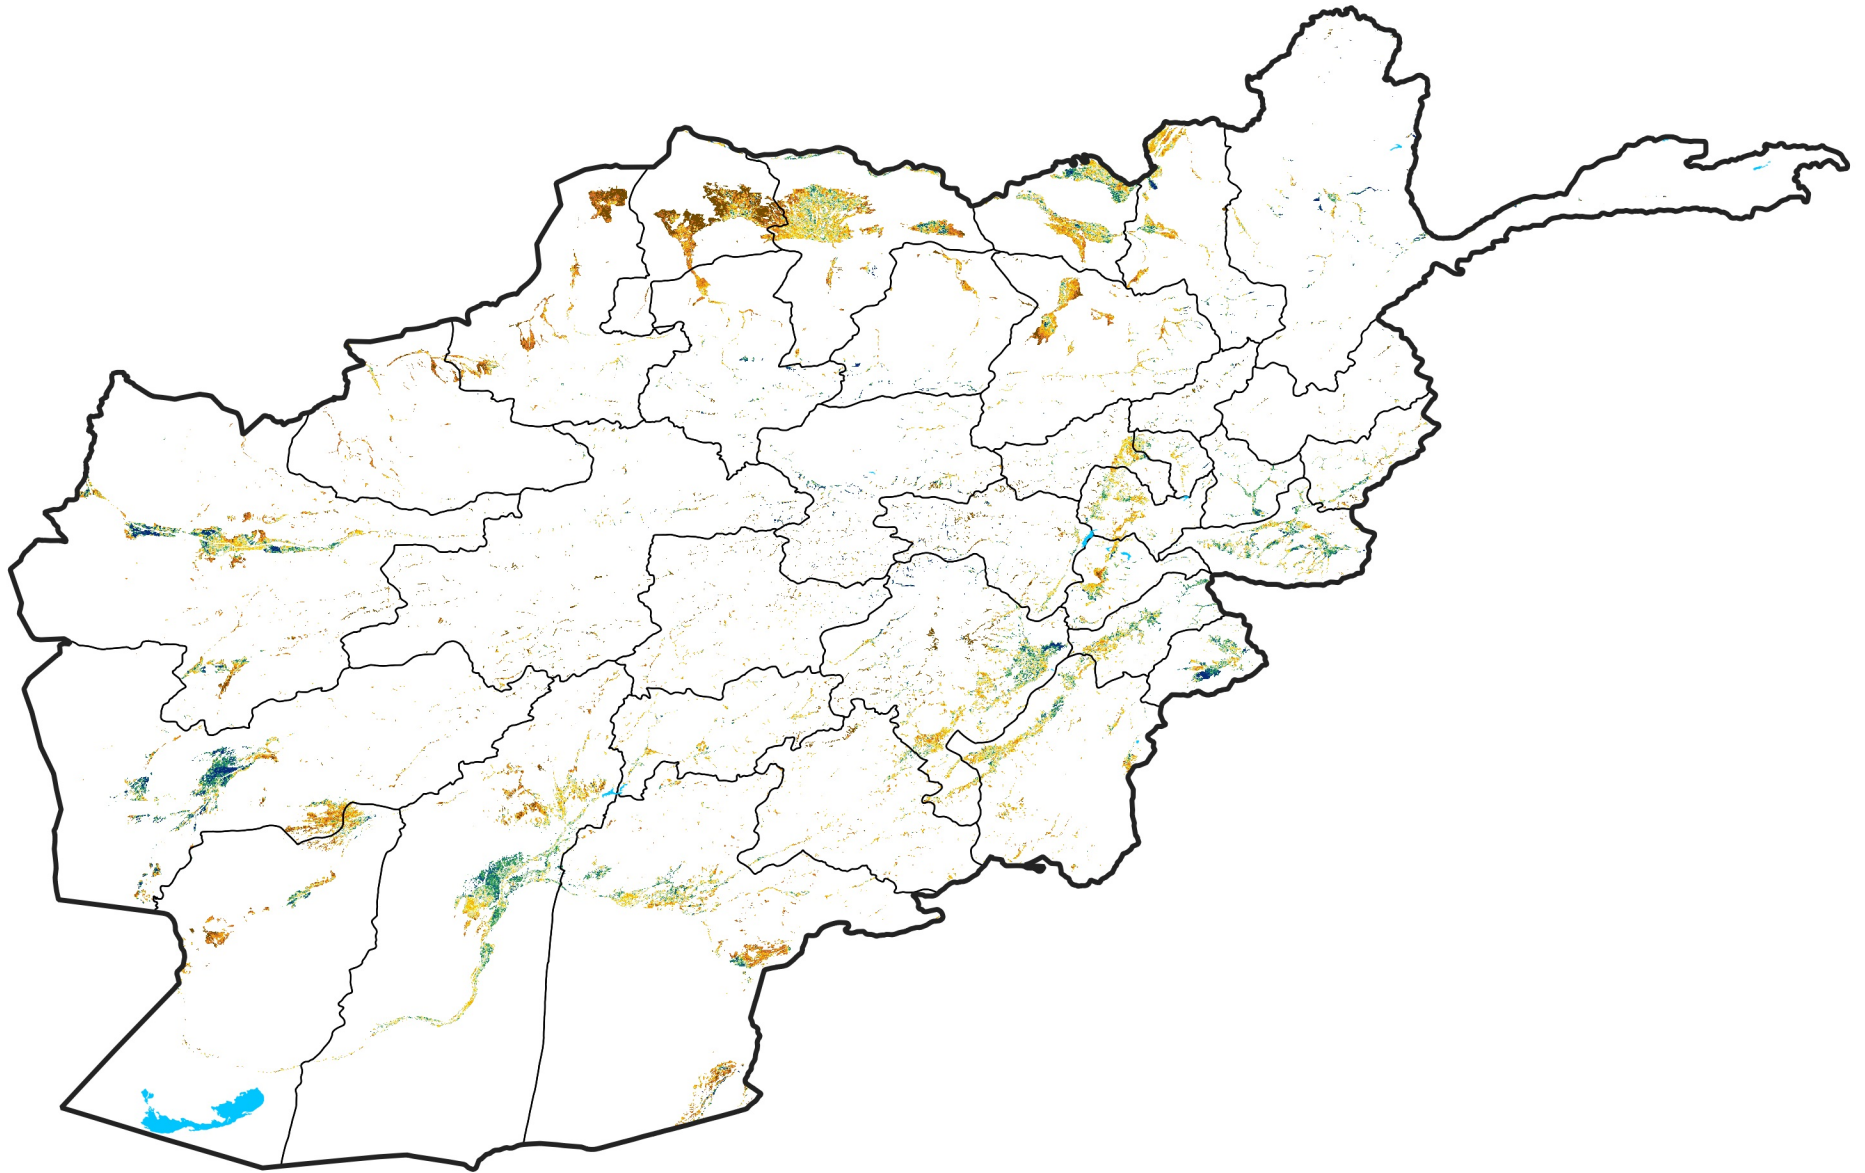

Afghanistan Irrigated Agricultural Areas

Percent of Mean NDVI

2026 / mean (2003 - 2022)

Period 01 / January 01 - 10, 2026

Percent of Normal