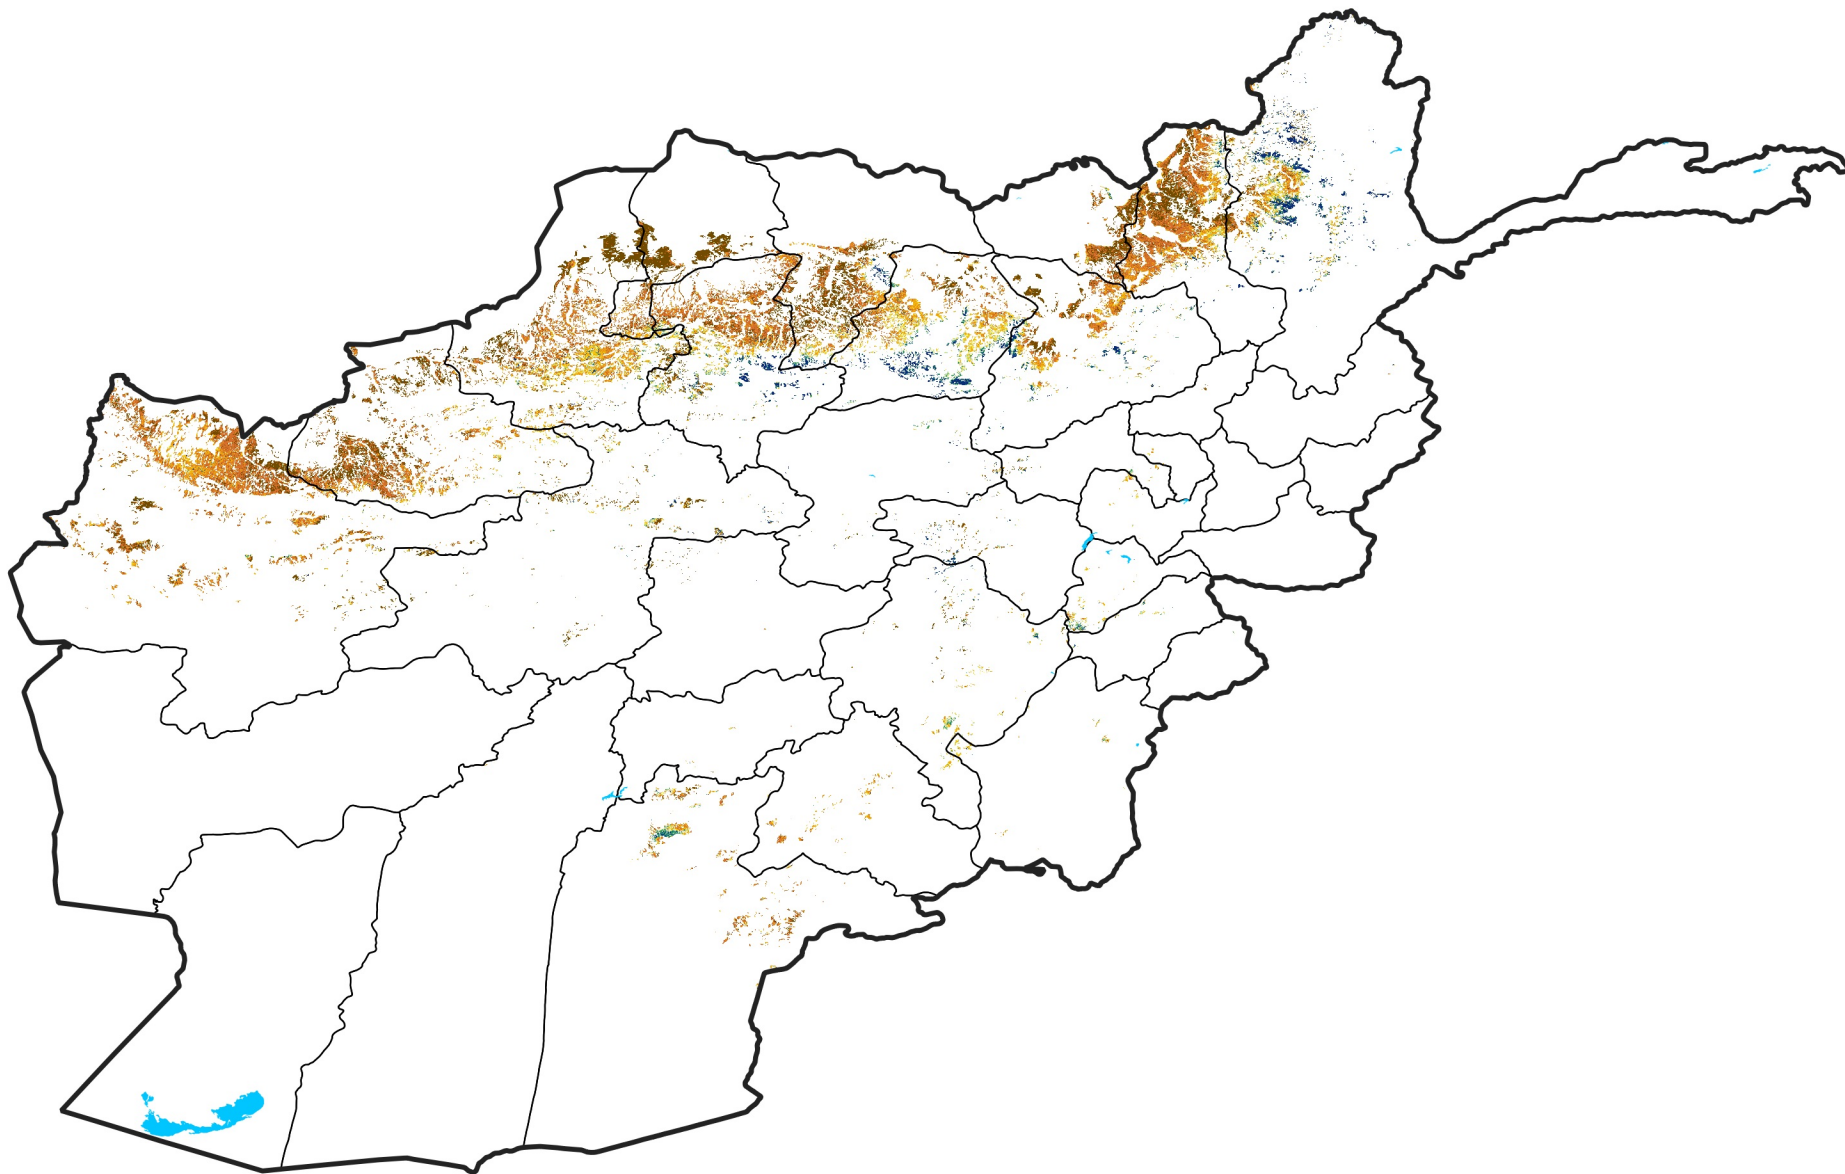

Afghanistan Rainfed Agricultural Areas

Percent of Mean NDVI

2026 / mean (2003 - 2022)

Period 01 / January 01 - 10, 2026

Percent of Normal