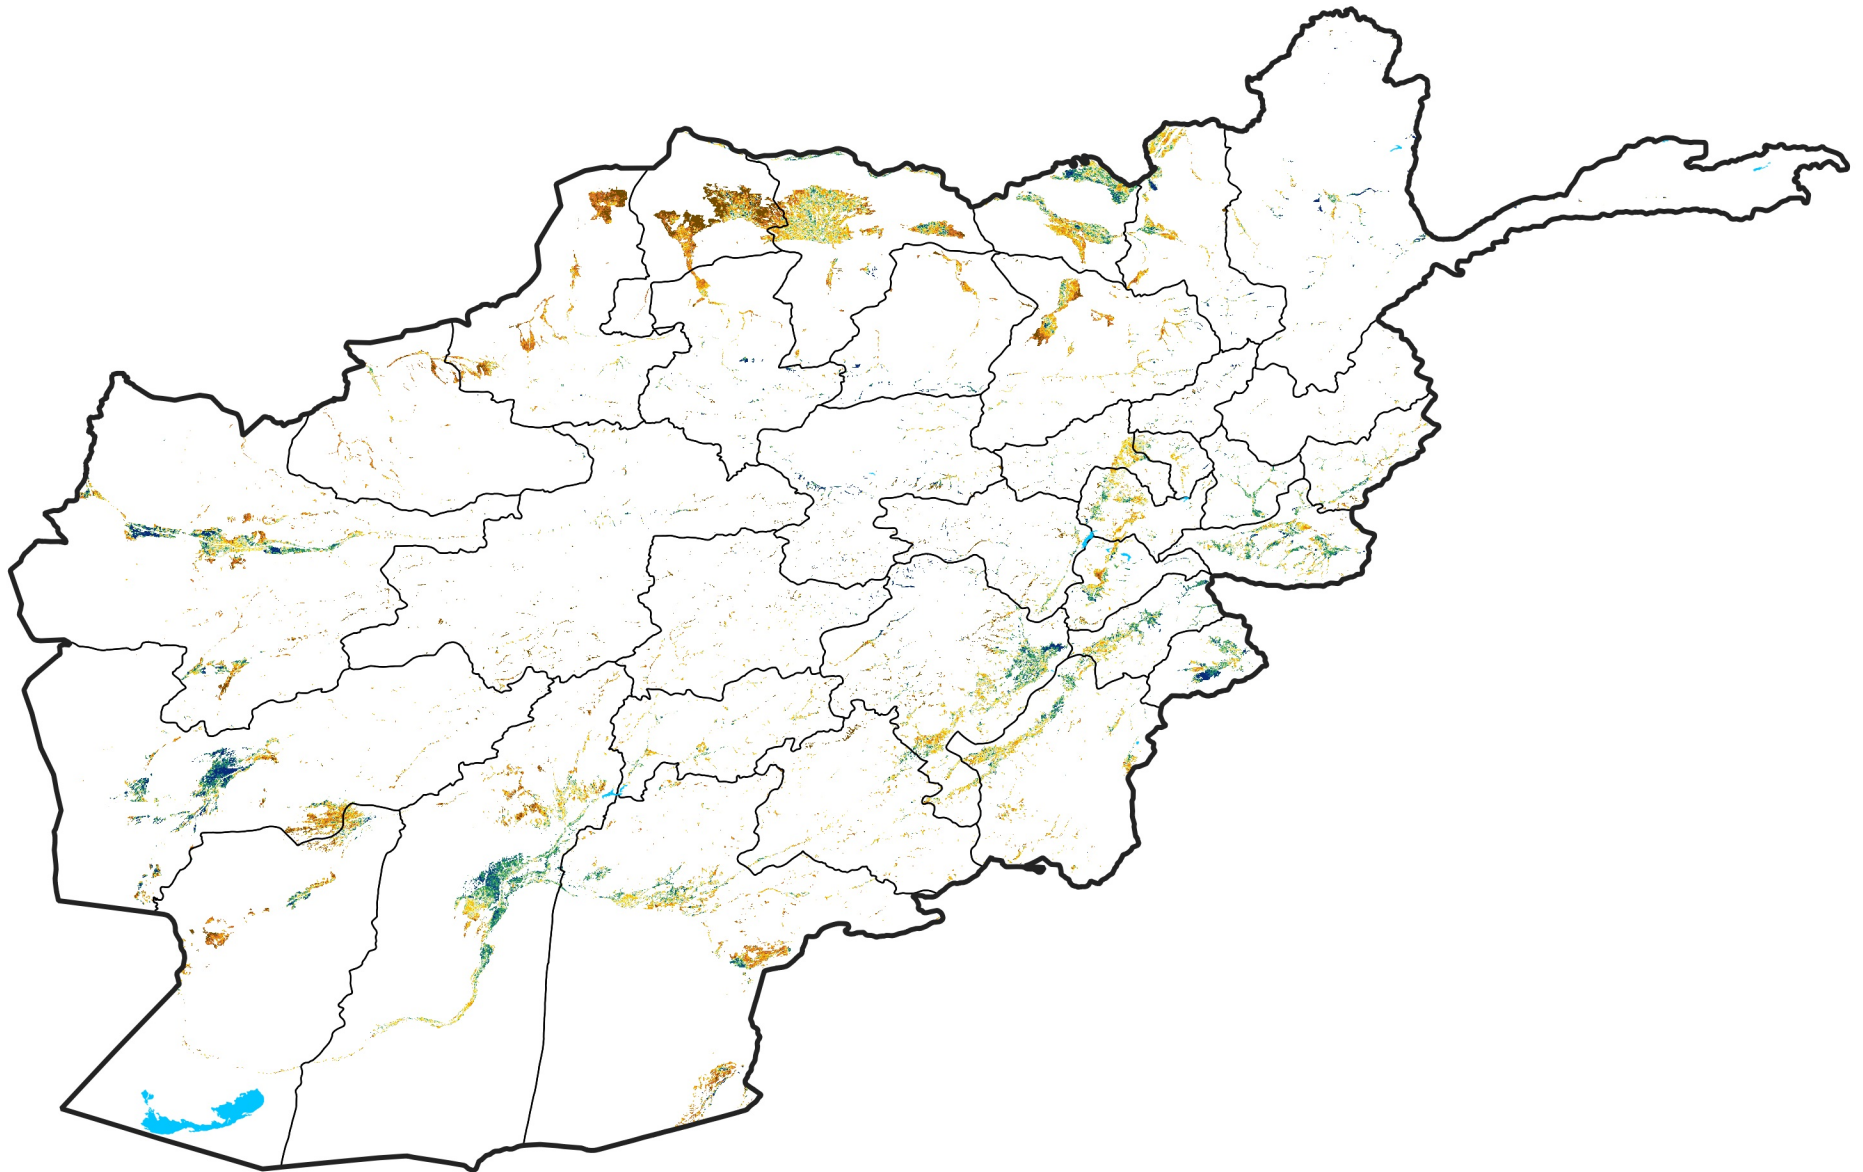

Afghanistan Irrigated Agricultural Areas

Percent of Mean NDVI

2026 / mean (2003 - 2022)

Period 02 / January 11 - 20, 2026

Percent of Normal