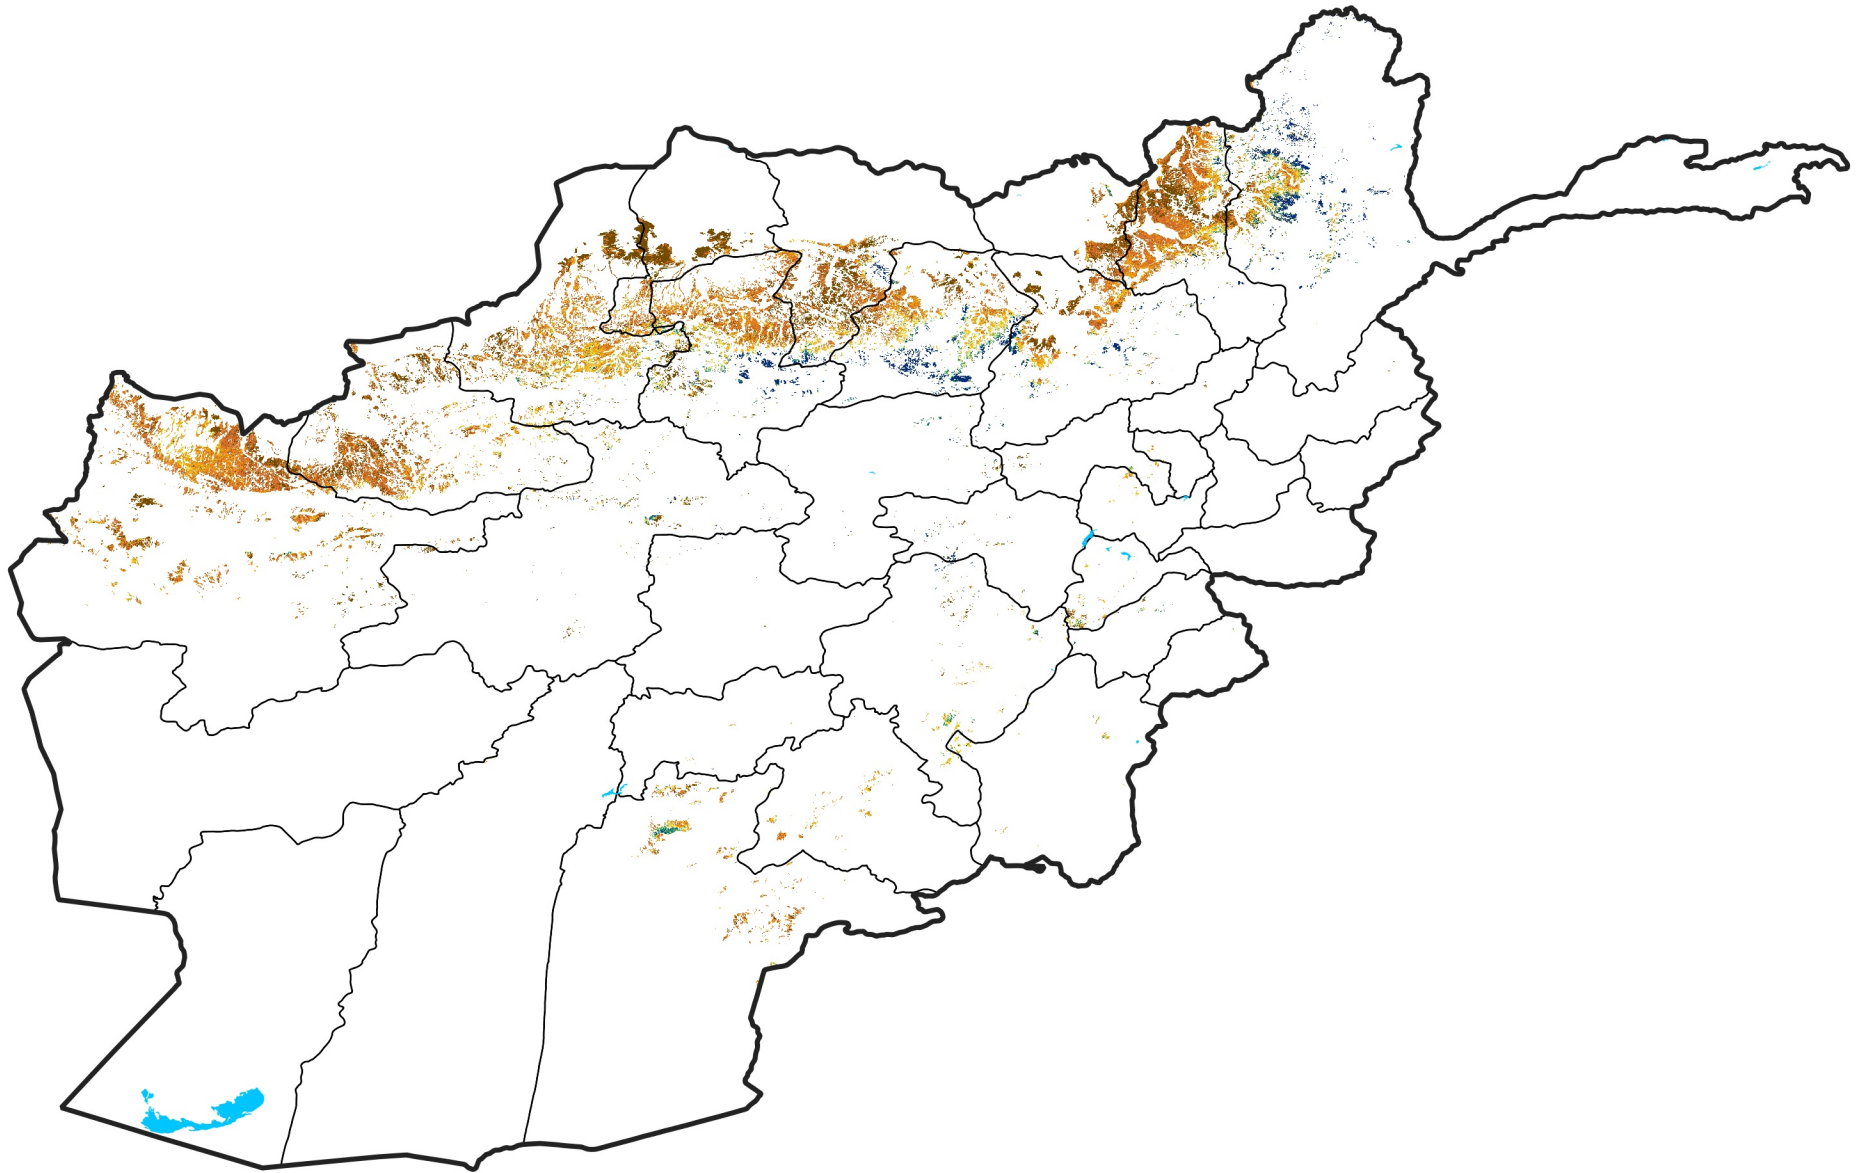

Afghanistan Rainfed Agricultural Areas

Percent of Mean NDVI

2026 / mean (2003 - 2022)

Period 02 / January 11 - 20, 2026

Percent of Normal