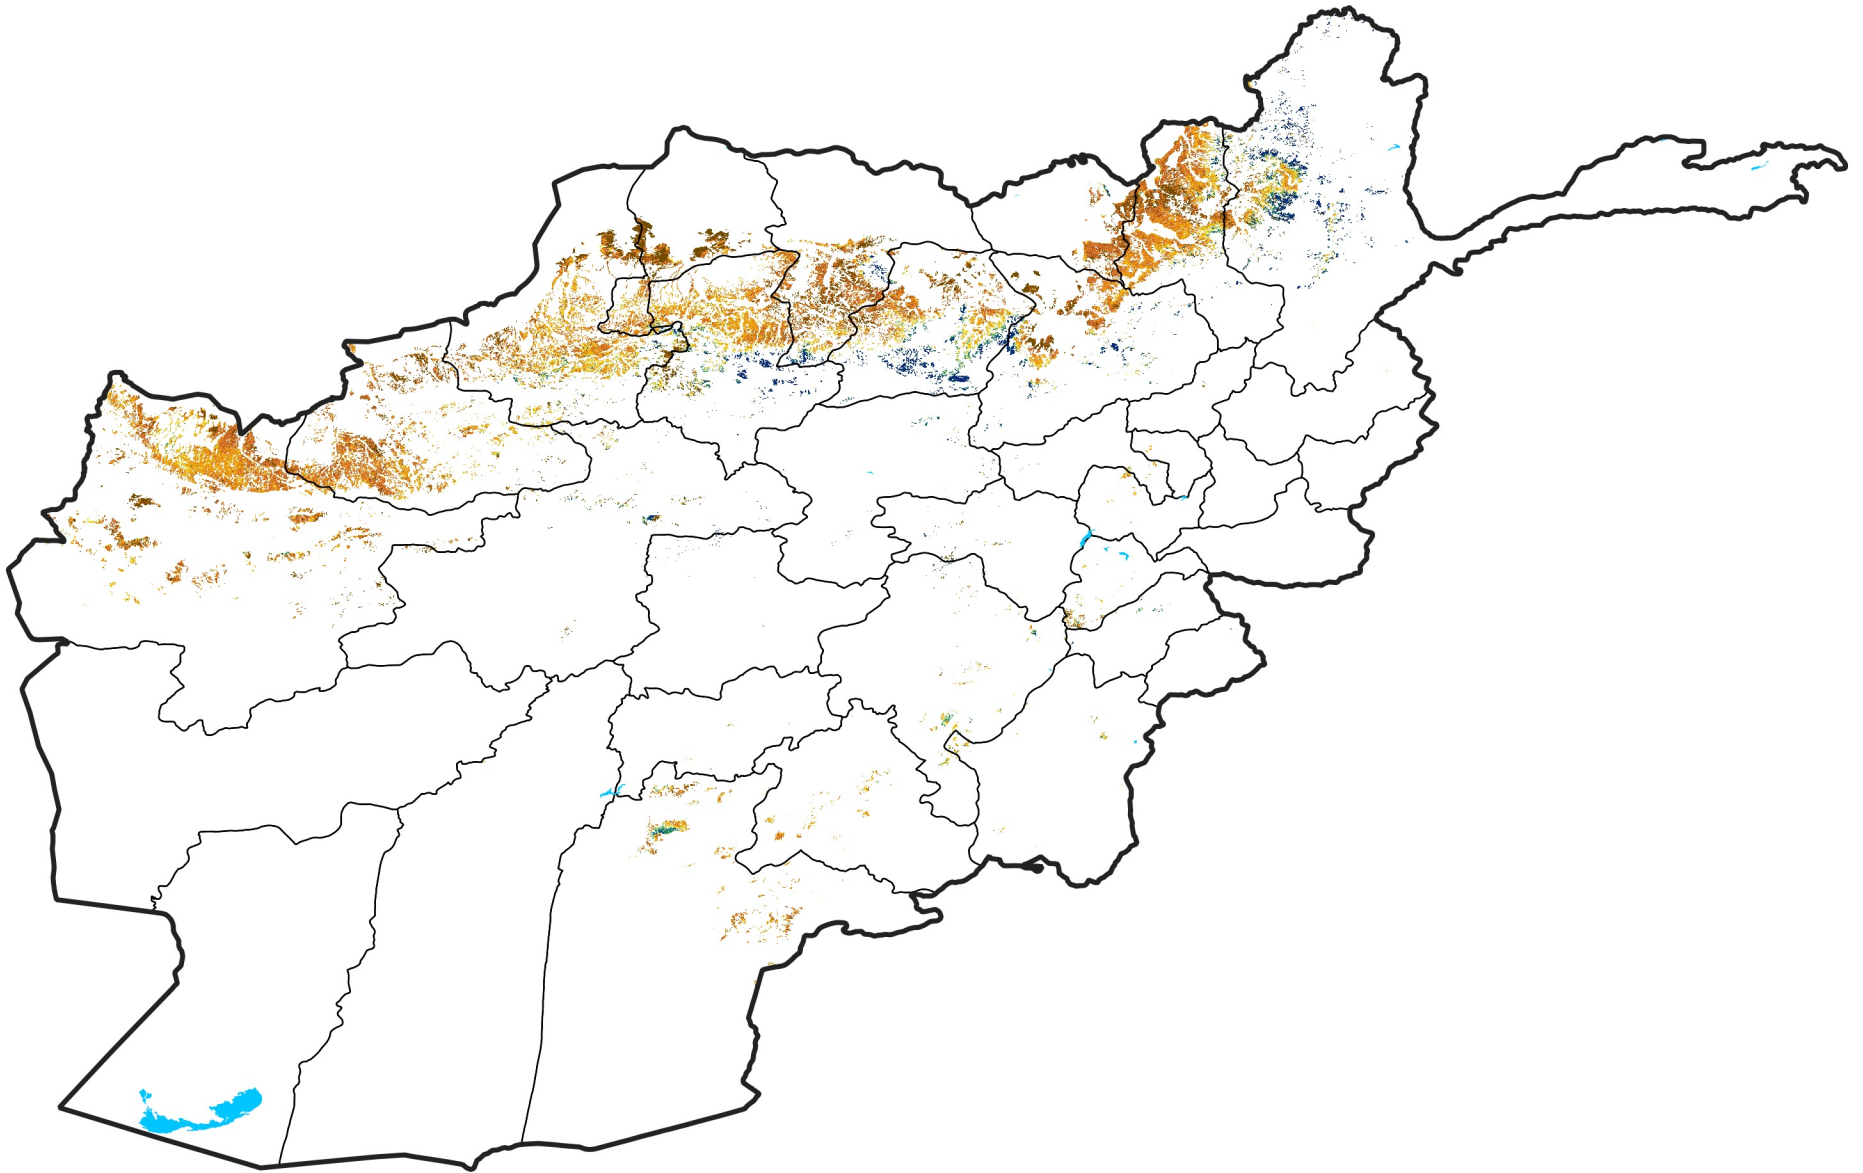

Afghanistan Rainfed Agricultural Areas

Percent of Mean NDVI

2026 / mean (2003 - 2022)

Period 03 / January 21 - 31, 2026

Percent of Normal