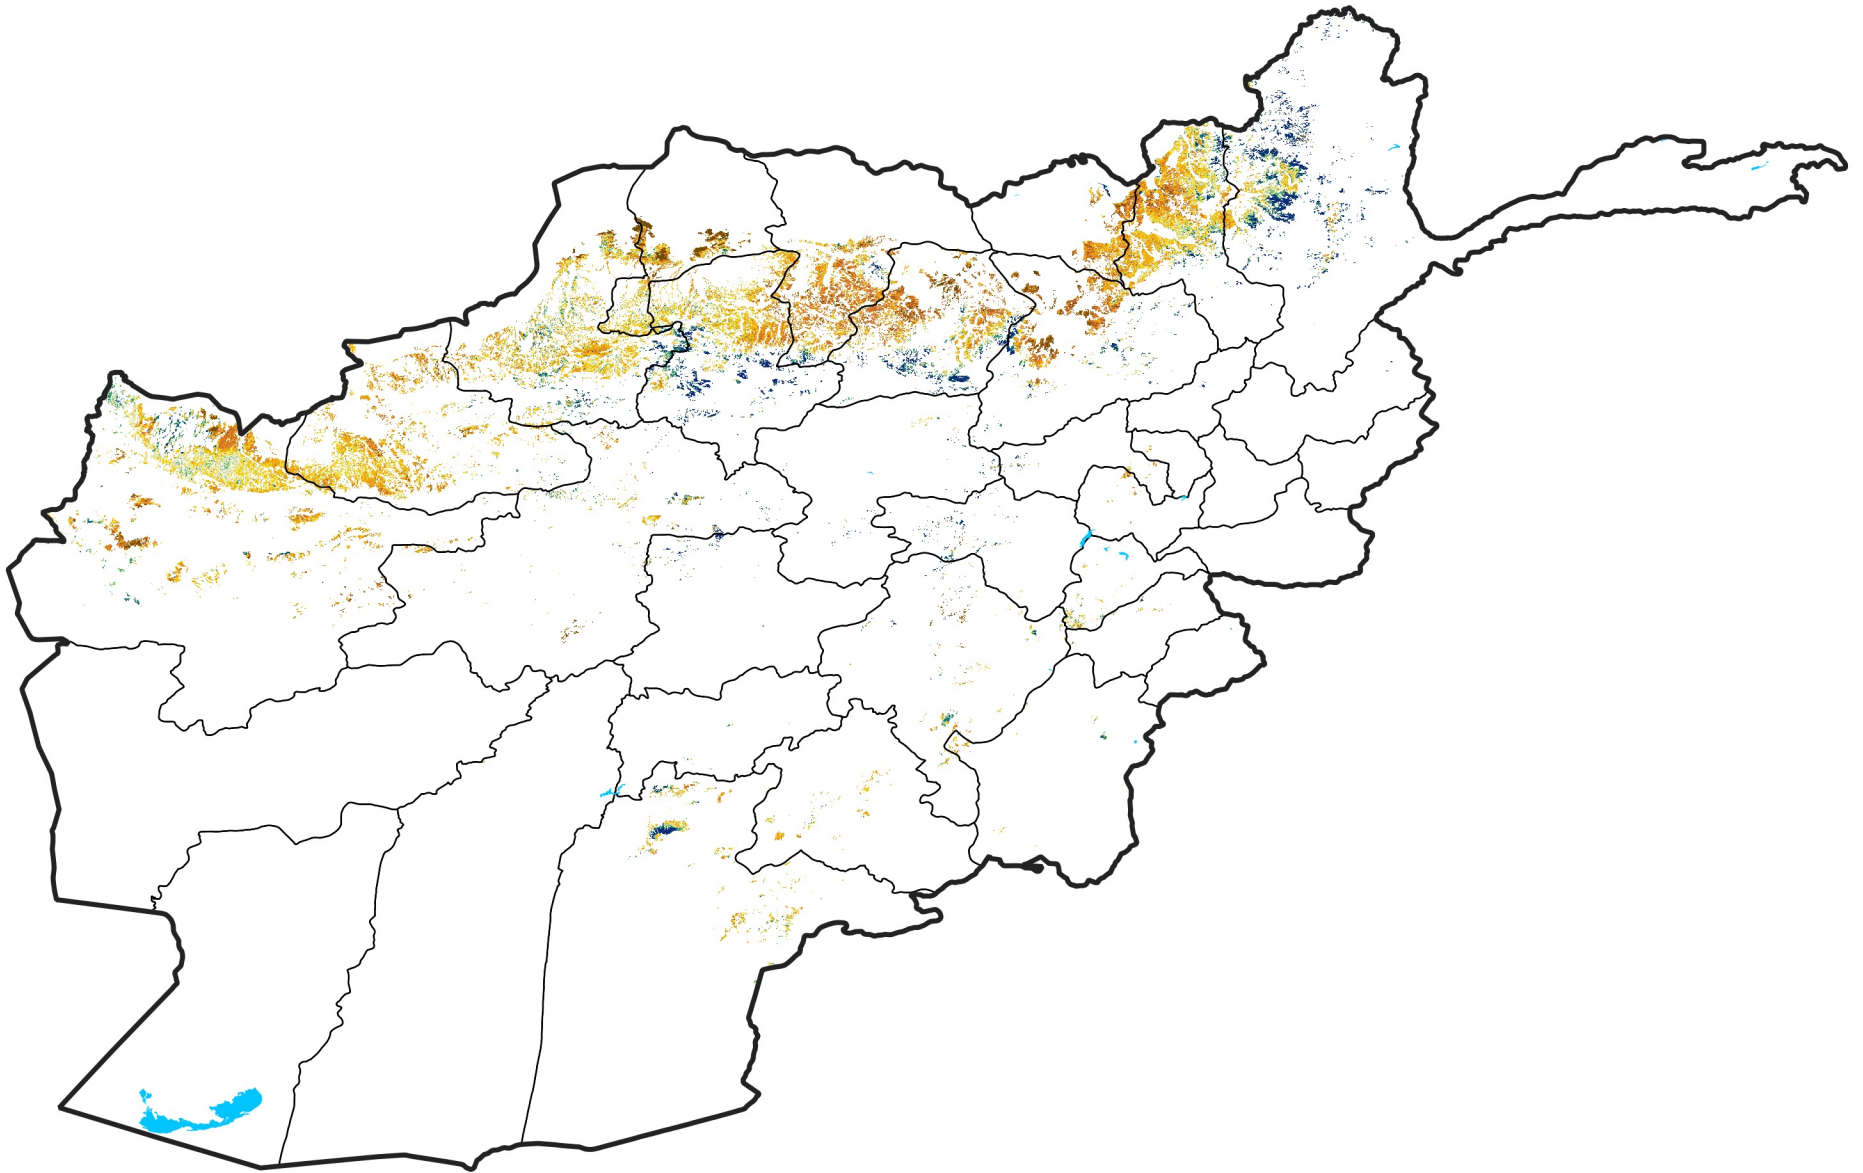

Afghanistan Rainfed Agricultural Areas

Percent of Mean NDVI

2026 / mean (2003 - 2022)

Period 06 / February 21 - 28, 2026

Percent of Normal