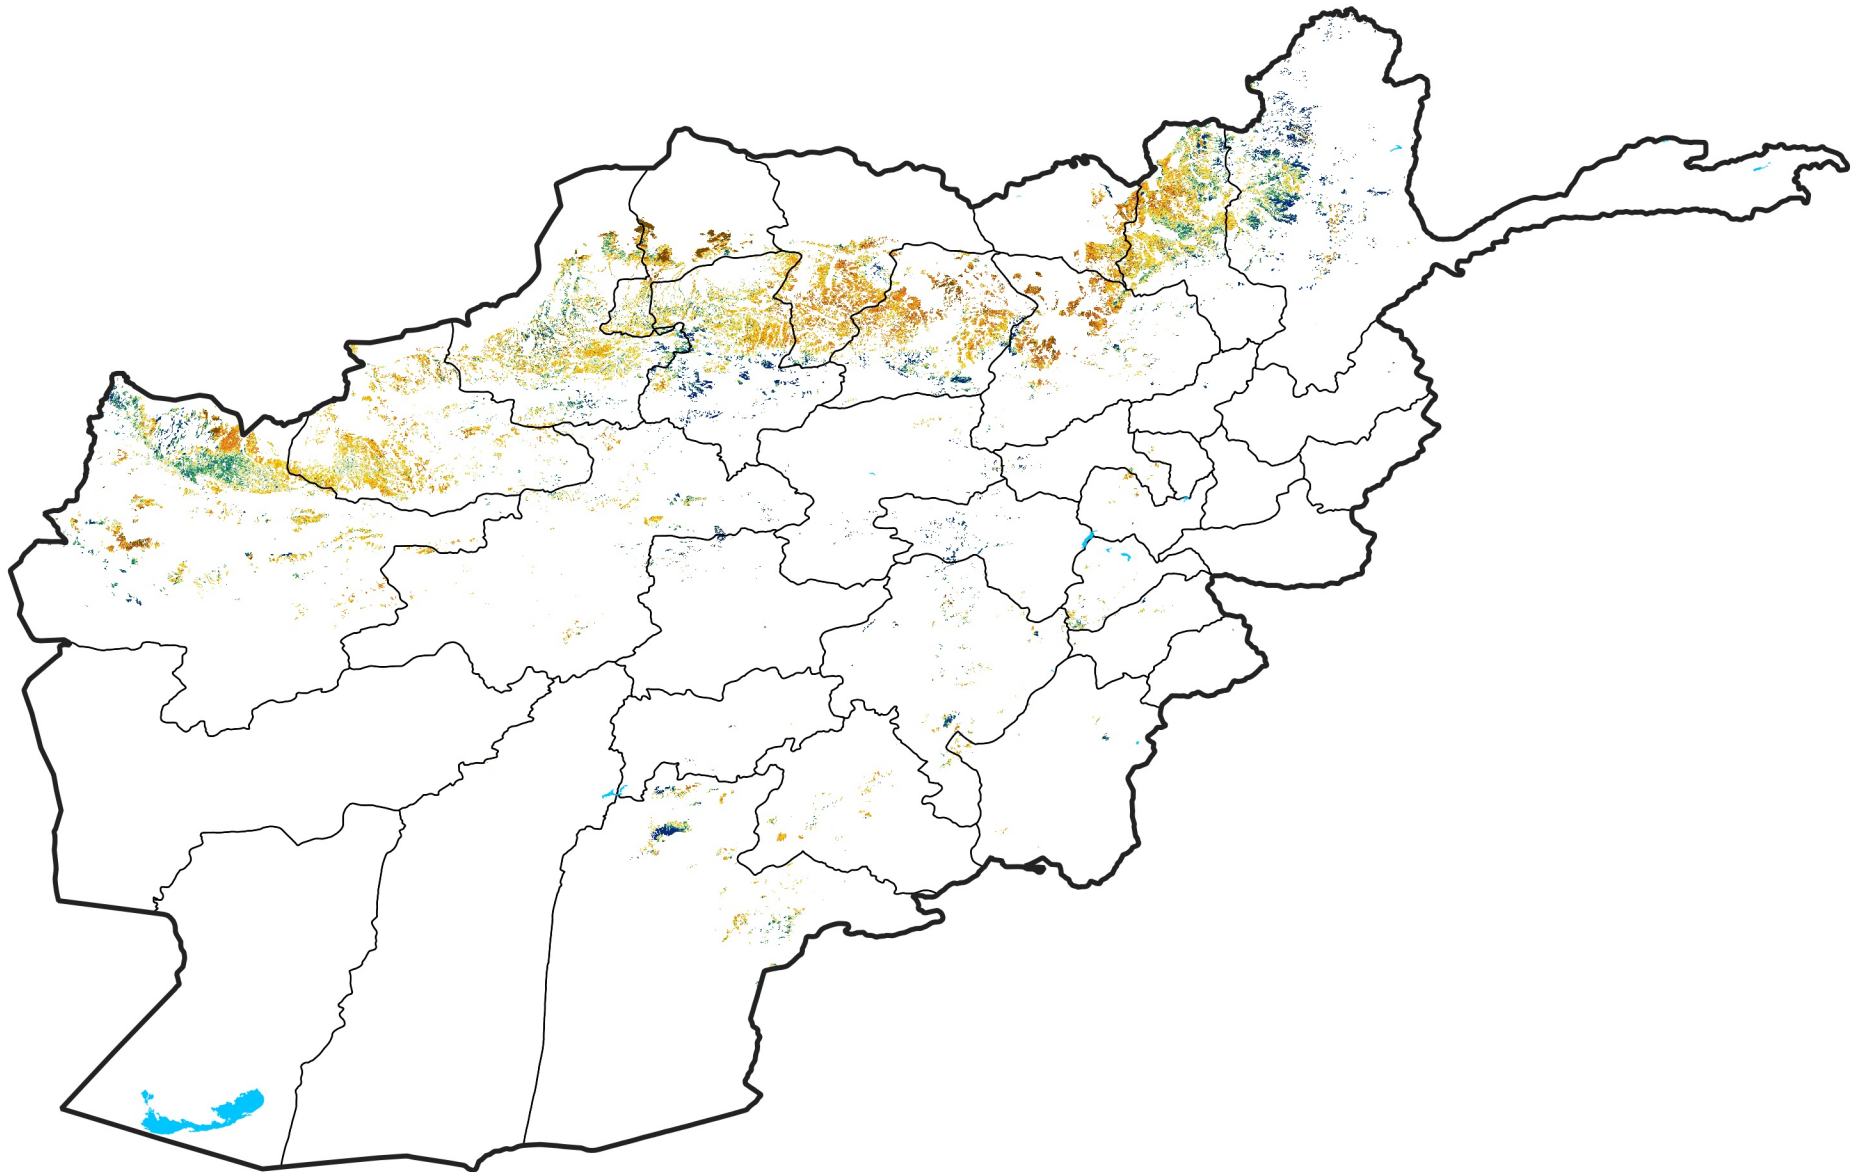

Afghanistan Rainfed Agricultural Areas

Percent of Mean NDVI

2026 / mean (2003 - 2022)

Period 07 / March 01 - 10, 2026

Percent of Normal