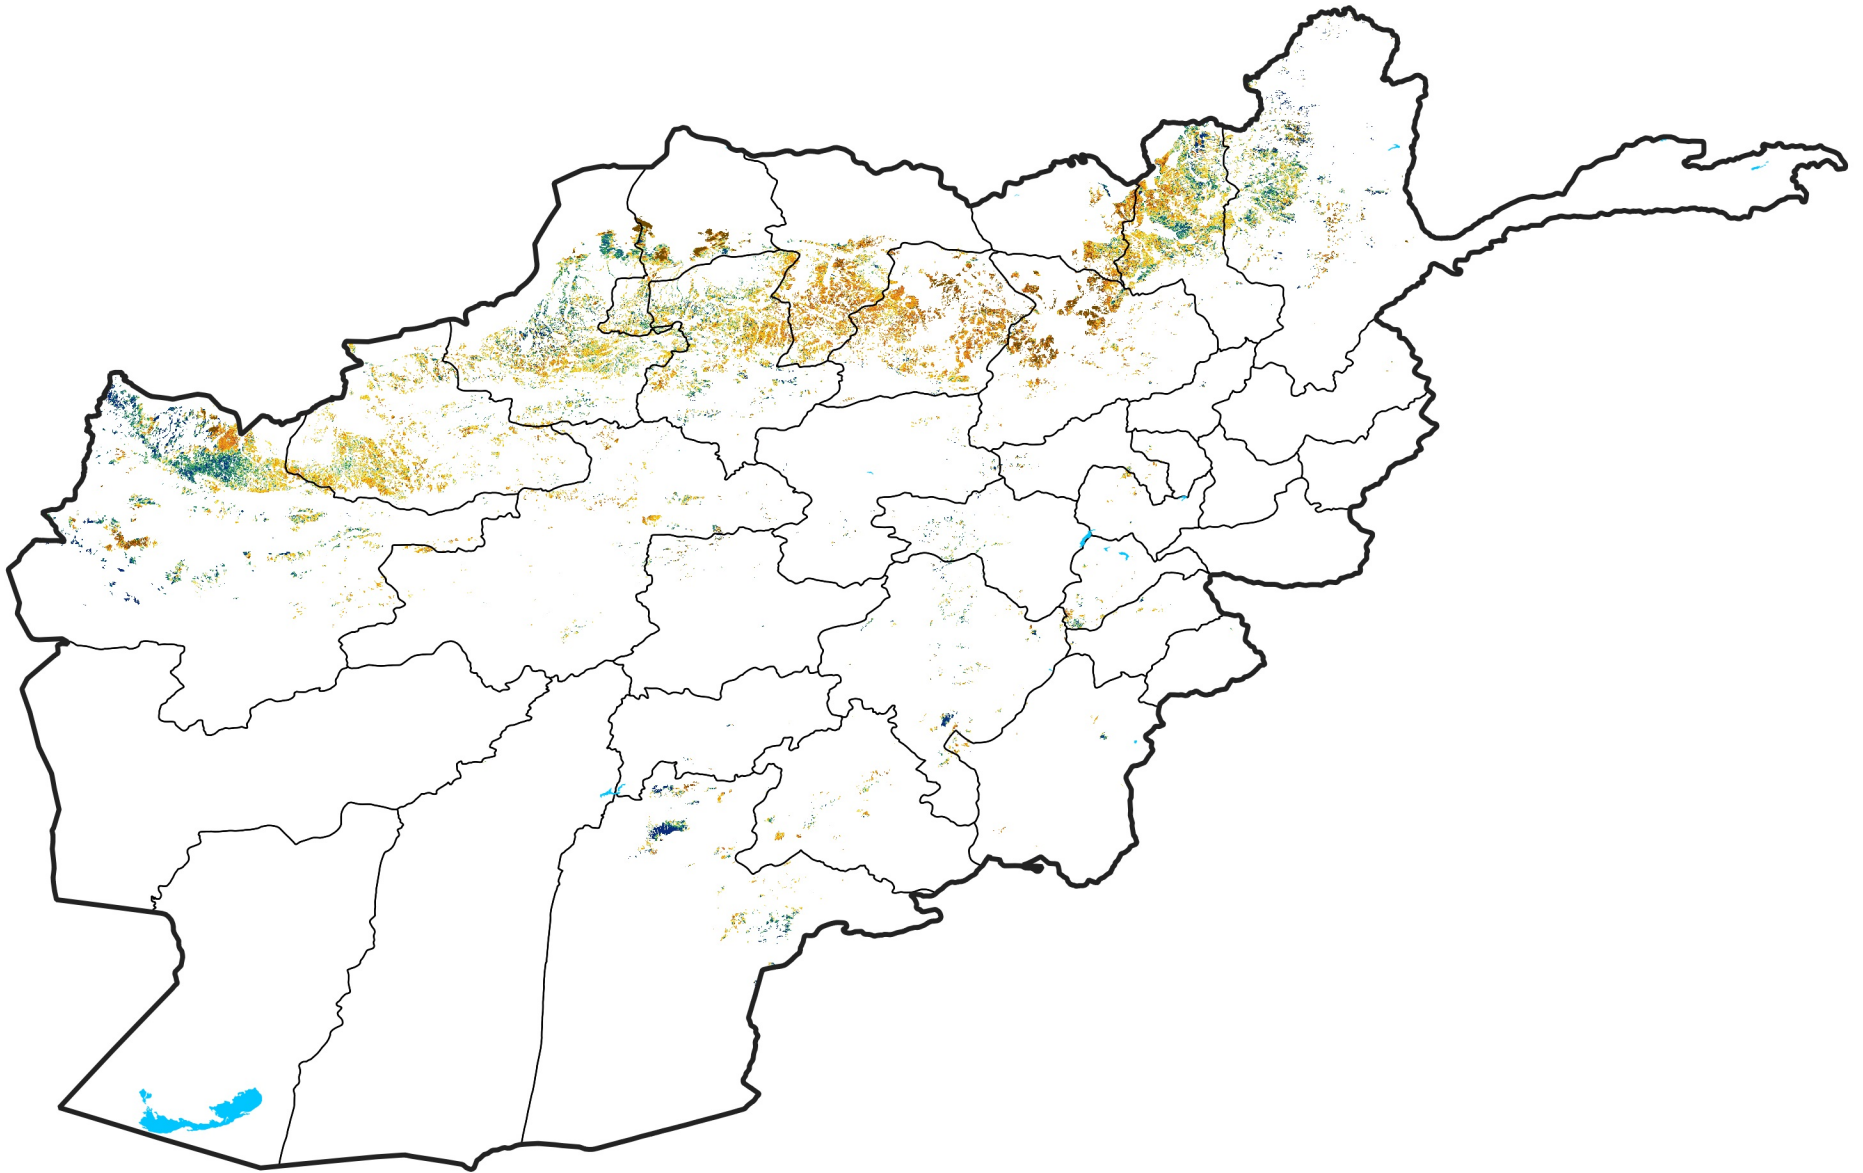

Afghanistan Rainfed Agricultural Areas

Percent of Mean NDVI

2026 / mean (2003 - 2022)

Period 09 / March 21 - 31, 2026

Percent of Normal